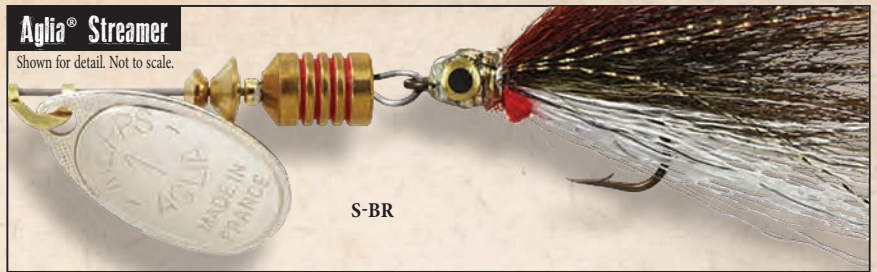

Chris Beekma

Stock No.	Size	Approx. Wt.	Price	Price (GLO)
-----------	------	-------------	-------	-------------

Aglia® dressed treble hook

B0ST	0	1/12 oz.	\$6.25	\$6.45
B1ST	1	1/8 oz.	6.25	6.45
B2ST	2	1/6 oz.	6.85	7.05
B3ST	3	1/4 oz.	6.85	7.05
B4ST	4	1/2 oz.	8.40	8.60
B5ST	5	1/2 oz.	8.40	8.60

Be sure to include both the blade and tail colors in the stock number

Dressed GLO Aglia®

Aglia® Streamer

The Mepps® Aglia® Streamer combines the vibration and flash of the classic Mepps Aglia blade with the subtle and lifelike swimming action of a hand-tied MicroFlash streamer. It makes the ideal presentation for the stream, river or lake angler fishing for trout, salmon or grayling; or the fisherman matching the forage for bass, panfish or walleye. All Aglia Streamers feature a single long shank hook and are available with or without a treble hook stinger.