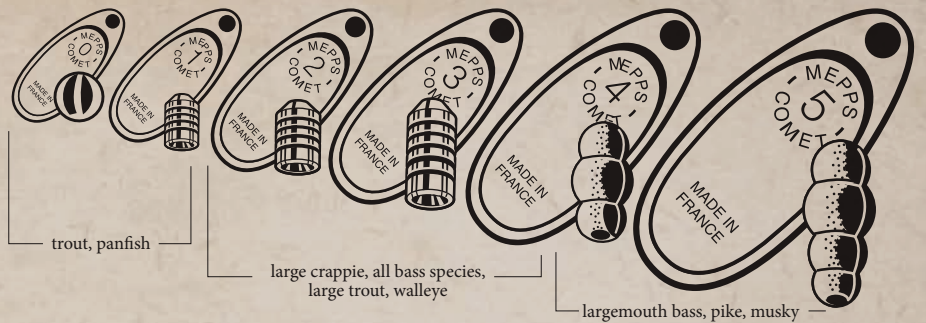

NEW Trolling Rig

Each Mepps Trolling Rig features: an interchangeable spiral-wound stainless steel clevis for quick and easy blade changes; an oversized, brightly-colored, floating body which produces a tantalizing, slow sink-rate and keeps the Rig gliding just above snags; and a multi-colored bucktail or tinsel dressed 2/0 single hook that increases bulk and creates a "meal-sized" profile. Plus, they're available with or without an ultra-flexible, kink-resistant 20lb. braided, stainless steel stinger cable with a loop end for easy changing of the stinger treble hook.

Stock No.	Blade Size	Mino Size	Approx. Wt.	Price
Aglia® Long Mino				
AL3M	3	3"	9/16 oz.	\$8.25
AL4M	4	3"	3/4 oz.	10.60

Aglia® Long Mino

Replacement Minos

Stock No.	Fits	Mino Length	Price
Replacement Minos			
M0	C00M, C0M, AL0M	1 1/4"	\$3.05
M1	C1M, AL1M	1 7/8"	3.85
M2	C2M, C3M, AL2M	2 1/2"	5.00
M3	C4M, C5M, AL3M, AL4M	3"	5.45

Add "RBT" after the stock number if you want a Rainbow Trout Mino, "BAS" if you want a Baby Bass Mino. All Minos are available in all sizes.

Comet[®]

The Mepps[®] Comet[®] precise mechanics ensure the blade works equally well close to or away from the axis of rotation. This means the Comet is at home in rough water and currents as well as calm pools. The Comet copies the erratic behavior of a dying minnow.

Actual Blade & Body Sizes

Comet[®] TRU-V

Ultraviolet (UV) light is mostly invisible to humans, but according to scientific testing, quite visible to many species of fish. Many baitfish and small gamefish have patterns that reflect UV light. Therefore, fish can use UV light to their advantage when seeking prey.