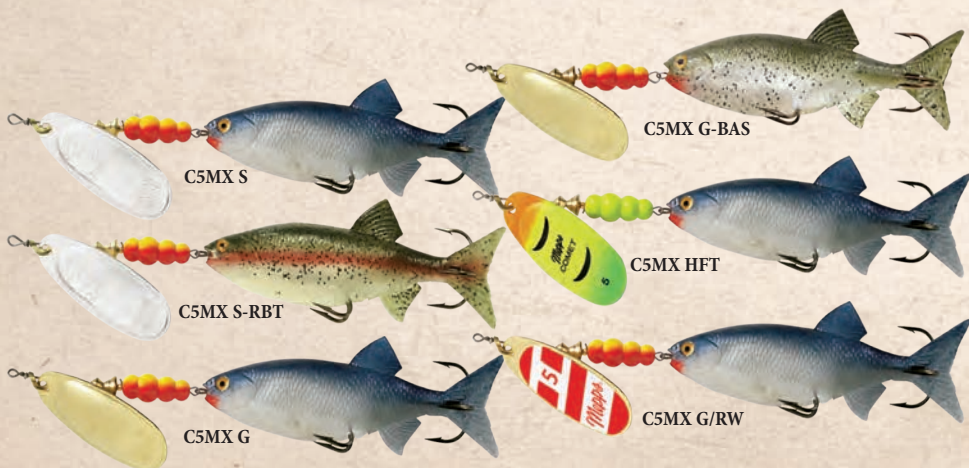

Comet® MX Mino

Stock No.	Size	Mino	Approx. Wt.	Price
C5MX	5	4"	1¾ oz.	$10.65

Replacement MX Minos

Stock No.	Fits	Length	Price
M4	C5MX, GKM	4"	$7.70

Add RBT after the stock number if you want a Rainbow Trout Mino, BAS if you want a Baby Bass Mino.