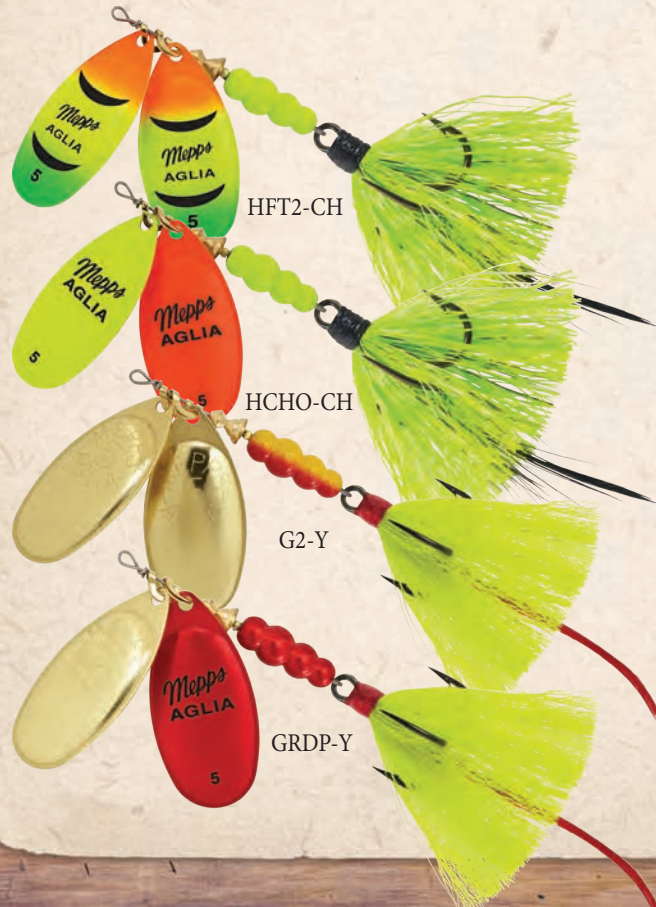

Steve Silver

HFT2-CH

HCHO-CH

G2-Y

GRDP-Y