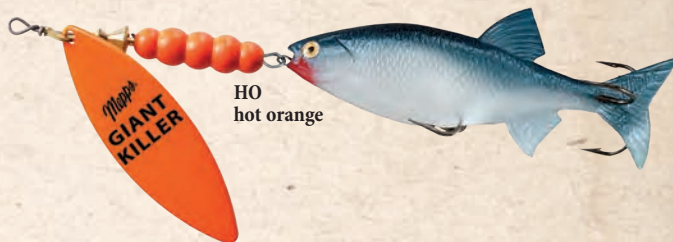

Giant Killer® Mino

Stock No.	Style	Approx. Wt.	Price
GKM	4" Mino	1½ oz.	$17.80

HO
hot orange

Replacement Minos

Stock No.	Style	Length	Price
M4	GKM, C5MX	4"	$7.70