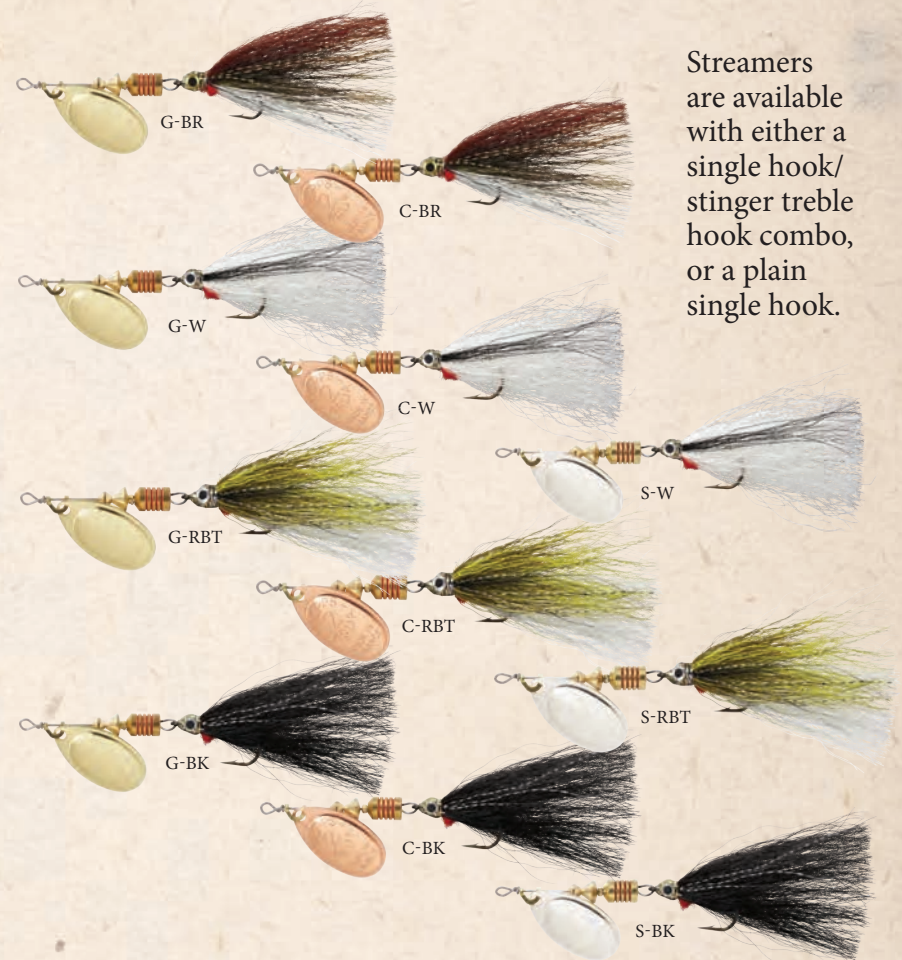

Be sure to include both the blade and tail colors in the stock number

Dressed GLO Aglia®

Aglia® Streamer

The Mepps® Aglia® Streamer combines the vibration and flash of the classic Mepps Aglia blade with the subtle and lifelike swimming action of a hand-tied MicroFlash streamer. It makes the ideal presentation for the stream, river or lake angler fishing for trout, salmon or grayling; or the fisherman matching the forage for bass, panfish or walleye. All Aglia Streamers feature a single long shank hook and are available with or without a treble hook stinger.

Add a color code to the Stock No. when ordering

B1SR G-W

B - Aglia

1 - size #1

SR - Streamer

G-W - Gold Blade-White Tail (color code)

For single hook Streamers, add a "P" before the color code: e.g. B1SRP G-W

Replacement Streamers

Stock No.	Fits	Price
BSR1	#1 Treble Hook Stinger	\$ 5.50
BSRP1	#1 Single Hook	5.25
BSR3	#2 & 3 Treble Hook Stinger	5.70
BSRP3	#2 & 3 Single Hook	5.50

Add a color code to the Stock No. when ordering

W-White, BK-Black, BR-Brown, RBT-Rainbow Trout

Streamers are available with either a single hook/stinger treble hook combo, or a plain single hook.

Jocelyn Lapiere

Actual Blade & Body Sizes

Black Fury®

The special Black Fury® blade spins closer to the body than the classic Aglia® blade so it easily fishes shallow to mid-depths. This is an excellent low light (early morning, evening or overcast) spinner as well as a perfect choice for sunny days in less clear waters. The dressed version features bucktail or squirrel tail. The Combos feature a Mister Twister® Keeper® Hook and genuine Mister Twister® Curly Tails®.