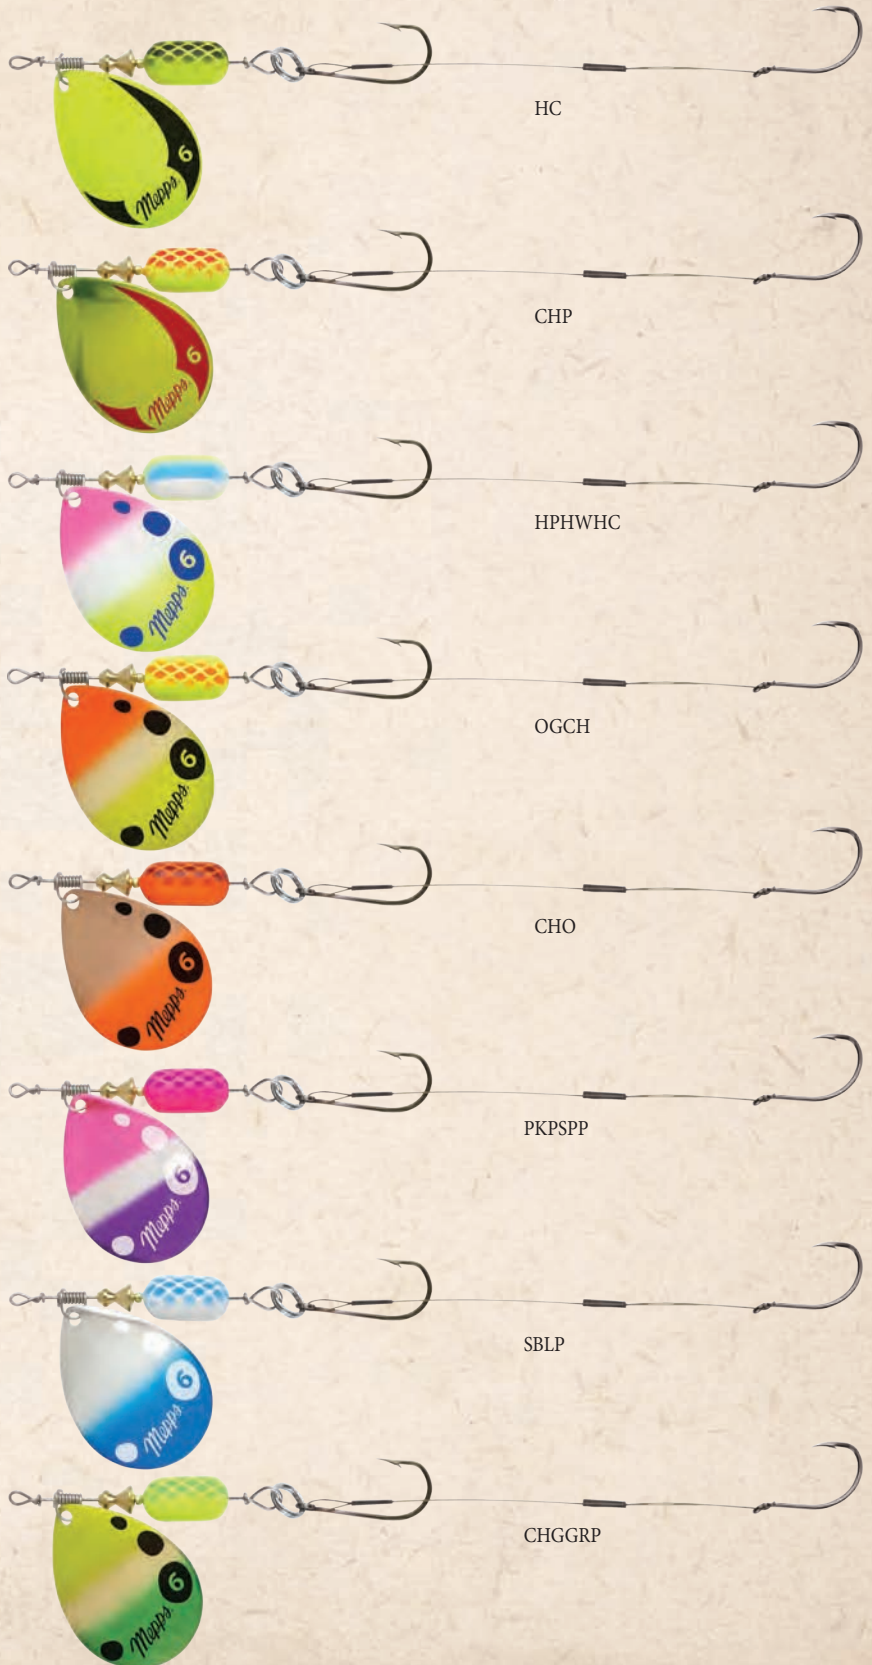

HC

CHP

HPHWHC

OGCH

CHO

PKPSPP

SBLP

CHGGRP