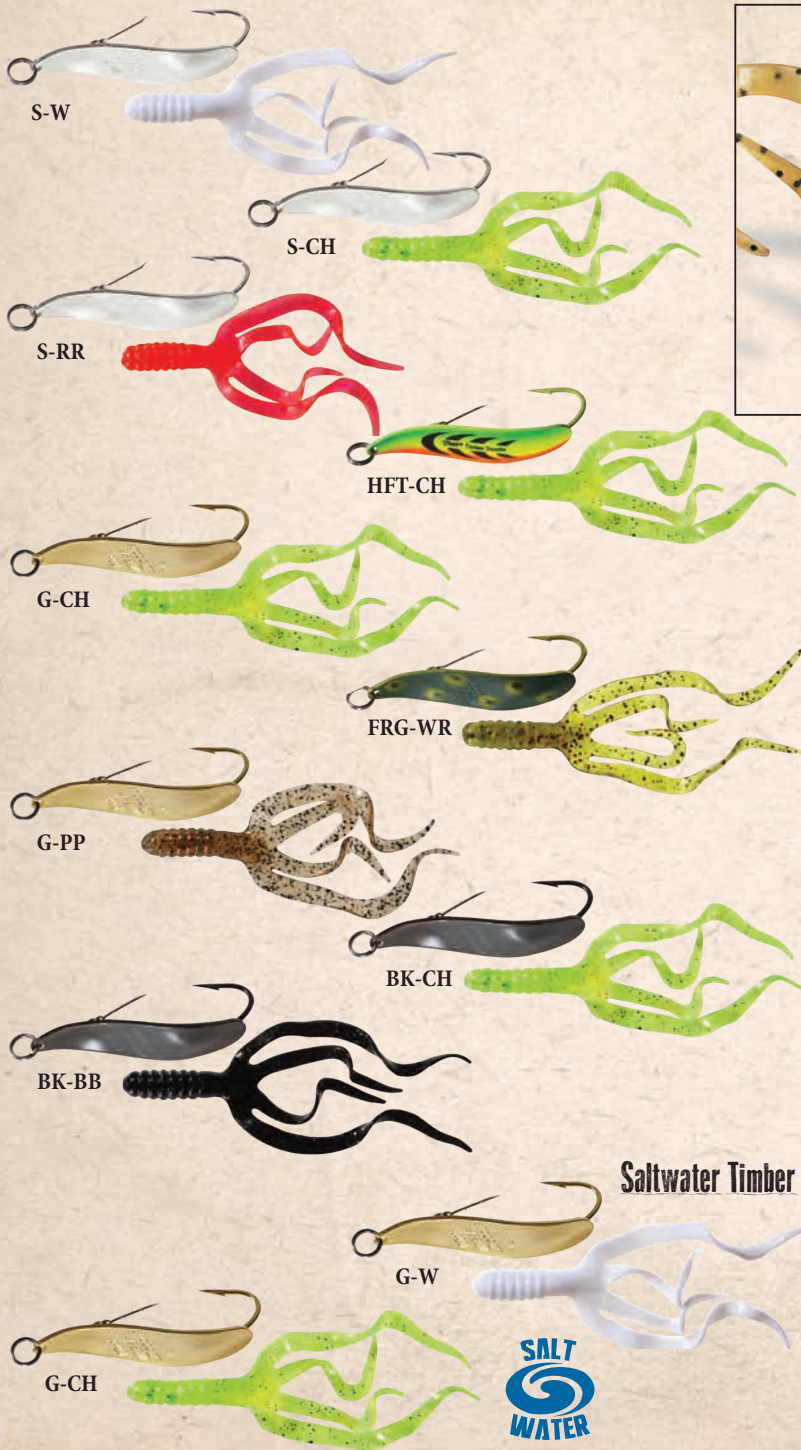

Stock No.	Wt.	Length	Width	Price	Price (GLO)
-----------	-----	--------	-------	-------	-------------

<i>Treble Hook</i>					
LW18	1/8 oz.	1 3/16"	1/2"	\$4.45	\$4.65
LW14	1/4 oz.	1 1/16"	5/8"	\$4.80	\$5.00
LW25	2/5 oz.	2 1/8"	7/8"	\$6.50	\$6.70
LW34	3/4 oz.	2 3/4"	1 3/16"	\$9.10	\$9.30

<i>Single Hook</i>					
LW18P	1/8 oz.	1 3/16"	1/2"	\$4.45	\$4.65
LW14P	1/4 oz.	1 1/16"	5/8"	\$4.80	\$5.00
LW25P	2/5 oz.	2 1/8"	7/8"	\$6.50	\$6.70
LW34P	3/4 oz.	2 3/4"	1 3/16"	\$9.10	\$9.30

Ian Rognerud

Timber Doodle®

Anyone can fish thick weeds or cover with a Mepps® Timber Doodle® because Timber Doodles®, when rigged with a Mister Twister® Split Double Tail™, are virtually weedless. Because they flutter as they sink, they can be vertically jigged, cast or trolled. They are ideal for bass, walleye, northern pike and many other game fish, but really excel when fishing “slop” for trophy bass.

Timber Doodle®

Shown for detail. Not to scale.

G-PP

Stock No.	Wt.	Length	Width	Thickness	Price
TD0C	¼ oz.	2"	17/32"	.060	\$7.70
TD1C	½ oz.	2½"	11/16"	.060	\$9.05

MISTER TWISTER®
Replacement Tails

Genuine Mister Twister® Split Double Tails™ 7/4 to a card