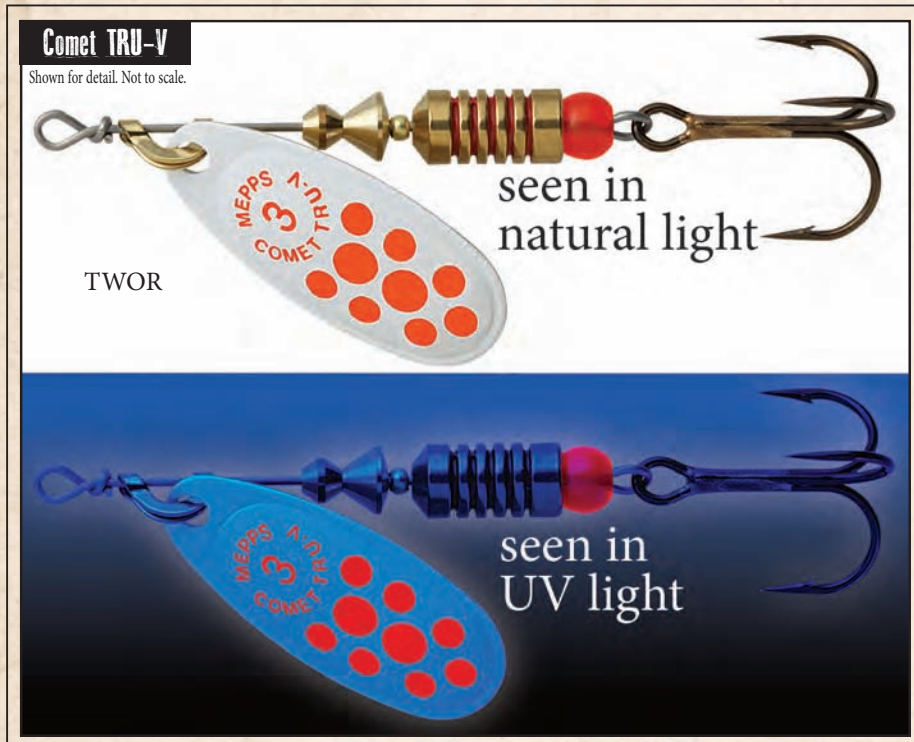

The Mepps Comet TRU-V spinners are UV-enhanced beyond traditional UV-finishes. Every Mepps Comet TRU-V features blade and body colors that provide maximum contrast at any depth and under all fishing conditions.

Mepps[®] Comet[®] TRU-V

Stock No. Size Approx. Wt. Price

Comet[®] TRU-V plain treble hook

CTV0	0	1/12 oz.	\$4.75
CTV1	1	1/8 oz.	4.75
CTV2	2	1/6 oz.	5.45
CTV3	3	1/4 oz.	5.45
CTV4	4	1/3 oz.	6.60
CTV5	5	1/2 oz.	6.60

Comet[®] TRU-V plain single hook

CTV0P	0	1/12 oz.	\$4.75
CTV1P	1	1/8 oz.	4.75
CTV2P	2	1/6 oz.	5.45
CTV3P	3	1/4 oz.	5.45
CTV4P	4	1/3 oz.	6.60
CTV5P	5	1/2 oz.	6.60

Aglia® BRITE

The classic Mepps® Aglia® is now available with a brightly colored body. No other lure has caught as many record fish as the Mepps Aglia® and the Aglia® BRITE is sure to continue this tradition.