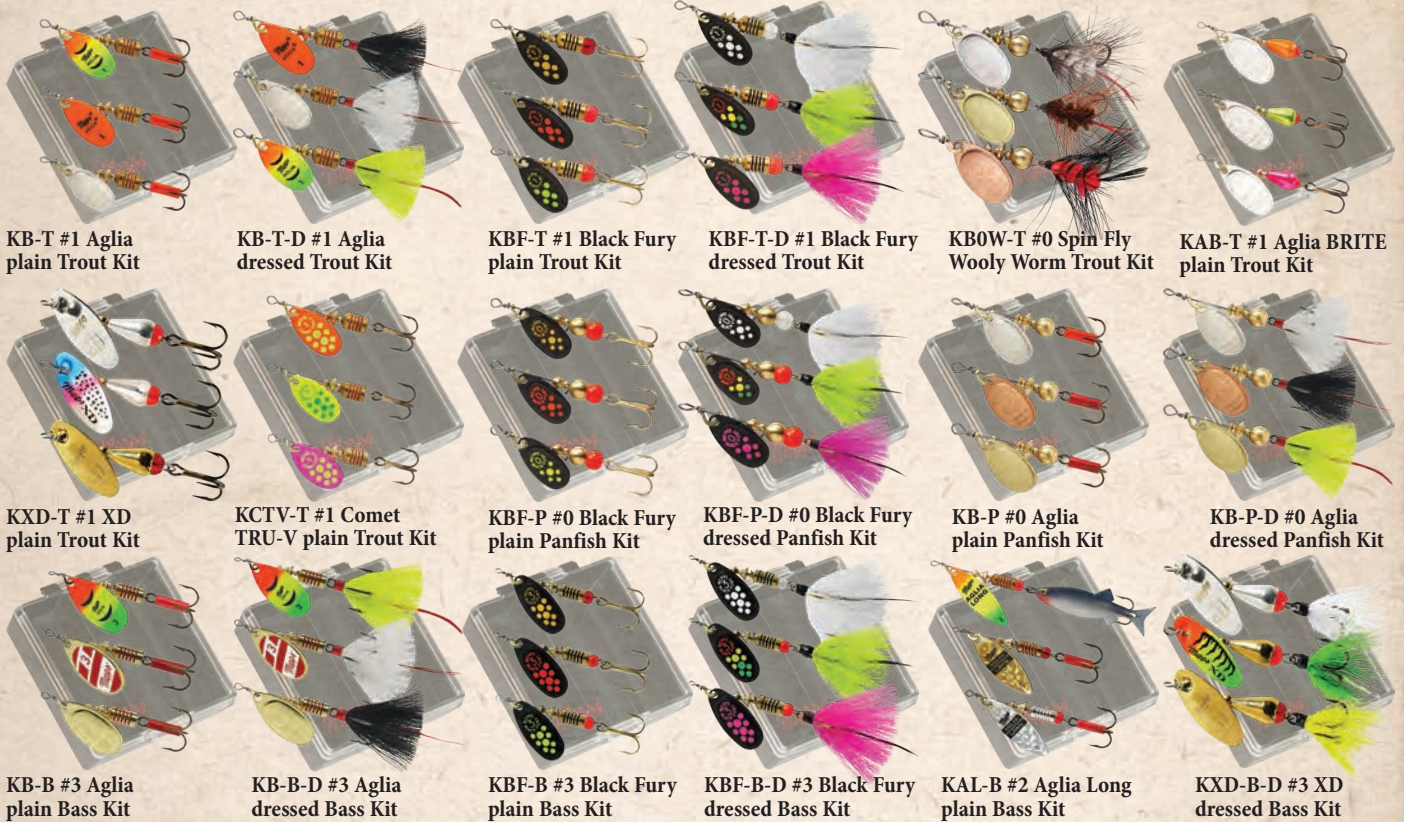

James Webb

Spinner Paks

A perfect combination of Mepps® in-line spinners for your favorite species.

Panfish		Trout		Bass	
SAB (dressed)	\$19.35	STA (dressed)	\$18.70	SBB (dressed/mino)	\$15.10
#0 Black Fury, #0 Comet Mino, #0 Aglia		#1 Black Fury, #1 Aglia Long, #0 Aglia		#2 Comet Mino, #2 Aglia	
SAA (plain)	\$12.70	STB (plain)	\$12.70	SBC (dressed)	\$13.75
#0 Black Fury, #0 Aglia Long, #00 Aglia		#1 Black Fury, #1 Aglia Long, #0 Aglia		#2 Aglia Long, #3 Aglia	

Pocket Pacs

Three all-time favorite Mepps® in-line spinners for your favorite species in a handy, reusable Pocket Pac. Due to ongoing research, lure components may differ slightly from those pictured or described.