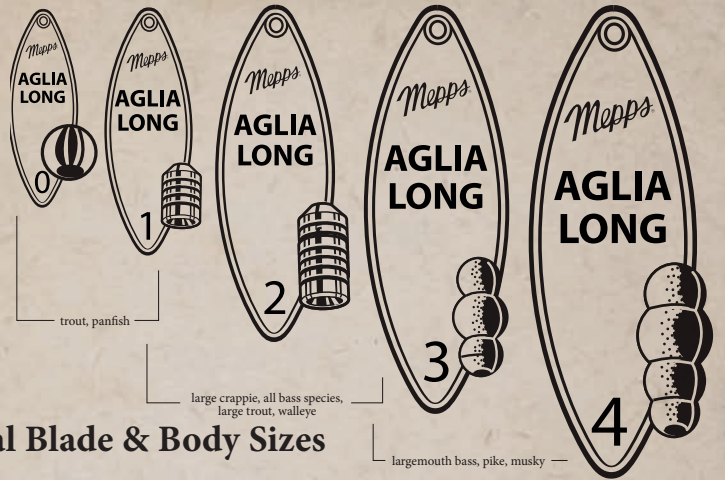

Add a color code to the Stock No. when ordering

EXAMPLE: BF3-Y

BF=Black Fury 3=Size #3 Y=Yellow Dot (color code)

For a dressed treble, add T before color code

For a combo, add C before color code

Aglia® Long

The Mepps® Aglia® Long blade “hugs” the body during the retrieve, allowing it to stay in deep pockets where big fish live. It's perfect for fishing pools below lake outlets or man-made dams. All Aglia® Longs feature Mepps Color Technology for maximum visibility and solid brass bodies and blades. Beads are lathe-turned to resist chipping. Available in both treble and single hooks, plain and dressed.

Actual Blade & Body Sizes

Aglia® Long Plain Treble

Aglia® Long Dressed Treble

Aglia® Long GLO

Stock No.	Size	Approx. Wt.	Price	Price (GLO)
Aglia® Long plain treble hook				
AL0	0	1/8 oz.	\$4.25	\$4.45
AL1	1	1/6 oz.	4.25	4.45
AL2	2	1/4 oz.	4.90	5.10
AL3	3	1/3 oz.	4.90	5.10
AL4	4	1/2 oz.	5.90	6.10