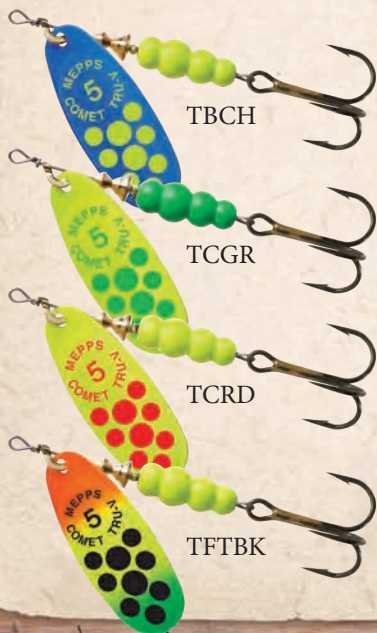

Mepps[®] Comet[®] TRU-V

Stock No. Size Approx. Wt. Price

Comet[®] TRU-V plain treble hook

CTV0	0	1/12 oz.	\$4.75
CTV1	1	1/8 oz.	4.75
CTV2	2	1/6 oz.	5.45
CTV3	3	1/4 oz.	5.45
CTV4	4	1/3 oz.	6.60
CTV5	5	1/2 oz.	6.60

Comet[®] TRU-V plain single hook

CTV0P	0	1/12 oz.	\$4.75
CTV1P	1	1/8 oz.	4.75
CTV2P	2	1/6 oz.	5.45
CTV3P	3	1/4 oz.	5.45
CTV4P	4	1/3 oz.	6.60
CTV5P	5	1/2 oz.	6.60

Aglia® BRITE

The classic Mepps® Aglia® is now available with a brightly colored body. No other lure has caught as many record fish as the Mepps Aglia® and the Aglia® BRITE is sure to continue this tradition.

Stock No. Size Approx. Wt. Price

Aglia® BRITE plain treble hook

AB0	0	1/12 oz.	\$4.45
AB1	1	1/8 oz.	\$4.45
AB2	2	1/6 oz.	\$5.00
AB3	3	1/4 oz.	\$5.00

Aglia® BRITE plain single hook

AB0P	0	1/12 oz.	\$4.45
AB1P	1	1/8 oz.	\$4.45
AB2P	2	1/6 oz.	\$5.00
AB3P	3	1/4 oz.	\$5.00