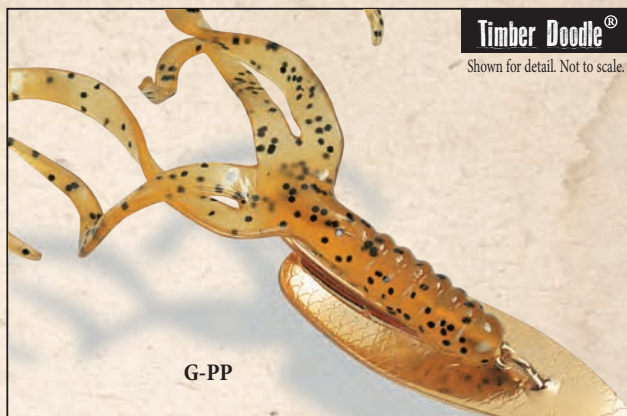

Timber Doodle®

Shown for detail. Not to scale.

G-PP