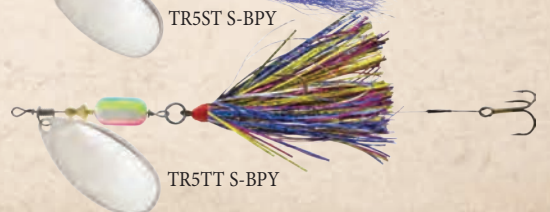

Trolling Rig with tinsel dressing and stinger hook

TR3TT	3	3/16 oz.	\$10.70
TR5TT	5	1/4 oz.	11.05

Trolling Rig with bucktail dressing and no stinger

TR3STP	3	3/16 oz.	\$8.50
TR5STP	5	1/4 oz.	8.90

Trolling Rig with tinsel dressing and no stinger

Over the years we have found what fishermen want is to catch more fish. So, when developing new products we start with the idea that it must catch fish well – hopefully, better than what's currently in use. Plus, it needs to be a good value. Will a fisherman be happy enough with his results vs. the cost, to come back and buy another one? Even more, will he tell friends about it? Those things are very important to us. I think the new Mepps Trolling Rig answers all those questions with a resounding, "Yes!" It's been tested and tested and then tested some more. It has been catching more fish. It's a great value because it works and it's durable. Fishermen are already coming back to buy more and telling us and friends how effective they are. One final question is whether the Mepps Trolling Rig has the "Dream Factor". What's the "Dream Factor?" A guy in the fishing rod industry once told me his job was easy because he could put a rod in a fisherman's hand and make him dream about the success he'd have with it. It may be a challenge to get that "Dream Factor" from looking at a lure, but once they put it on the end of their line, I believe dreams will come true.

NEW Trolling Rig

Each Mepps Trolling Rig features: an interchangeable spiral-wound stainless steel clevis for quick and easy blade changes; an oversized, brightly-colored, floating body which produces a tantalizing, slow sink-rate and keeps the Rig gliding just above snags; and a multi-colored bucktail or tinsel dressed 2/0 single hook that increases bulk and creates a "meal-sized" profile. Plus, they're available with or without an ultra-flexible, kink-resistant 20lb. braided, stainless steel stinger cable with a loop end for easy changing of the stinger treble hook.