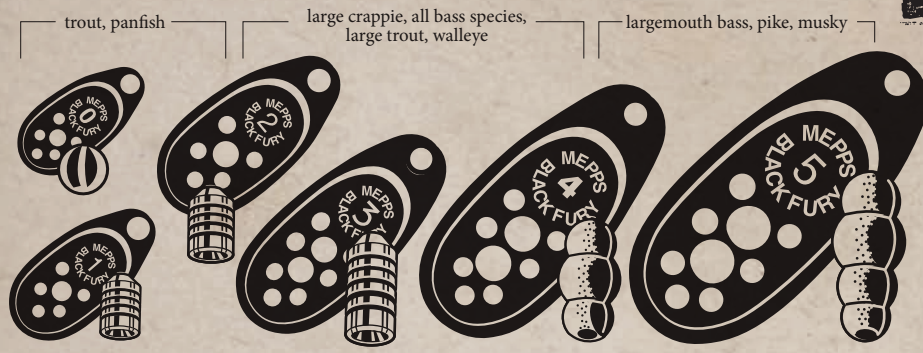

Add a color code to the Stock No. when ordering

B1SR G-W

B - Aglia

1 - size #1

SR - Streamer

G-W - Gold Blade-White Tail (color code)

For single hook Streamers, add a "P" before the color code: e.g. B1SRP G-W

Replacement Streamers

Stock No.	Fits	Price
BSR1	#1 Treble Hook Stinger	\$ 5.50
BSRP1	#1 Single Hook	5.25
BSR3	#2 & 3 Treble Hook Stinger	5.70
BSRP3	#2 & 3 Single Hook	5.50

Add a color code to the Stock No. when ordering

W-White, BK-Black, BR-Brown, RBT-Rainbow Trout

Streamers are available with either a single hook/stinger treble hook combo, or a plain single hook.

Jocelyn Lapiere

Actual Blade & Body Sizes

Black Fury®

The special Black Fury® blade spins closer to the body than the classic Aglia® blade so it easily fishes shallow to mid-depths. This is an excellent low light (early morning, evening or overcast) spinner as well as a perfect choice for sunny days in less clear waters. The dressed version features bucktail or squirrel tail. The Combos feature a Mister Twister® Keeper® Hook and genuine Mister Twister® Curly Tails®.

PK - pink dot/
pink tail

Y - yellow dot/
gray-yellow tail

FL - fluorescent
red dot/gray-
orange tail

CH -
chartreuse dot/
gray-chartreuse tail

W - white dot
GLO white bead
/white tail

Black Fury® Combo

Featuring **MISTER TWISTER®** Keeper® Hook & Curly Tail