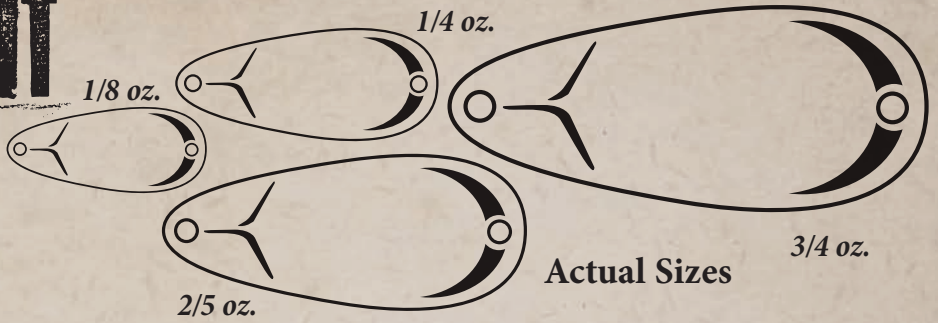

Syclops™ Lite Treble Hook

SY1L	1/4 oz.	2 1/2"	1 1/16"	.030	\$5.00	\$5.20
SY2L	5/16 oz.	3"	3/4"	.030	5.30	5.50
SY3L	1/2 oz.	3 1/2"	1"	.030	6.80	7.00

Syclops™ Lite

Little Wolf™

The Mepps Little Wolf™ is a rugged, solid brass spoon that will not rust or tarnish. Its genuine silver plate produces one bright white flash after another and its reverse-curve design features ten highly-reflective surfaces that send light in all directions. All Little Wolf's feature vinyl and acrylic oven-baked finish for maximum durability. Every Little Wolf™ is perfectly balanced to maintain an intense side-to-side wobbling action.

Stock No.	Wt.	Length	Width	Price	Price (GLO)
-----------	-----	--------	-------	-------	-------------

<i>Treble Hook</i>					
LW18	1/8 oz.	1 3/16"	1/2"	\$4.45	\$4.65
LW14	1/4 oz.	1 1/16"	5/8"	\$4.80	\$5.00
LW25	2/5 oz.	2 1/8"	7/8"	\$6.50	\$6.70
LW34	3/4 oz.	2 3/4"	1 3/16"	\$9.10	\$9.30