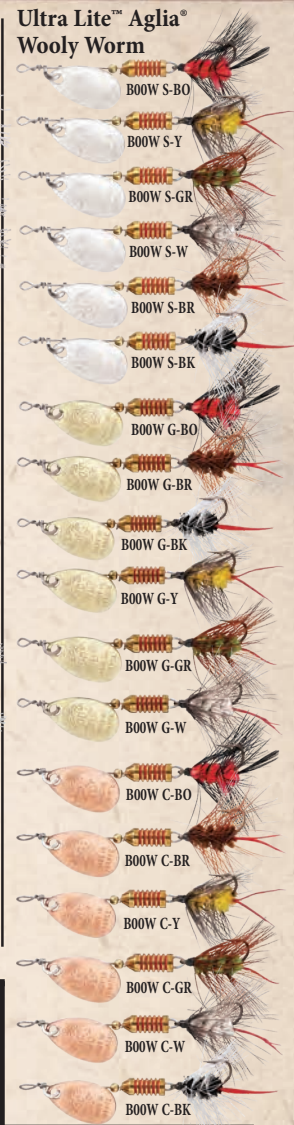

As if all this isn't enough, the XD runs deeper - size for size - than any other lure in its class.

XD® Plain

Stock No.	Size	Approx. Wt.	Price
XD® plain treble hook			
XD0	0	1/12 oz.	\$4.25
XD1	1	1/10 oz.	4.25
XD2	2	1/8 oz.	4.90
XD3	3	1/4 oz.	4.90
XD® dressed treble hook			
XD0T	0	1/12 oz.	\$5.95
XD1T	1	1/10 oz.	5.95
XD2T	2	1/8 oz.	6.50
XD3T	3	1/4 oz.	6.50
XD® plain single hook			
XD0P	0	1/12 oz.	\$4.25
XD1P	1	1/10 oz.	4.25
XD2P	2	1/8 oz.	4.90
XD3P	3	1/4 oz.	4.90
XD® hackle dressed single hook			
XD0H	0	1/12 oz.	\$5.95
XD1H	1	1/10 oz.	5.95
XD2H	2	1/8 oz.	6.50
XD3H	3	1/4 oz.	6.50

XD® Dressed

Shown for detail. Not to scale.

G-BRT
gold-brown trout

Ultra Lites™ & Spin Flies

Mepps® #00 Ultra Lites and #0 Spin Flies are ideal for light spinning tackle. They can also be used with your favorite fly rod. Use silver or gold Aglias to take panfish or trout on a crisp spring evening. Just before sunup or sundown, tie on a Black Fury. Copper blades are very visible in stained water. Work a single hook Aglia Wooly Worm or single hook Black Fury through the weeds for great fishing action. Like all Mepps® lures, both Mepps Ultra Lites and Spin Flies are perfectly balanced and feature solid brass blades and bodies. A stainless steel shaft resists bending. Beads are lathe-turned for durability.

Aglia® Wooly Worm Spin Flies

Aglia® Hackle Dressed Spin Flies

Stock No.	Approx. Wt.	Price	Stock No.	Approx. Wt.	Price	Stock No.	Approx. Wt.	Price	Stock No.	Approx. Wt.	Price
Aglia® Ultra Lites			Aglia® Long Ultra Lites			Black Fury® Ultra Lites			Spin Flies - Black Fury®, Aglia® Wooly Worm & Aglia® Hackle Dressed		
B00	1/18 OZ.	\$4.25	AL00	1/18 OZ.	\$4.25	BF00	1/18 OZ.	\$4.25	B0W	1/12 OZ.	\$6.25
B00P	1/18 OZ.	4.25	AL00P	1/18 OZ.	4.25	BF00P	1/18 OZ.	4.25	B0H	1/12 OZ.	6.25
B00T	1/18 OZ.	6.25	Comet® Mino Ultra Lites			BF00T	1/18 OZ.	6.25	BFOH	1/12 OZ.	6.25
B00H	1/18 OZ.	6.25	C00M	1/18 OZ.	\$7.00	BF00H	1/18 OZ.	6.25			
B00W	1/18 OZ.	6.25									