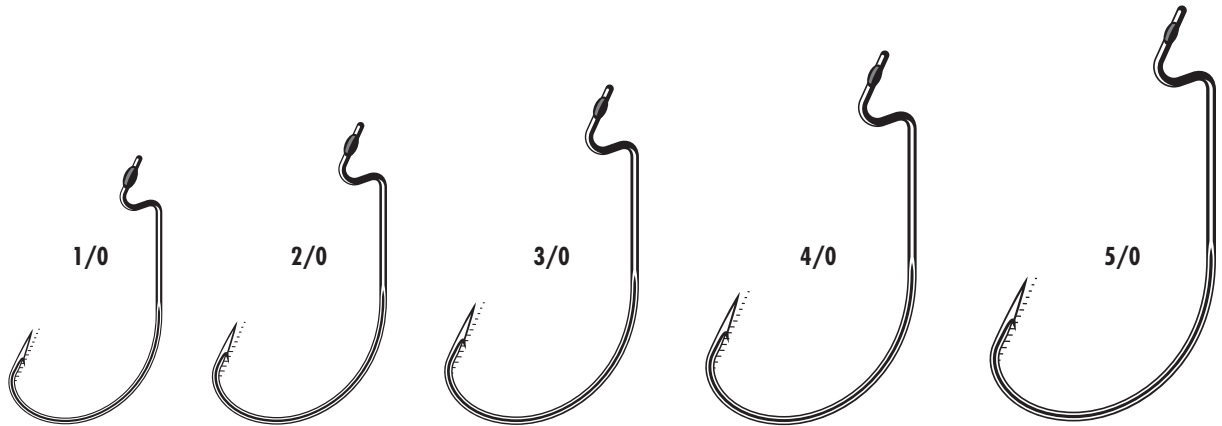

WG WIDE GAP NEW 25 HOOK VALUE PACKS

Offset Point • Resin Closed Eye • Perfect for Texas and Carolina Rigs • Designed for All Light to Medium Weight Lines

COLOR / SIZE	1/0	2/0	3/0	4/0	5/0
BN - Black Nickel	PP(6), VP(25)	PP(6), VP(25)	PP(5), VP(25)	PP(5), VP(25)	PP(5), VP(25)

WM WORM NEW 25 HOOK VALUE PACKS

Offset Point • Resin Closed Eye • Best for Carolina & Texas Rigs
Designed for All Light to Medium Weight Lines