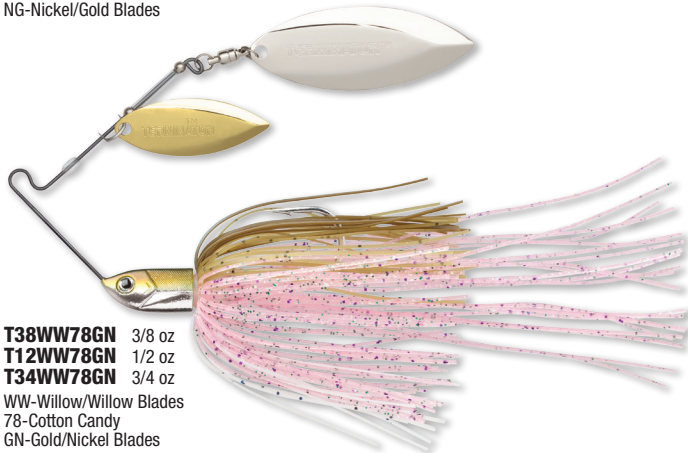

Patented SnapBack Titanium wire frame provides the truest-running, longest-lasting spinnerbaits.

Forge based patterns and extended accent tails provide an exaggerated flowing presentation.

Traditional blade combinations enhance flash and vibration • Exclusive beveled edge blade design • Premium VMC® hook

**T38WW80NN** 3/8 oz  
**T12WW80NN** 1/2 oz  
**T34WW80NN** 3/4 oz  
WW-Willow/Willow Blades  
80-Blue Back Herring  
NN-Nickel/Nickel Blades

**T38CW80GN** 3/8 oz  
**T12CW80GN** 1/2 oz  
**T34CW80GN** 3/4 oz  
CW-Colorado/Willow Blades  
80-Blue Back Herring  
GN-Gold/Nickel Blades

**T38WW79NG** 3/8 oz  
**T12WW79NG** 1/2 oz  
**T34WW79NG** 3/4 oz  
WW-Willow/Willow Blades  
79-Hot Olive  
NG-Nickel/Gold Blades

**T38CW79NG** 3/8 oz  
**T12CW79NG** 1/2 oz  
**T34CW79NG** 3/4 oz  
CW-Colorado/Willow Blades  
79-Hot Olive  
NG-Nickel/Gold Blades