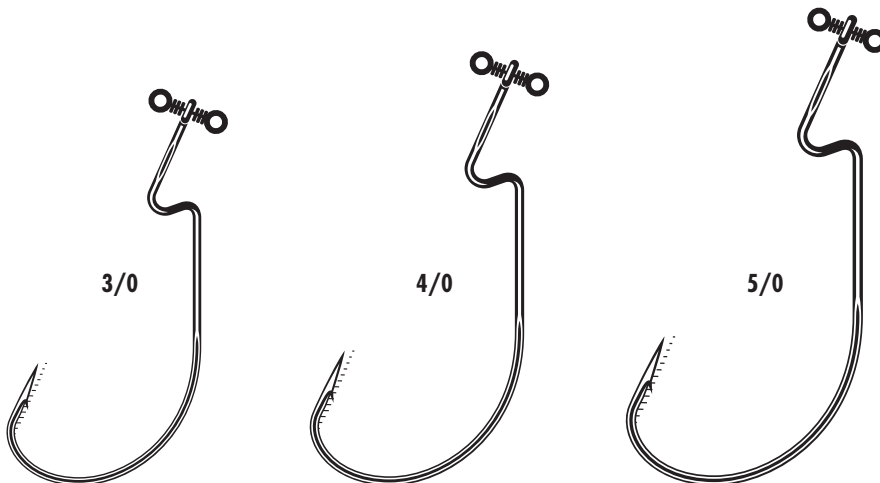

# XLWG **NEW** X-LONG WIDE GAP

Extra Long Z-Bend Leg • Recommended when Paired with Tube and Hollow Belly Soft Plastics  
 Offset Point • Resin Closed Eye • Forged

COLOR / SIZE	3/0	4/0	5/0
BN - Black Nickel	PP(5)	PP(5)	PP(5)

# PWS **NEW** POWERSHOT

Extra Long Z-Bend Hook Leg Ensures Freedom of Movement when Drop Shot Technique is Used • Offset Point • Forged

COLOR / SIZE	3/0	4/0	5/0
BN - Black Nickel	PP(4)	PP(4)	PP(4)

PP pack (variable quantity)