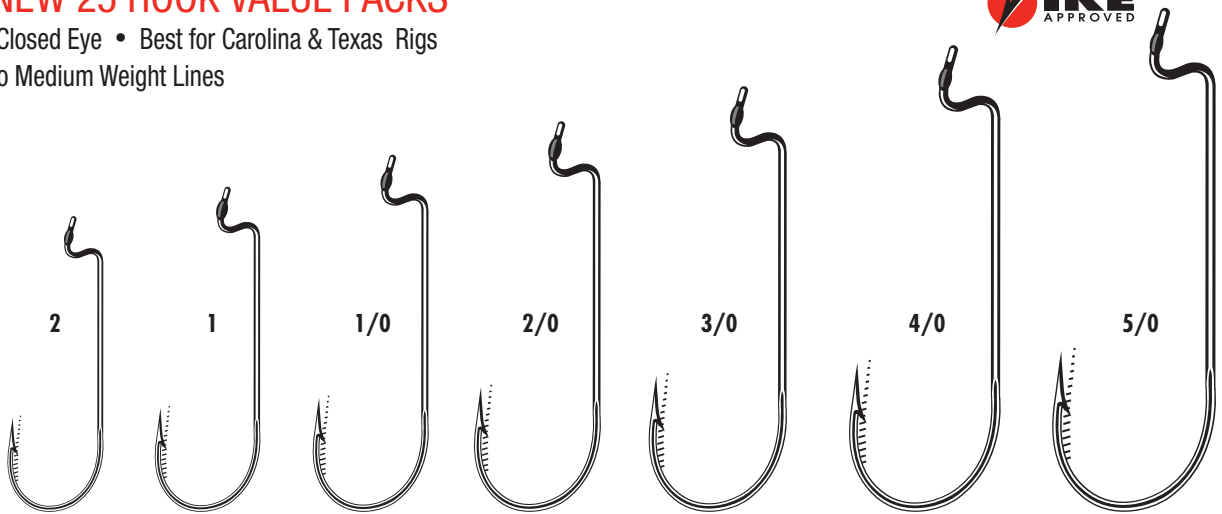

COLOR / SIZE	2	1	1/0	2/0	3/0	4/0	5/0
BN - Black Nickel	PP(6), VP(25)	PP(6), VP(25)	PP(6), VP(25)	PP(6), VP(25)	PP(5), VP(25)	PP(5), VP(25)	PP(5), VP(25)

SSB SINKER STOPS NEW

High Density Neoprene Stopper Designed to Peg the Weight Close to the Hook on a Punch, Flipping or Pitching Rig

Eliminates Crimping and Possible Damage to Line While Securely Holding the Weight in Place

Model	Size	Pcs. Per Pack
SSBM	Medium	10
SSBL	Large	10