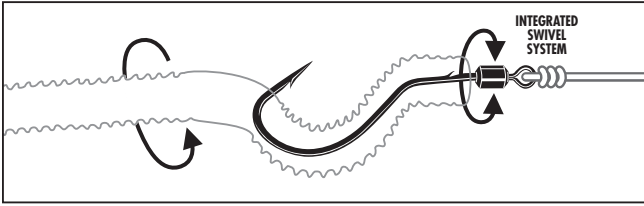

## SPD NEW SPINDRIFT™

Integrated Swivel-to-Hook System Enables Rotation at Ultra Slow Speed • Technical Bend  
 Recommended when Trolling, Drifting, Carolina Rigging and Split Shot Rigging  
 Free Spinning Built-in Stainless Steel Swivel Reduces Line Twist