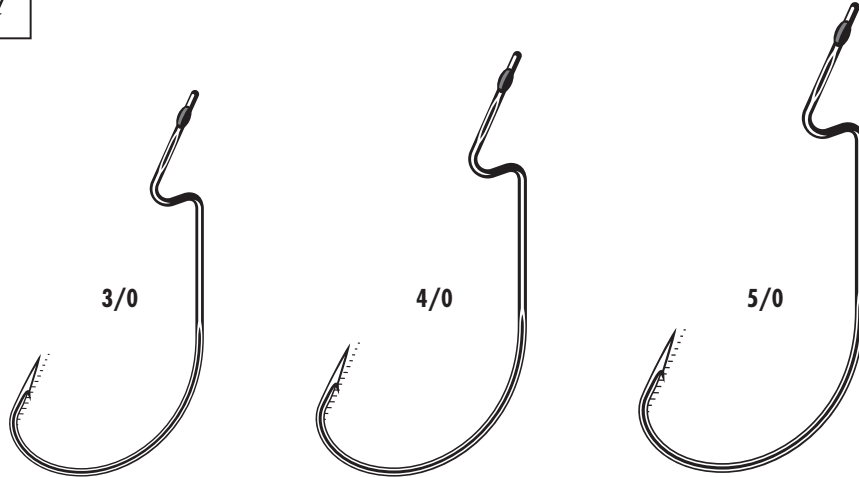

XLWG **NEW** X-LONG WIDE GAP

Extra Long Z-Bend Leg • Recommended when Paired with Tube and Hollow Belly Soft Plastics
Offset Point • Resin Closed Eye • Forged

COLOR / SIZE	3/0	4/0	5/0
BN - Black Nickel	PP(5)	PP(5)	PP(5)

PWS **NEW** POWERSHOT

Extra Long Z-Bend Hook Leg Ensures Freedom of Movement when Drop Shot Technique is Used • Offset Point • Forged