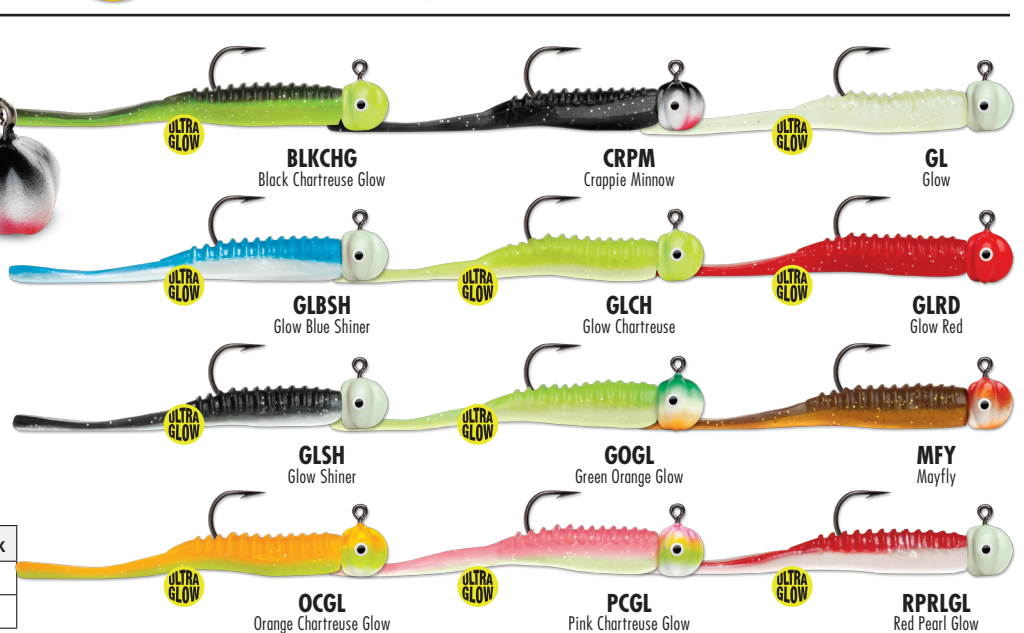

## CTJ NEW CURL TAIL JIG

HOOK - Power Gap

5% Wider Gap than Traditional Jig Hooks

JIG - Pre-Rigged Trigger X® Curl Tail Body

Long Micro-Thin Tail Swims with a Light and Subtle Vibration

Model	Weight	Hook Size	Pcs. Per Pack
CTJ132	1/32 oz.	6	2
CTJ116	1/16 oz.	4	2

## FGRJ NEW FLAP TAIL JIG

HOOK - Power Gap

5% Wider Gap than Traditional Jig Hooks

JIG - Pre-Rigged Trigger X® Flap Tail Body

Flapping Mimics a Leech or Split the Tail for Swimming Wounded Minnow Action

Model	Weight	Hook Size	Pcs. Per Pack
FGRJ132	1/32 oz.	6	2
FGRJ116	1/16 oz.	4	2