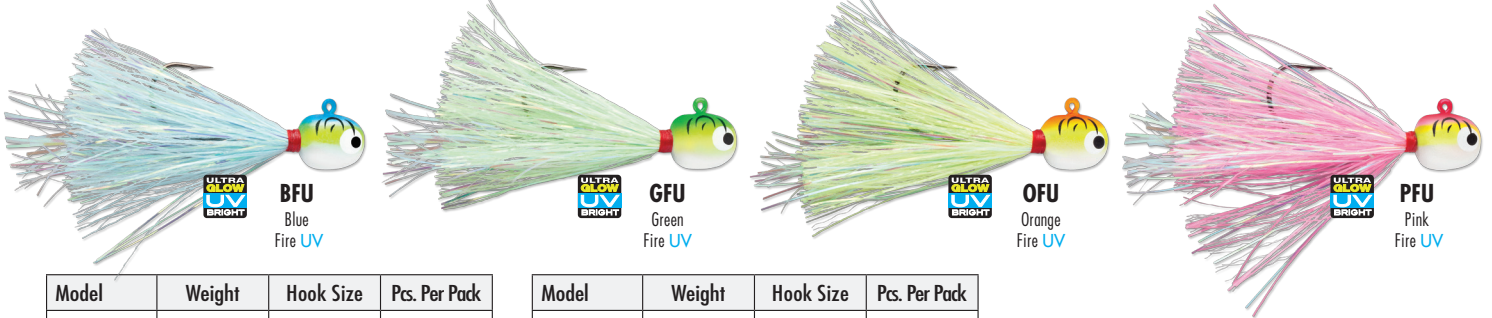

HSG HOT SKIRT GLOW JIG **NEW COLORS**

HOOK - Premium Hi Carbon Steel

JIG - UV Bright Finish Reflects More Light Energy

SKIRT - Glow in the Dark & Flashabou Fibers

Model	Weight	Hook Size	Pcs. Per Pack
HSG132	1/32 oz.	6	2
HSG116	1/16 oz.	4	2
HSG18	1/8 oz.	1/0	2

Model	Weight	Hook Size	Pcs. Per Pack
HSG14	1/4 oz.	2/0	2
HSG38	3/8 oz.	2/0	2