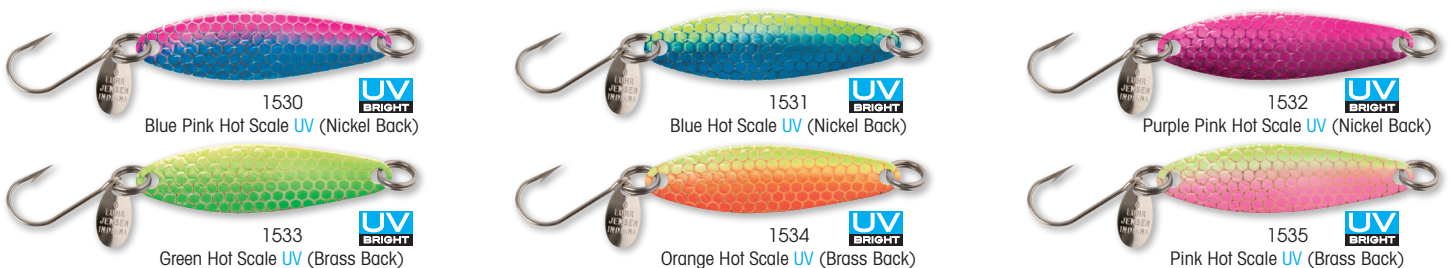

Model No.	Length	1530	1531	1532	1533	1534	1535
1051-001	1-1/2"	♦	♦	♦	♦	♦	♦
1051-002	2"	♦	♦	♦	♦	♦	♦
1051-003	2-1/2"	♦	♦	♦	♦	♦	♦