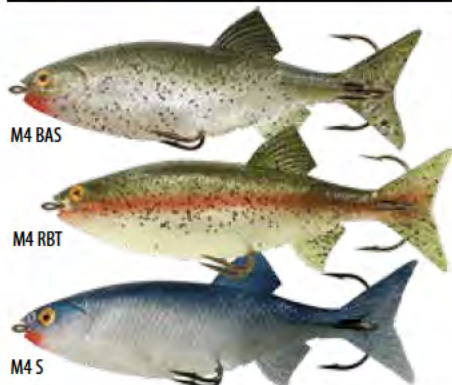

Mepps® Comet® MX Mino

Stock No.	Blade Size	Mino Length	Approx. Weight	Price
CSMX	5	4 in.	13/16 oz.	10.35

MX Replacement Minos

Stock No.	Fits	Length	Price
M4	CSMX, GKM	4 in.	7.50

Add RBT after the stock number if you want a Rainbow Trout Mino, BAS if you want a Baby Bass Mino.