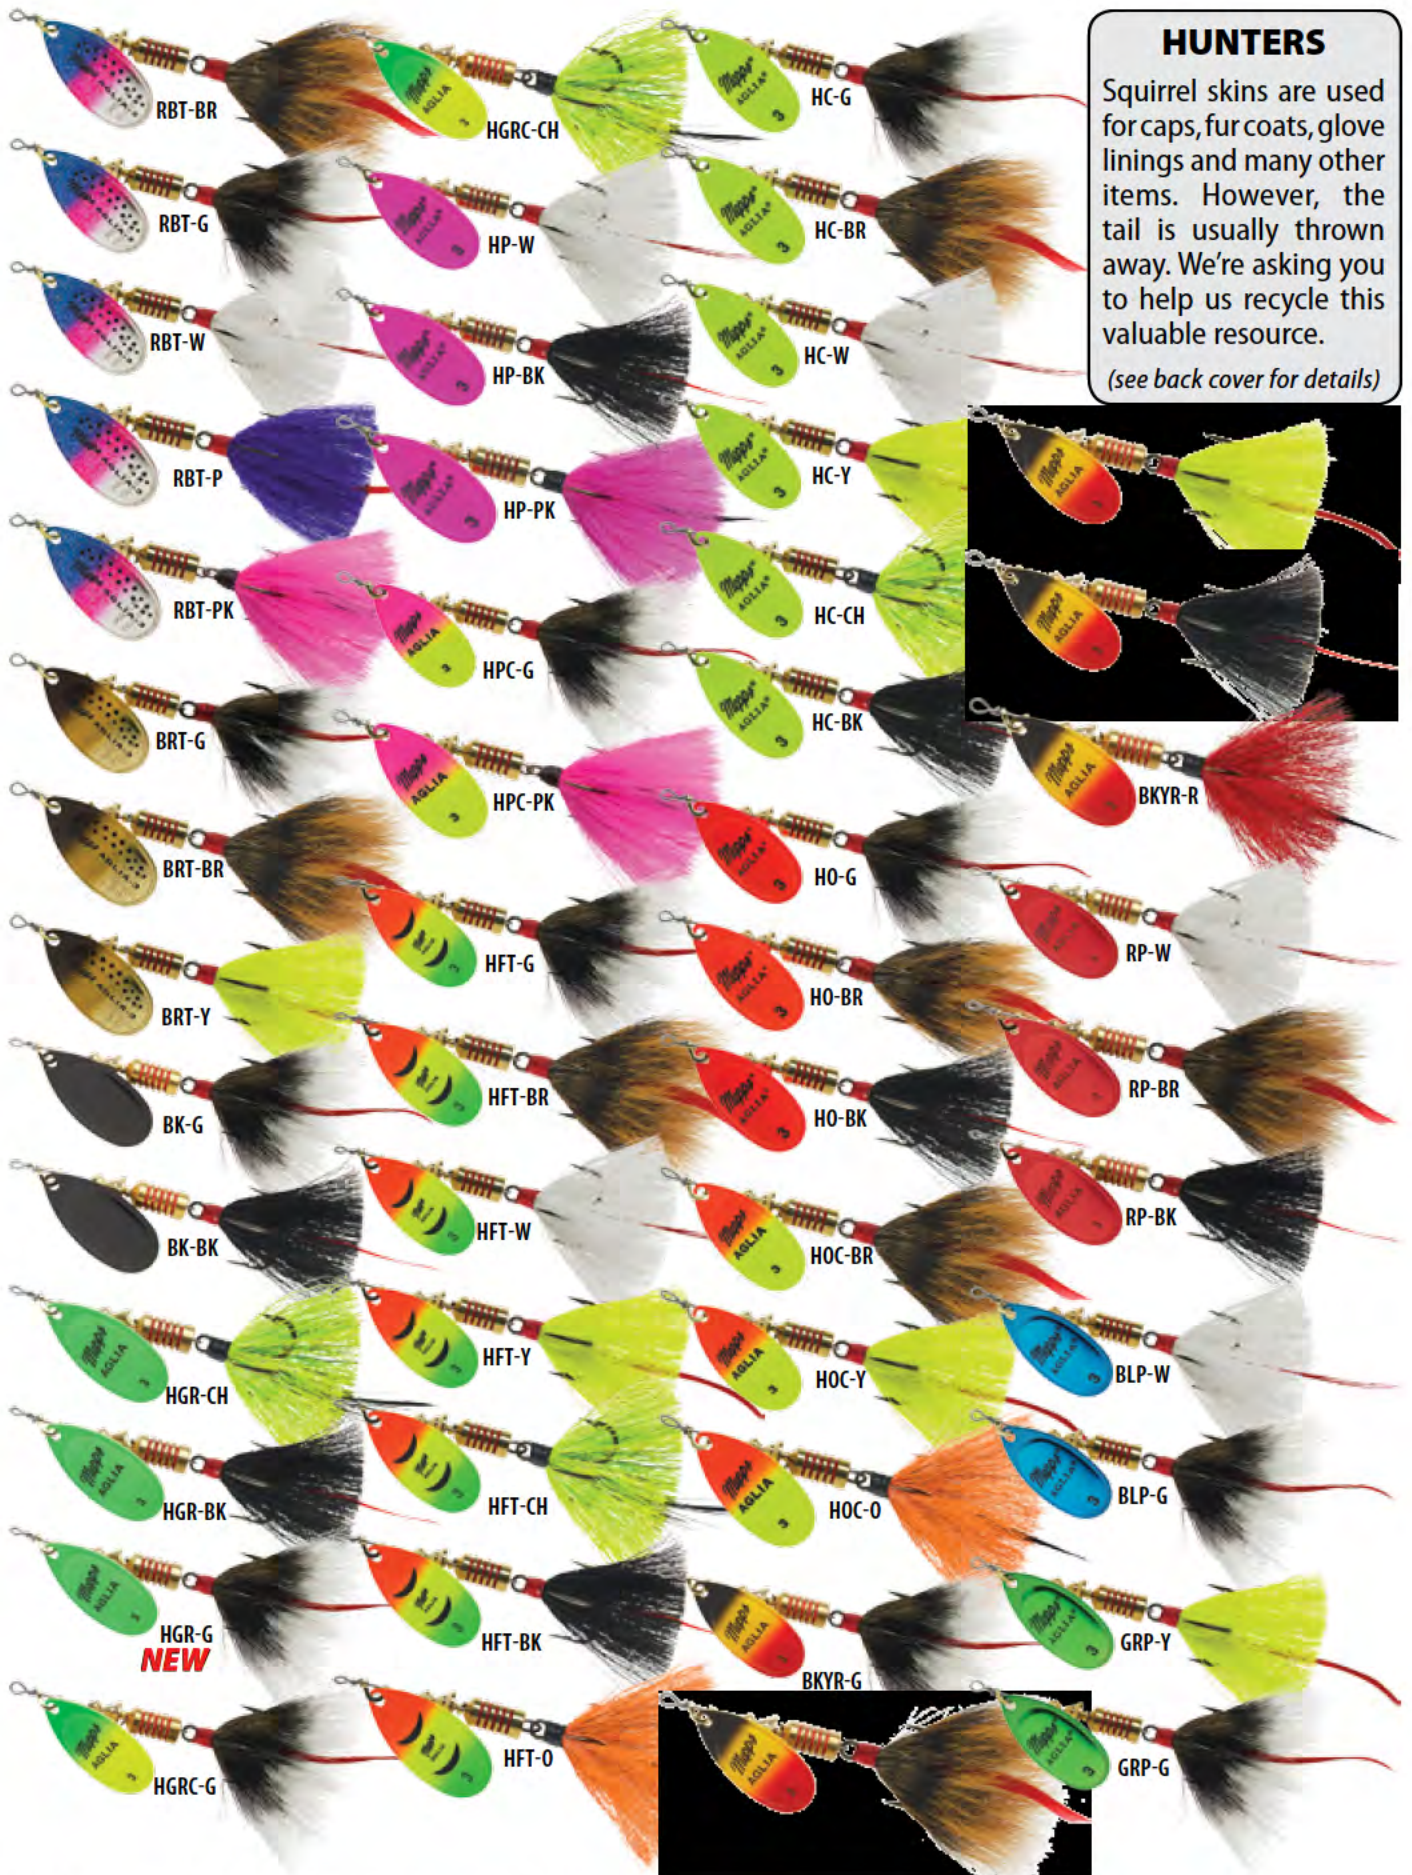

Be sure to include both the blade and tail colors in the stock number

Mepps® Dressed GLO Aglia®			
Stock No.	Size	Approx. Wt.	Price
B0ST	0	½ oz.	\$6.25
B1ST	1	⅓ oz.	6.25
B2ST	2	⅓ oz.	6.85
B3ST	3	¼ oz.	6.85
B4ST	4	⅓ oz.	8.35
B5ST	5	½ oz.	8.35

## HUNTERS

Squirrel skins are used for caps, fur coats, glove linings and many other items. However, the tail is usually thrown away. We're asking you to help us recycle this valuable resource.

(see back cover for details)

# Black Fury®

The Black Fury® is one of the great all-time Mepps spinners for catching trophy fish. The special Black Fury blade spins closer to the body than the classic Aglia® blade so it easily fishes shallow to mid-depths. The Black Fury is an excellent low light (early morning, evening or overcast) spinner as well as a perfect choice for sunny days when contrast with the brightness of the water, weeds and structure is needed. The Black Fury is deadly for trophy bass, walleye, panfish and trout. Big northern pike, musky and largemouth bass are quick to attack a #5 Black Fury. Dressed version features either natural bucktail or squirrel tail. The Black Fury Combos feature a Mister Twister® Keeper® Hook and come with genuine Mister Twister® Curly Tails®.