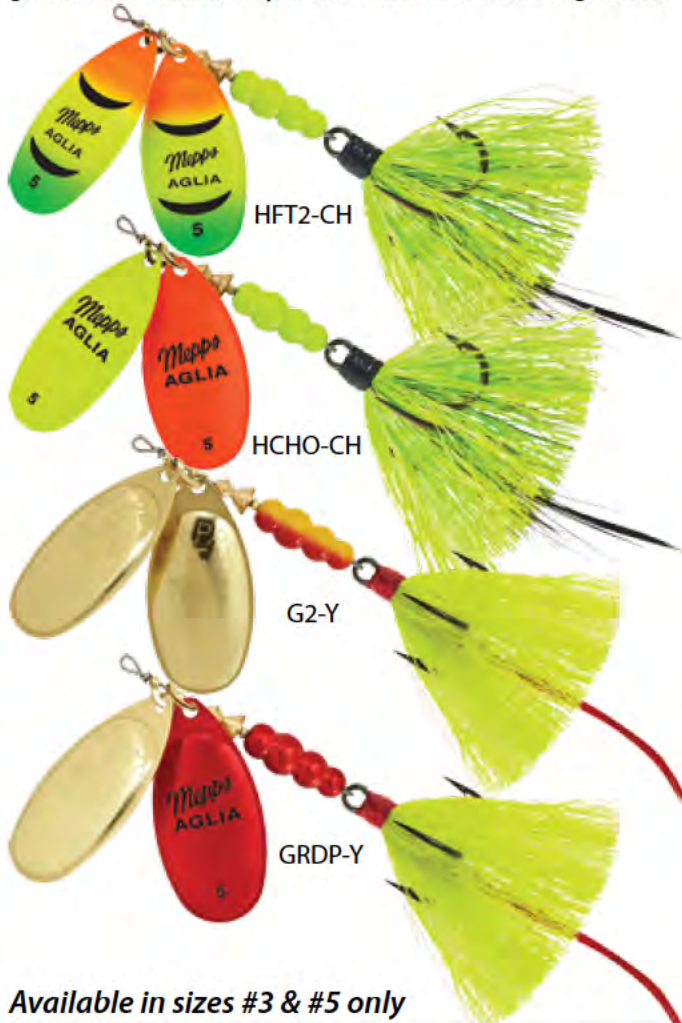

Double Blade Aglia®

Serious fishermen who spend a lot of time on the water will truly appreciate the Mepps® Double Blade Aglia®. It's perfect for smallmouth and largemouth bass, trophy northern pike and early-season musky. Why two blades? Dual blades create additional flash. This, in turn increases the intensity of the blade colors as they spin, whether the blades are the same color or contrasting colors. In addition, the sound and vibration they make is noticeably different than a spinner with a single blade. Two blades also produce more loft so they are easier to fish over weeds and other structure. Gold blades are polished brass. Copper blades are copper plated, while silver blades are plated with genuine silver so they produce a bright white flash that's easily seen underwater. Platinum blades are coated with a tough acrylic finish for added durability. Other painted blades feature a rugged vinyl finish. Solid brass bodies, a durable stainless steel shaft, a pair of rugged folded solid brass clevises, and bronze plated extra sharp carbon steel hooks means this lure will hold up under the toughest fishing conditions. All tails are hand-tied with genuine bucktail and dyed in brilliant fish-attracting colors.

Available in sizes #3 & #5 only

Mepps® Double Blade Aglia®			
Stock No.	Size	Approx. Wt.	Price
BD3T	3	5/16 oz.	$7.50
BD5T	5	1 1/16 oz.	9.75