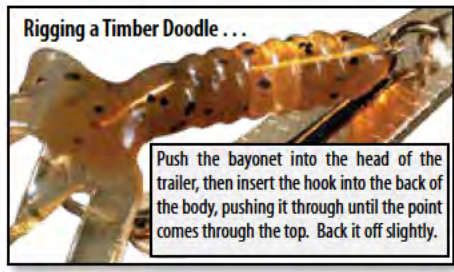

All Timber Doodles® come packaged with three Mister Twister® Split Double Tails™.

Timber Doodle®

Anyone can fish thick weeds or cover with a Mepps® Timber Doodle® because Timber Doodles®, when rigged with a Mister Twister® Split Double Tail™, are virtually weedless. Because they flutter as they sink, they can be vertically jigged, cast or trolled. They are ideal for bass, walleye, northern pike and many other game fish, but really excel when fishing "slop" for trophy bass.

Mepps® Timber Doodle®

stock no.	wt.	length	width	thickness	price
TDOC	¼ oz.	2"	17/32"	.060	$7.45
TD1C	½ oz.	2½"	1¼"	.060	8.75

All measurements represent the closest size/weight
Include both the blade & tail color in the stock number