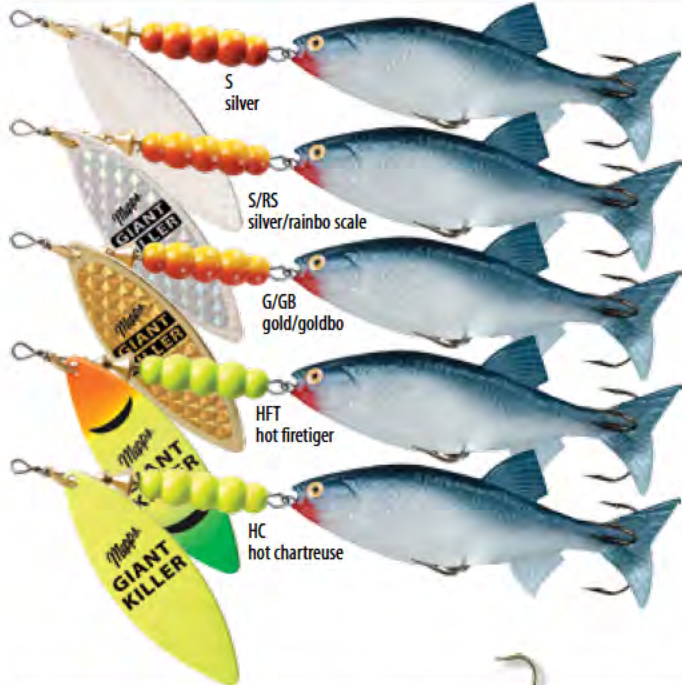

## Plain Giant Killer®

Plain Giant Killer®			
Stock Number	Style	Approx. Weight	Price
GK	plain	1 ¼ oz.	\$11.45

For saltwater hooks, add "PP" after the stock number. e.g. GKPPS