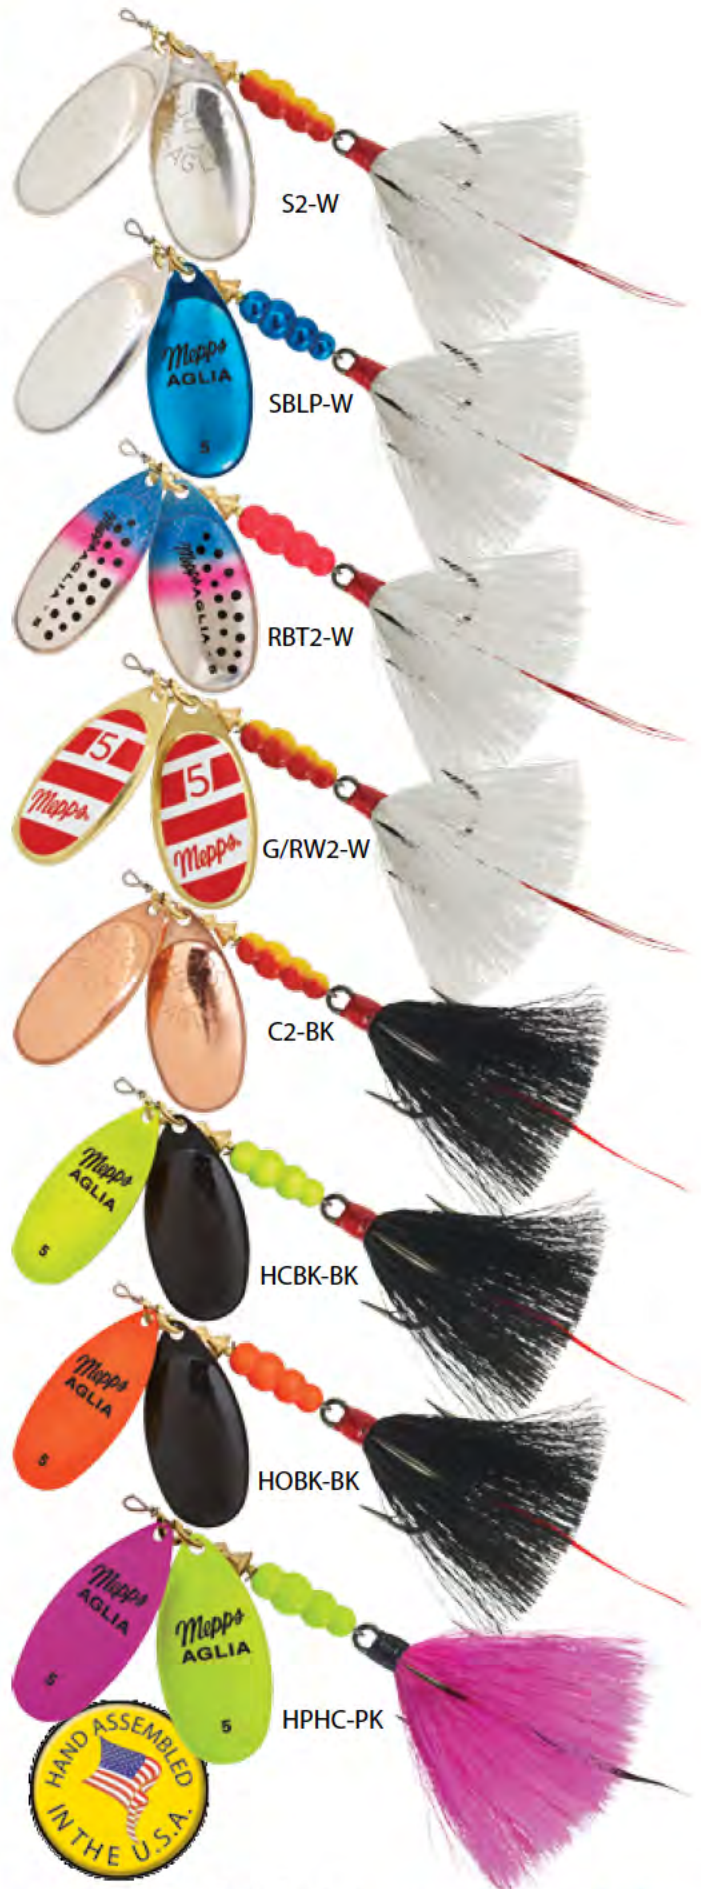

Double Blade Aglia®

Serious fishermen who spend a lot of time on the water will truly appreciate the Mepps® Double Blade Aglia®. It's perfect for smallmouth and largemouth bass, trophy northern pike and early-season musky. Why two blades? Dual blades create additional flash. This, in turn increases the intensity of the blade colors as they spin, whether the blades are the same color or contrasting colors. In addition, the sound and vibration they make is noticeably different than a spinner with a single blade. Two blades also produce more loft so they are easier to fish over weeds and other structure. Gold blades are polished brass. Copper blades are copper plated, while silver blades are plated with genuine silver so they produce a bright white flash that's easily seen underwater. Platinum blades are coated with a tough acrylic finish for added durability. Other painted blades feature a rugged vinyl finish. Solid brass bodies, a durable stainless steel shaft, a pair of rugged folded solid brass clevises, and bronze plated extra sharp carbon steel hooks means this lure will hold up under the toughest fishing conditions. All tails are hand-tied with genuine bucktail and dyed in brilliant fish-attracting colors.

Available in sizes #3 & #5 only

Mepps® Double Blade Aglia®			
Stock No.	Size	Approx. Wt.	Price
BD3T	3	5/16 oz.	$7.50
BD5T	5	1 1/16 oz.	9.75