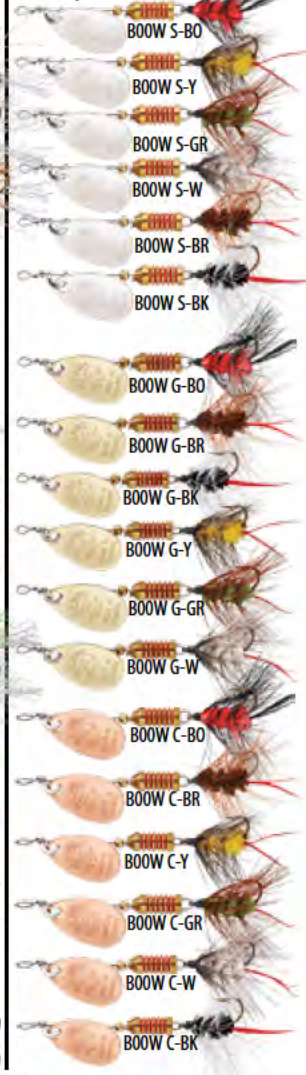

Ultra Lite™ Aglia® Wooly Worm