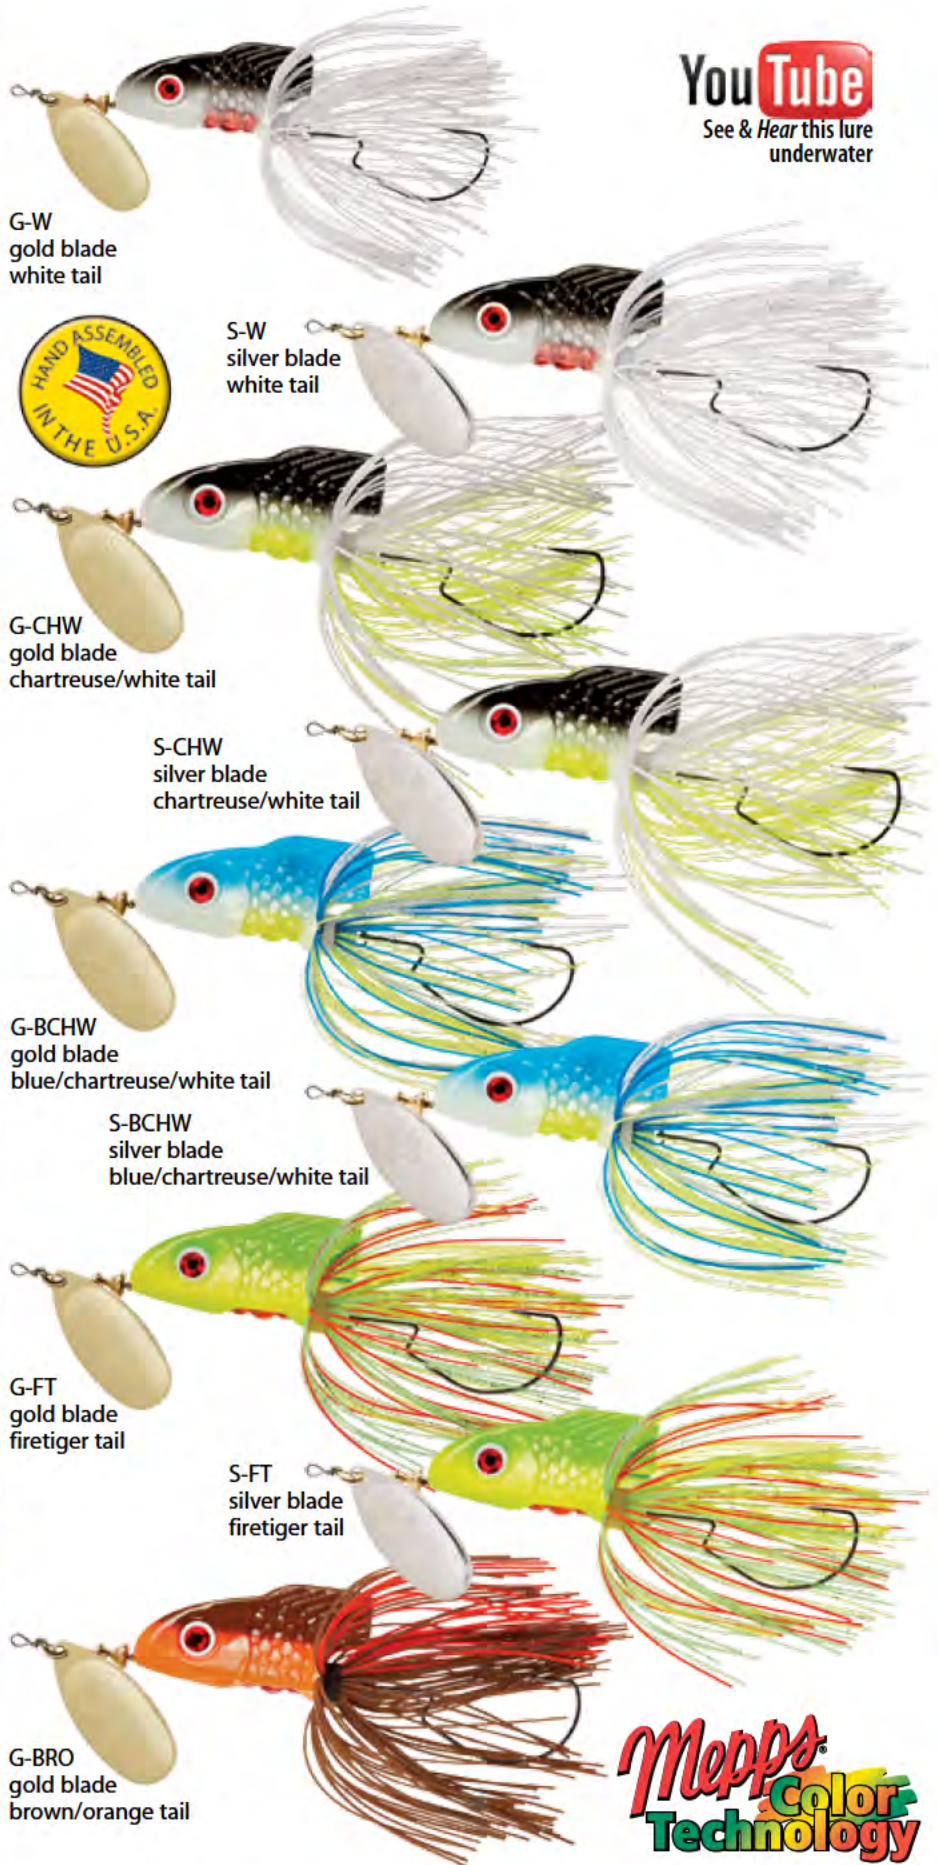

Dorsal Fin

Perfect for both largemouth and smallmouth bass

The Mepps Dorsal Fin is unlike any other in-line spinner. Its unique, innovative vertical fin design, and single hook, allows it to pass through most vegetation without getting hung-up. Because the Dorsal Fin spinner weighs 5/8 oz., it casts a country mile. But, in the water, its neutral-buoyant nylon fin allows it to be retrieved in the same manner as a 3/8 oz. lure. Every Dorsal Fin features a life-like design that includes a holographic eye, a dark back, and a bright throat. It also has a raised gill plate and a molded realistic scale pattern. Although its silicon skirt allows it to be effectively fished without a trailer, its extended locking-bend wide-gap worm hook is perfect for rigging just about any soft plastic lure. All Dorsal Fins feature a Mepps #4 Aglia blade for maximum thump and vibration.

YouTube
See & Hear this lure underwater

Rig with a soft plastic lure for added bulk and attraction

Every Dorsal Fin features an extended locking-bend wide-gap worm hook that's perfect for rigging just about any soft plastic lure.

Comida

RT Slug

Poc'it Phenom

The Original **Mister Twister**

Stock No.	Size	Approx. Wt.	Price
Mepps® Dorsal Fin			
skirted single hook			
DF4	4	5/8 oz.	$10.35
Be sure to add the color code to the end of the stock number when ordering			

S-W
silver blade
white tail

S-CHW
silver blade
chartreuse/white tail

G-BCHW
gold blade
blue/chartreuse/white tail

S-BCHW
silver blade
blue/chartreuse/white tail

G-FT
gold blade
firetiger tail

S-FT
silver blade
firetiger tail

G-BRO
gold blade
brown/orange tail

Mepps Color Technology