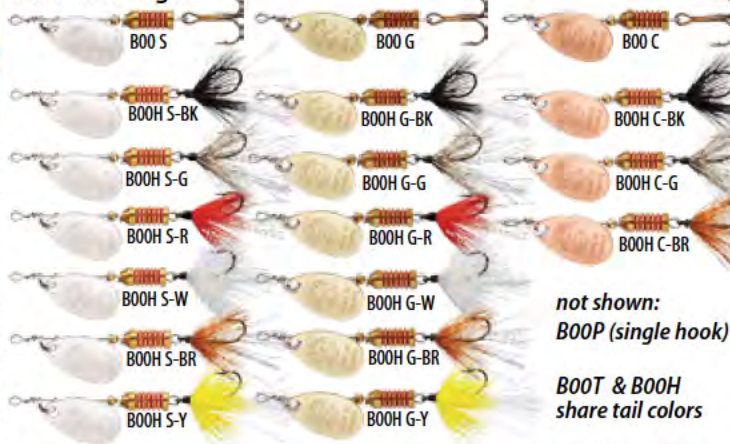

Ultra Lites™ Spin Flies

Mepps® #00 Ultra Lites and #0 Spin Flies are ideal for light spinning tackle. They can also be used with your favorite fly rod. Use silver or gold Aglias to take panfish or trout on a crisp spring evening. Just before sunup or sundown, tie on a Black Fury. Copper blades are very visible in stained water. Work a single hook Aglia Wooly Worm or weedless Black Fury Combo through the weeds for great fishing action. Like all Mepps® lures, both Mepps Ultra Lites and Spin Flies are perfectly balanced and feature solid brass blades and bodies. A stainless steel shaft resists bending. Beads are lathe-turned for durability.

Mepps® Ultra Lites™ & Spin Flies

Stock No.	Approx. Wt.	Price
Aglia® Ultra Lites		
BOO	1/18 oz.	$4.10
BOOP	1/18 oz.	4.10
BOOT <i>BOOT & Booh share tail colors</i>	1/18 oz.	6.05
BOOH	1/18 oz.	6.05
BOOW	1/18 oz.	6.05
Black Fury® Ultra Lites		
BFOO	1/18 oz.	$4.10
BFOOP	1/18 oz.	4.10
BFOOT	1/18 oz.	6.05
BFOOH	1/18 oz.	6.05
BFOOC	1/18 oz.	5.60
Aglia® Long Ultra Lites		
ALOO	1/18 oz.	$4.10
ALOOP	1/18 oz.	$4.10
Comet® Mino Ultra Lites		
COOM	1/18 oz.	$6.80
Aglia® & Black Fury® Spin Flies		
BOW	1/2 oz.	$6.05
BOH	1/2 oz.	6.05
BFOH	1/2 oz.	6.05

Ultra Lite™ Aglia®