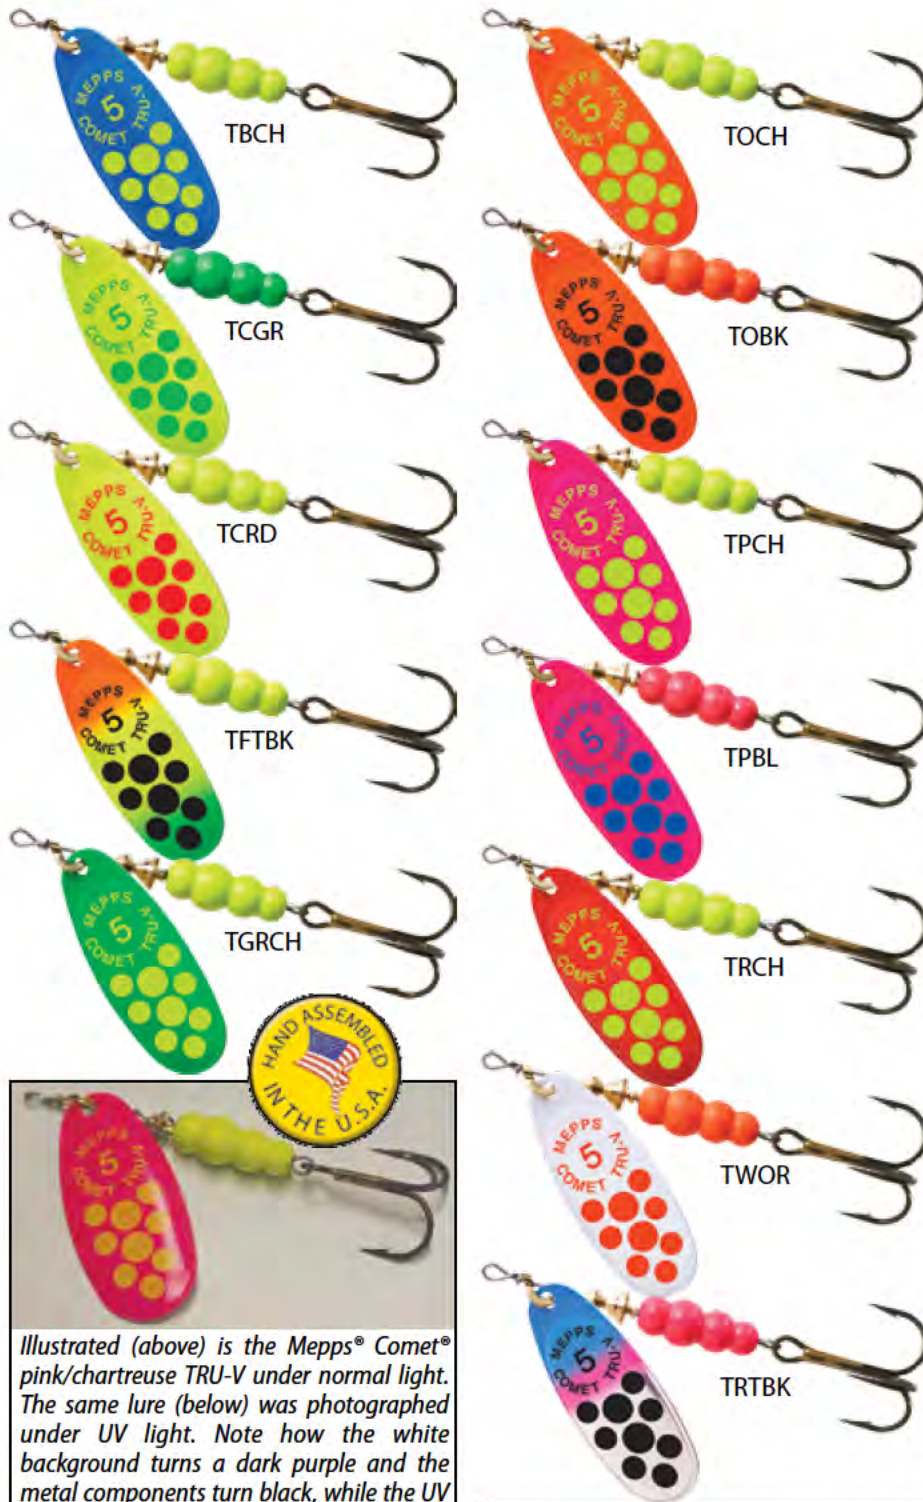

Comet® TRU-V

NEW 2014

Ultraviolet (UV) light is mostly invisible to the human eye, but according to scientific testing, quite visible to many species of fish because their eyes do not have the UV filters human eyes do. That's why fish prefer low light conditions – deep water or shady areas rather than bright sunlight. Fish, as well as insects, have UV patterns to them. Those patterns include both spots and lines. Baitfish, such as shiners and shad, also reflect UV light. Therefore, fish use UV light to search out prey. Mepps began using UV-reactive decals on our spinners in 1974 and UV-reactive paints in 1989. Our Comet TRU-V spinners, however, are UV-enhanced beyond our traditional finishes. Every Mepps Comet TRU-V features a blade and body painted with colors that are proven fish catchers. Each blade also features a dot pattern that provides maximum contrast at any depth and under all fishing conditions. We call it TRU-V. You may not be able to see it, but the fish sure can.