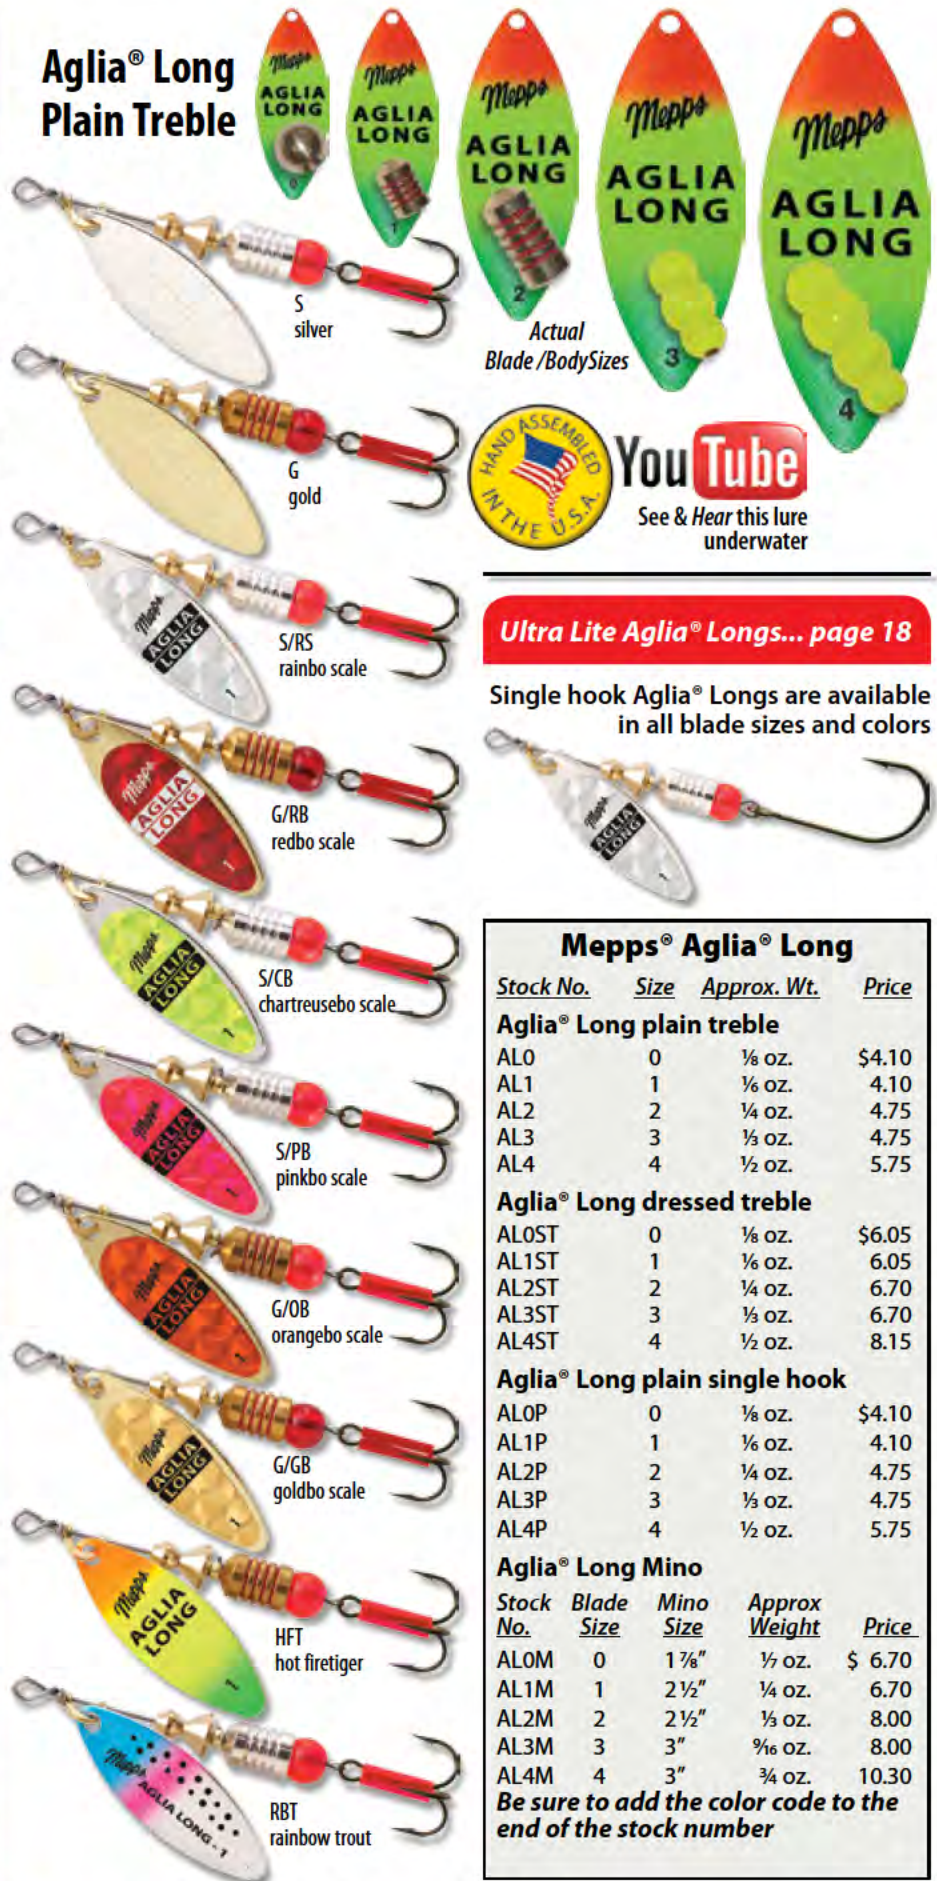

Aglia® Long Plain Treble

Ultra Lite Aglia® Longs... page 18

Single hook Aglia® Longs are available in all blade sizes and colors

Mepps® Aglia® Long				
Stock No.	Size	Approx. Wt.	Price	
Aglia® Long plain treble				
AL0	0	1/8 oz.	$4.10	
AL1	1	1/6 oz.	4.10	
AL2	2	1/4 oz.	4.75	
AL3	3	1/3 oz.	4.75	
AL4	4	1/2 oz.	5.75	
Aglia® Long dressed treble				
AL0ST	0	1/8 oz.	$6.05	
AL1ST	1	1/6 oz.	6.05	
AL2ST	2	1/4 oz.	6.70	
AL3ST	3	1/3 oz.	6.70	
AL4ST	4	1/2 oz.	8.15	
Aglia® Long plain single hook				
AL0P	0	1/8 oz.	$4.10	
AL1P	1	1/6 oz.	4.10	
AL2P	2	1/4 oz.	4.75	
AL3P	3	1/3 oz.	4.75	
AL4P	4	1/2 oz.	5.75	
Aglia® Long Mino				
Stock No.	Blade Size	Mino Size	Approx Weight	Price
AL0M	0	1 7/8"	1/2 oz.	$ 6.70
AL1M	1	2 1/2"	1/4 oz.	6.70
AL2M	2	2 1/2"	1/3 oz.	8.00
AL3M	3	3"	5/16 oz.	8.00
AL4M	4	3"	3/4 oz.	10.30

Be sure to add the color code to the end of the stock number