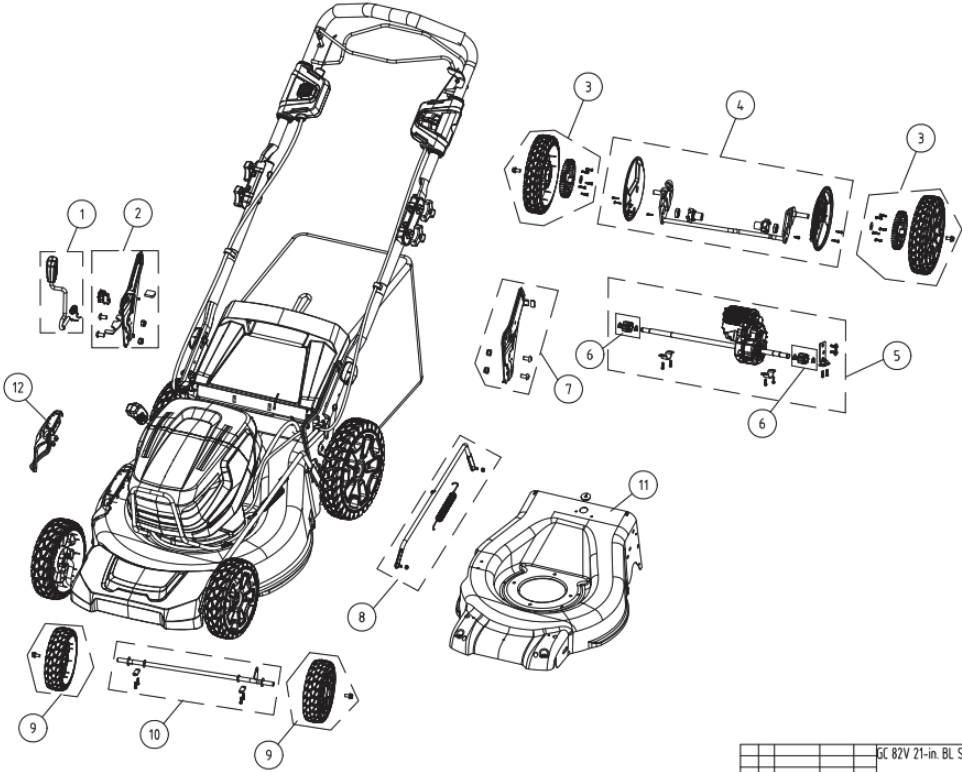

82LM21S
 21" SP MOWERS (GREEN DECK)
 2530302/2530302VT

				GC 82V 21-in. BL SP Mower
				Deck and Wheels

82LM21S
 21" SP MOWERS (GREEN DECK)
 2530302/2530302VT

Item #	ERP	English Description	UPC			
Deck and Wheels						
1	RB311301560C	Height adjustment lever assembly	84182105393-2			
2	R0203693-00	Right Height Adjustment Bracket Assembly	195526019794			
3	R0203694-00	10" wheel assembly	195526019800			
4	R0203695-00	Rear Wheel Axle Assembly	195526019817			
5	R0203343-00	21 " Self-propelled reducer	195526018803			
6	R0202603-00	Wheel Gear	84182109637-3			
7	R0203696-00	Left height adjustment bracket assembly	195526019824			
8	R0203697-00	Height Adjustment Connecting Rod Assembly	195526019831			
9	R0203348-00	8" wheel assembly	195526018810			
10	R0203349-00	Front wheel axle assembly	195526018827			
11	R0203698-00	21 " housing assembly	195526019848			
12	RB311081179A	Side cover assembly	84182105396-3			