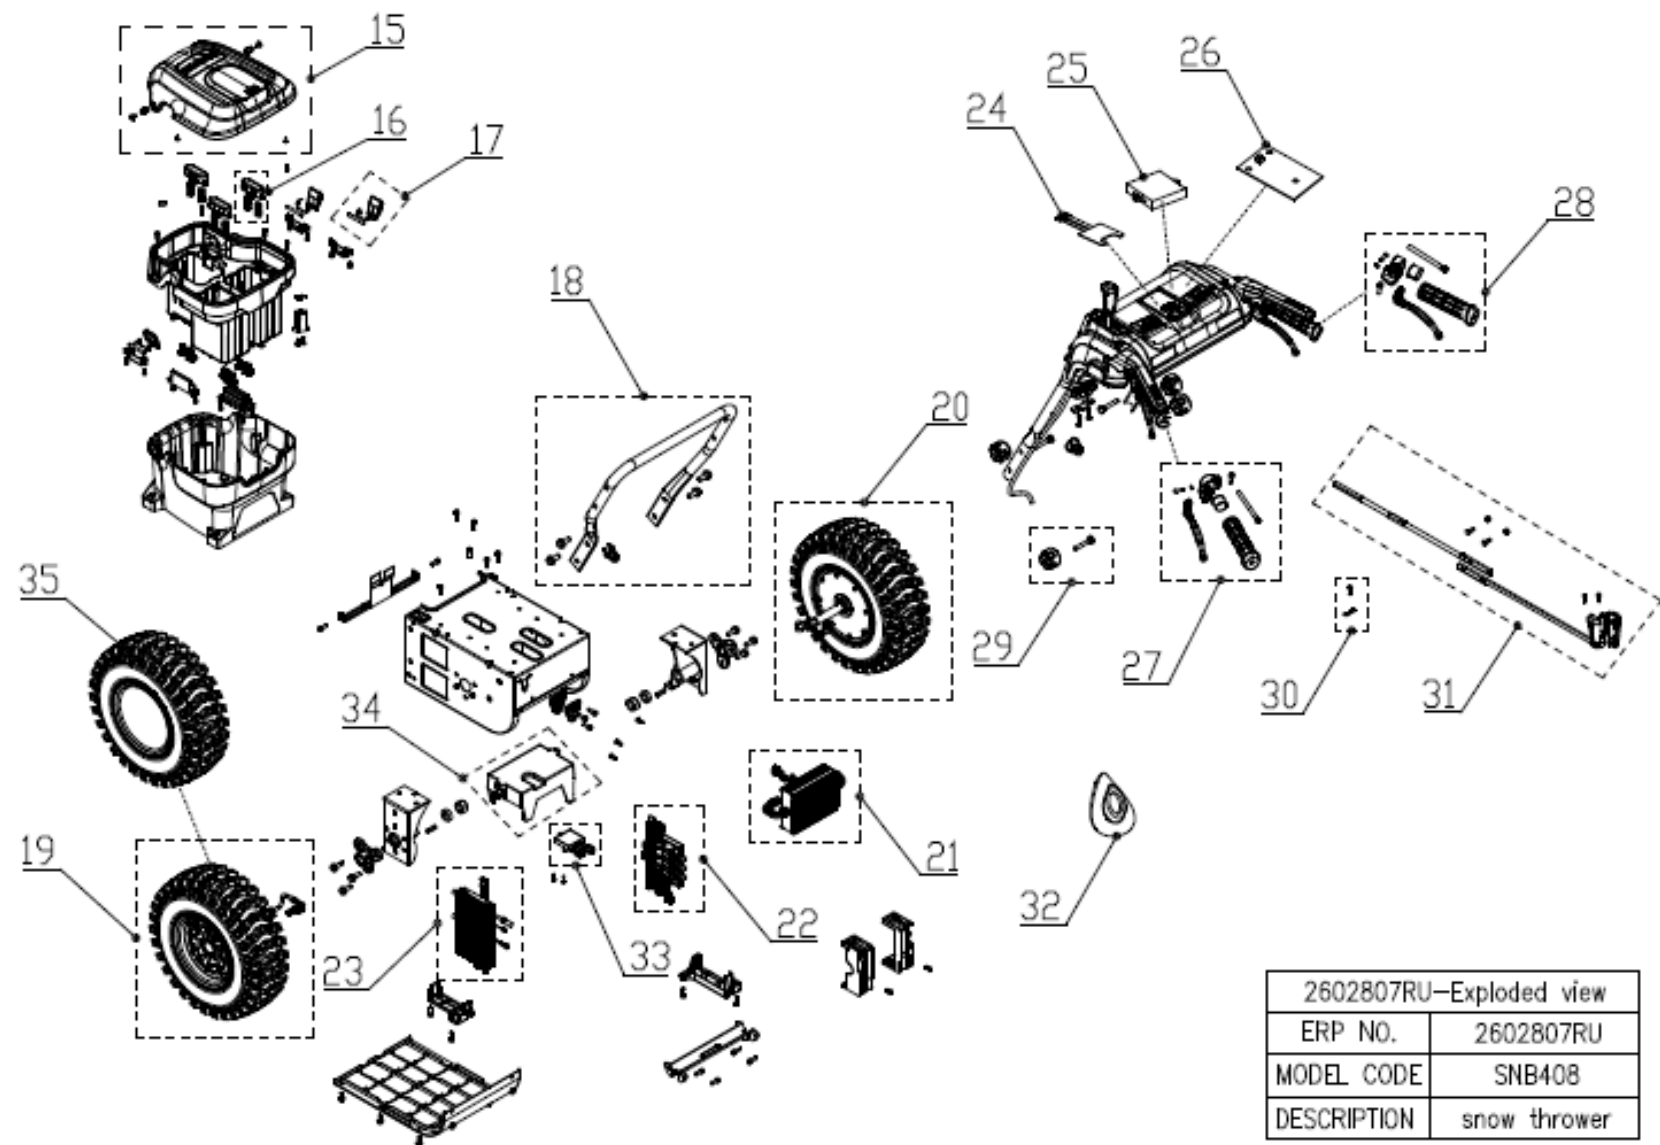

2602807RU—Exploded view	
ERP NO.	2602807RU
MODEL CODE	SNB408
DESCRIPTION	snow thrower

2602807RU—Exploded view	
ERP NO.	2602807RU
MODEL CODE	SNB408
DESCRIPTION	snow thrower