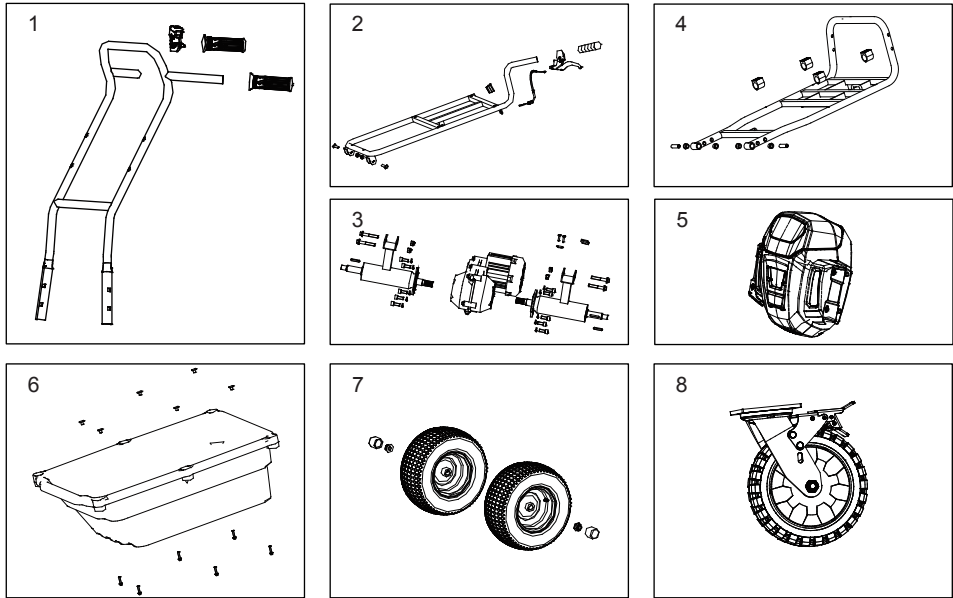

10 EXPLODED VIEW

No.	Part No.	Description	Qty
1	RA31114696	Upper handle assembly	1
2	R0201220-00	Brake assembly	1
3	RA31105696	Motor assembly	1
4	R0201221-00	Frame assembly	1
5	R0101167-00	Panel assembly	1
6	R0101168-00	Bucket assembly	1
7	RA31107696	Front wheel assembly	1
8	RA31106696	Back caster wheel assembly	1