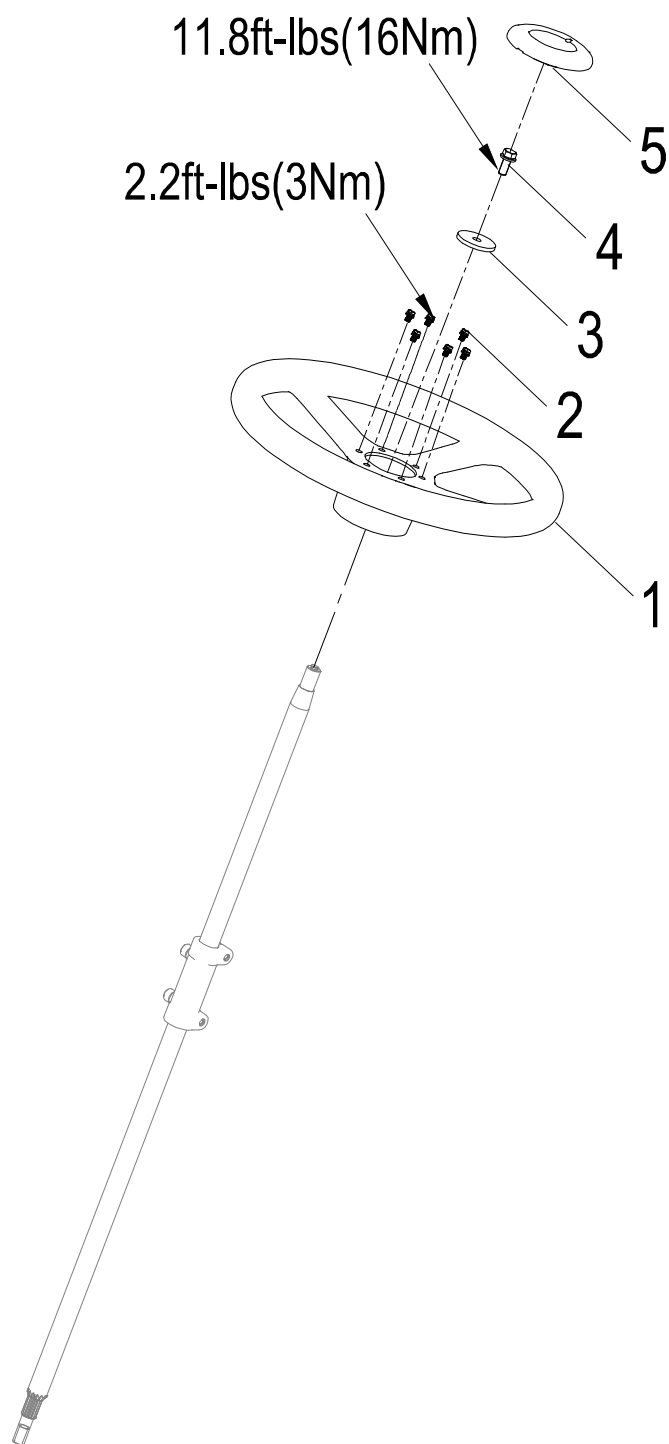

STEERING WHEEL ASSEMBLY

ITEM NO.	PART NO.	DESCRIPTION	QTY
67-01	R0202068-00	Steering Control Assembly	1
67-02	R0203456-00	Bolt and Washer Assembly	6
67-03	R0202069-00	Washer, $\Phi 8.4$	1
67-04	R0200534-00	Bolt, Hex with Washers M8×20	1
67-05	R0202070-00	Middle Coverplate	1