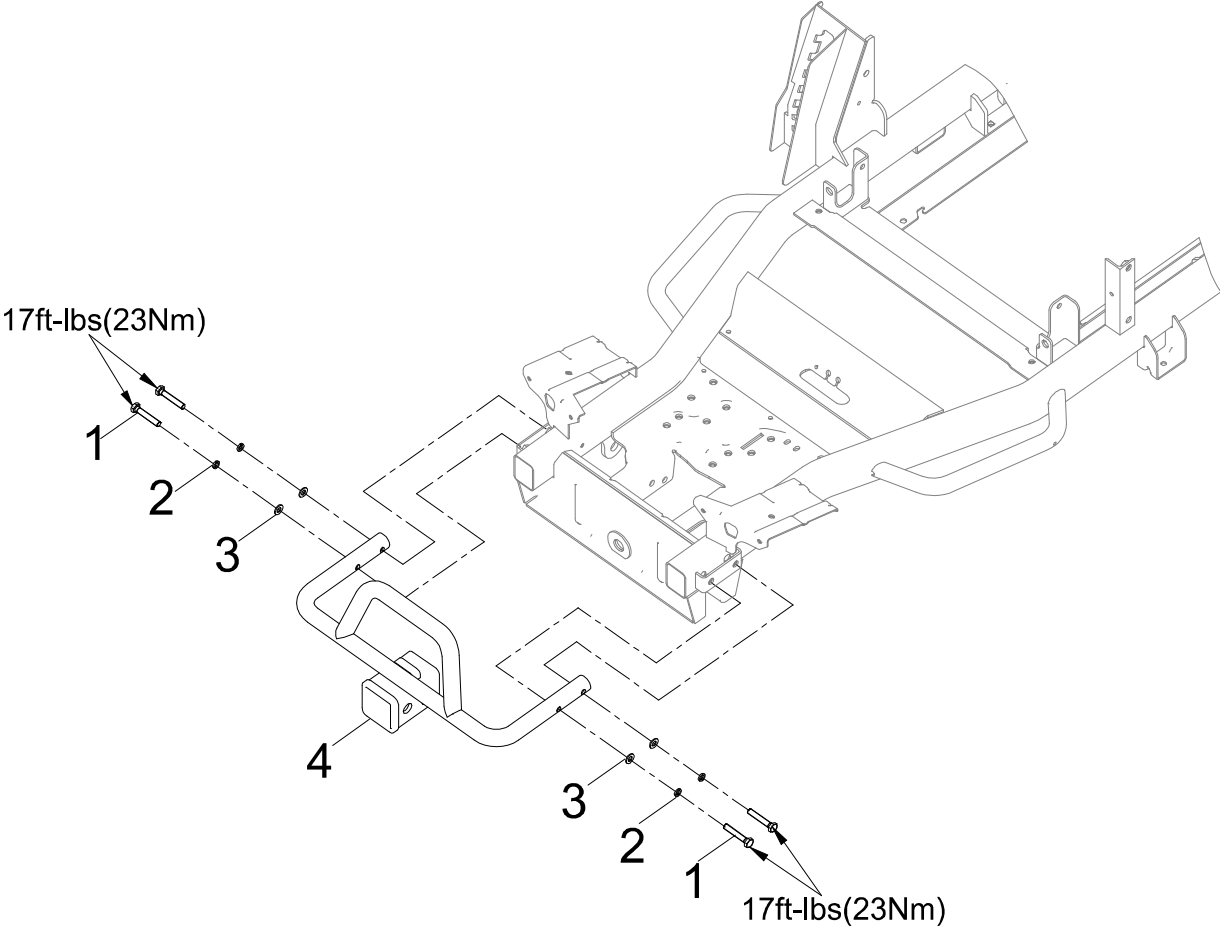

GUARDS AND PROTECTIVE PARTS 1

ITEM NO.	PART NO.	DESCRIPTION	QTY
28-01	R0200498-00	Bolt, M8×45	4
28-02	R0200540-00	Washer, Φ8	4
28-03	R0200548-00	Plain Washers, Φ8	4
28-04	R0202018-00	Bumper	1