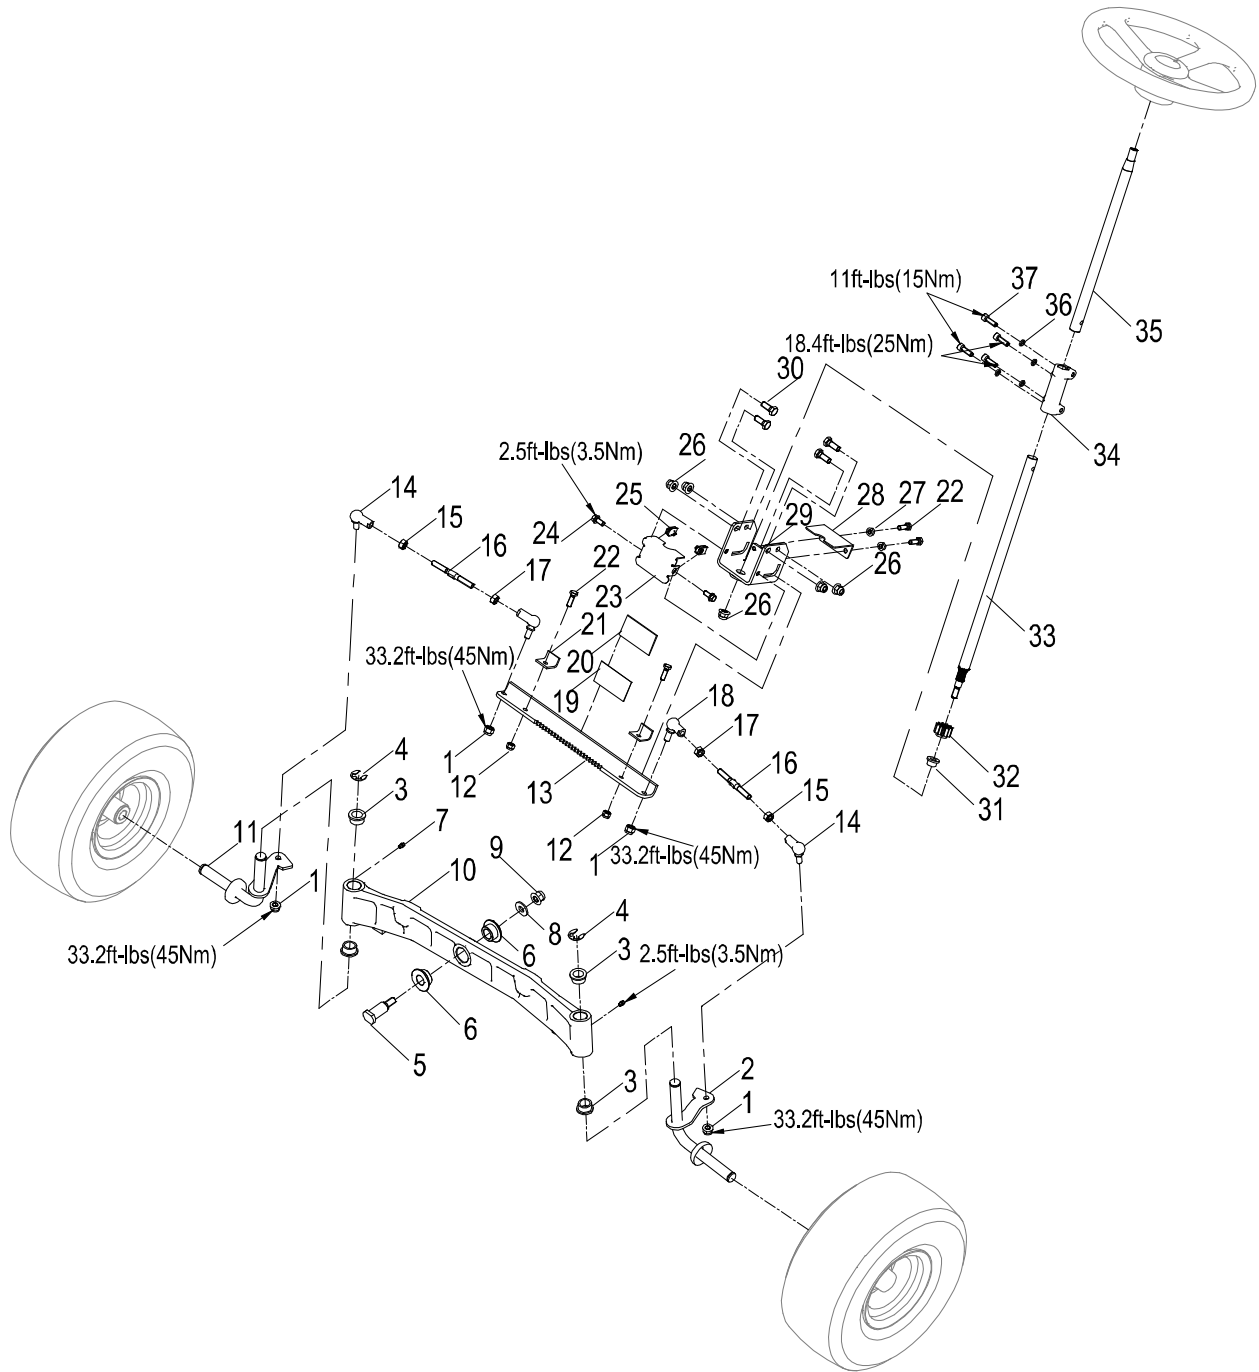

STEERING ASSEMBLY

ITEM NO.	PART NO.	DESCRIPTION	QTY
66-01	R0200557-00	Locking Flange Nut, M10	4
66-02	R0202041-00	Left Front Wheel Axle Weldment	1
66-03	R0202042-00	Shaft Sleeve	4
66-04	R0202036-00	Fixed Pin	2
66-05	R0202043-00	Rotating Shaft	1
66-06	R0103052-00	Copper Bush	2
66-07	R0200684-00	Grease Zerk Fitting M6	2
66-08	R0202045-00	Spacer Washer	1
66-09	R0202690-00	Nut, M12	1
66-10	R0103053-00	Front Beam	1
66-11	R0202691-00	Right Front Wheel Axle Weldment	1
66-12	R0200520-00	Locking Nut, M8	2
66-13	R0202051-00	Steering Rack	1
66-14	R0202052-00	Ball Joint, LH Thread	2
66-15	R0200539-00	Nut, M10	2
66-16	R0202053-00	Steering Adjustment Lever	2
66-17	R0202054-00	Hexagon Nuts, M10	2
66-18	R0202055-00	Ball Joint, RH Thread	2
66-19	R0202056-00	Subplate	1
66-20	R0202057-00	Retaining Plate	1
66-21	R0202058-00	Steering Limit Plate	2
66-22	R0200396-00	Bolt, M8×25	4
66-23	R0203255-00	Dust Cover	1
66-24	R0200384-00	Hex Head Bolt (Full Thread), M6×20	2
66-25	R0201314-00	Nut, Clip-On M6	2
66-26	R0200521-00	Locking Flange Nut, M10	5
66-27	R0200513-00	Nut, M8	2
66-28	R0202060-00	Baffle	1
66-29	R0103054-00	Gear Connection Fixed Seat	1
66-30	R0200509-00	Bolt, Hex M10×25	4
66-31	R0202062-00	Copper Bush	1
66-32	R0202063-00	Steering Gear	1