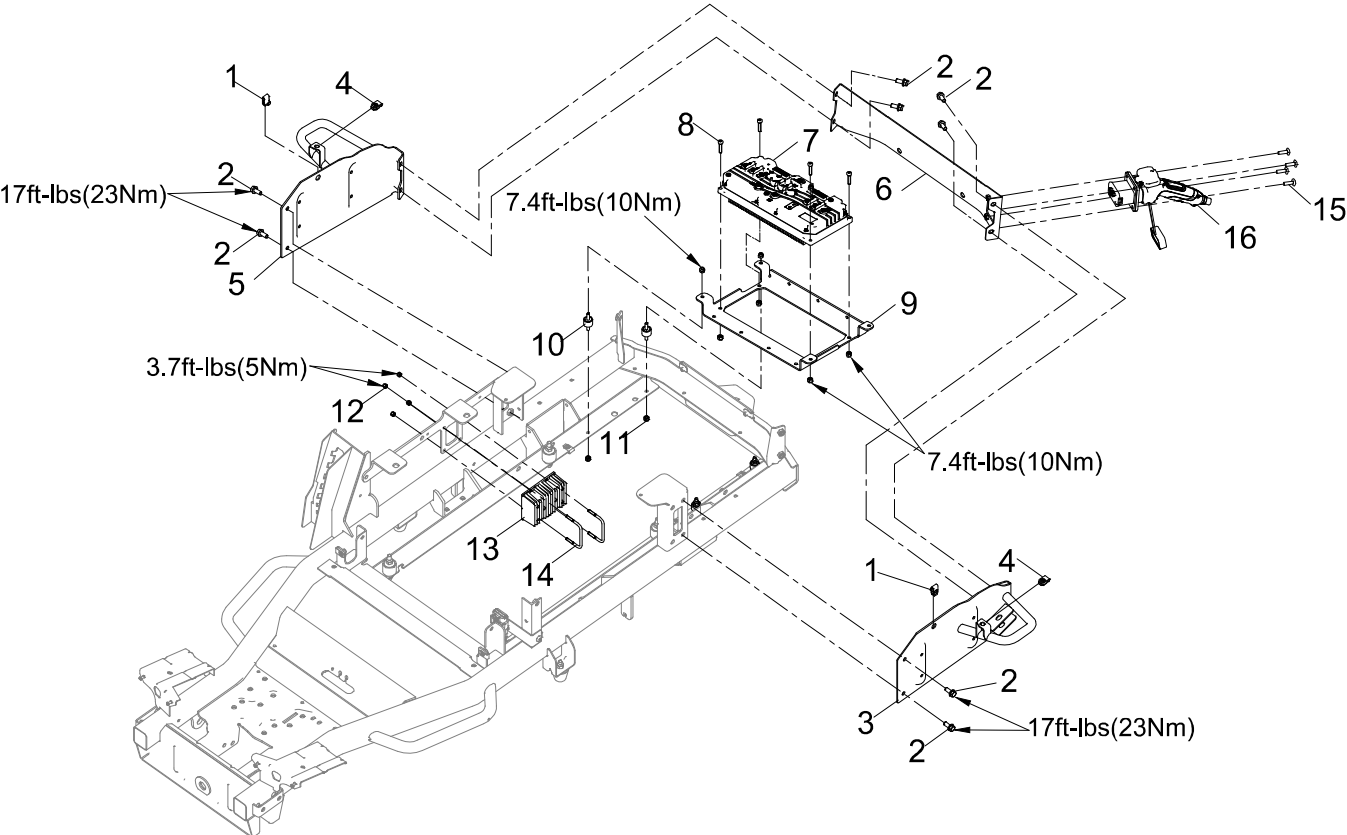

CONTROLLERS AND BOX PARTS

ITEM NO.	PART NO.	DESCRIPTION	QTY
32-01	R0200549-00	Nut M8	2
32-02	R0200534-00	Bolt, Hex with Washers M8×20	8
32-03	R0203165-00	Left Side Plate Weldment	1
32-04	R0201314-00	Nut, Clip-On M6	2
32-05	R0202524-00	Right Fixed Plate Weldment	1
32-06	R0104274-00	Body Rear	1
32-07	R0209708-00	Triplicity Controller	1
32-08	R0201415-00	Socket Head Cap Screw, M6×25	4
32-09	R0209406-00	Controller Mounting Plate	1
32-10	R0202578-00	Insulation Pad	4
32-11	R0200518-00	Locking Nut, M6	12
32-12	R0200517-00	Hexagon Nuts, M5	4
32-13	R0202206-00	DC-DC	1
32-14	R0202027-00	Lock Threaded Rod	2
32-15	R0201376-00	Screw, Torx T30 M6×20	4
32-16	R0208152-00	Charging Socket	1