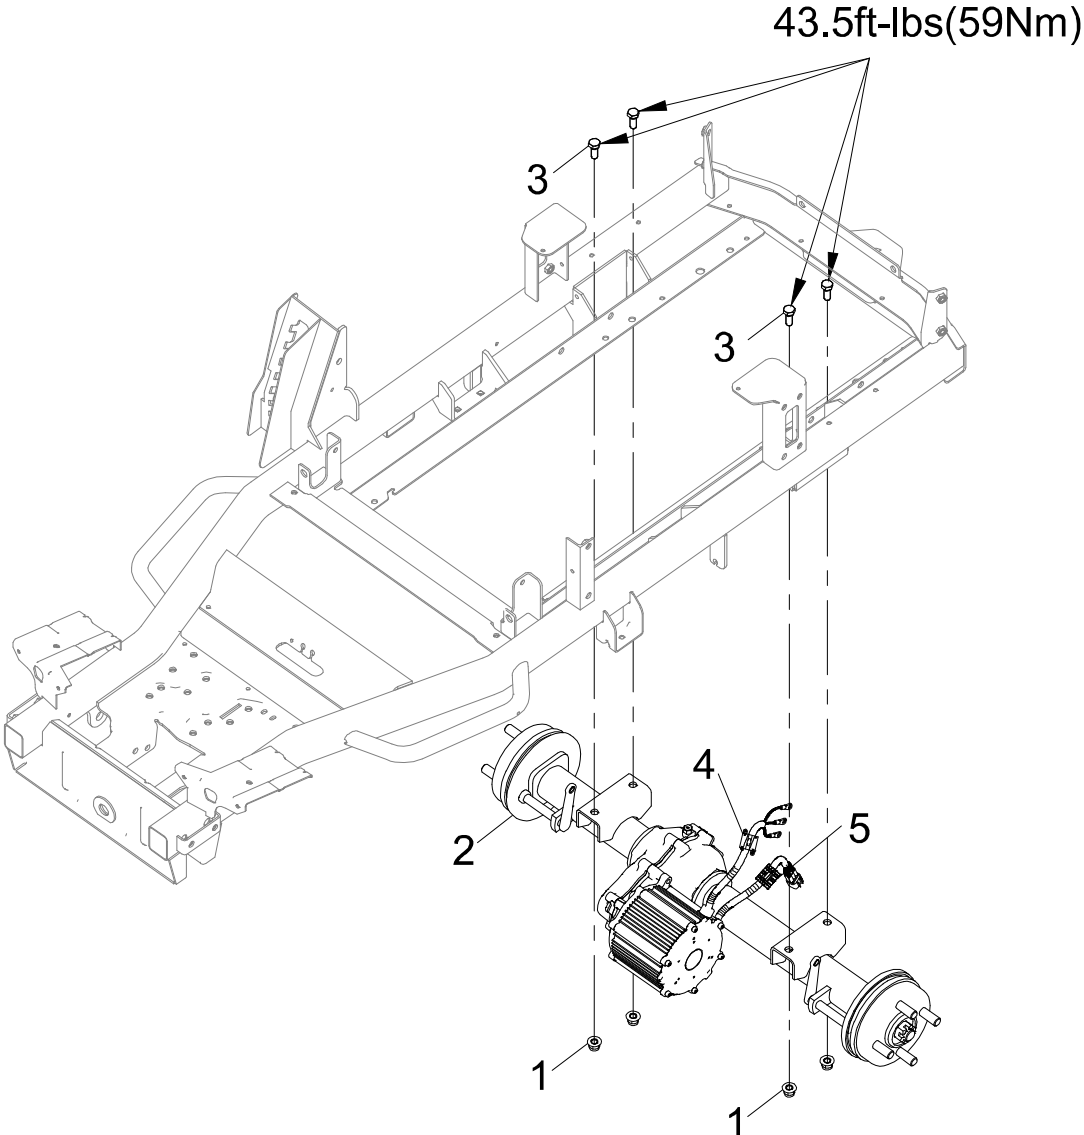

DRIVE MOTOR AND TRANSMISSION PARTS

ITEM NO.	PART NO.	DESCRIPTION	QTY
55-01	R0200521-00	Locking Flange Nut, M10	4
55-02	R0103073-00	Drive Motor Gearbox Assembly	1
55-03	R0200509-00	Hexagon Head Bolts, M10×25	4
55-04	R0208154-00	Ferrite-E04SRXA401938	1
55-05	R0208153-00	Ferrite-E04SRXA241336AB	1