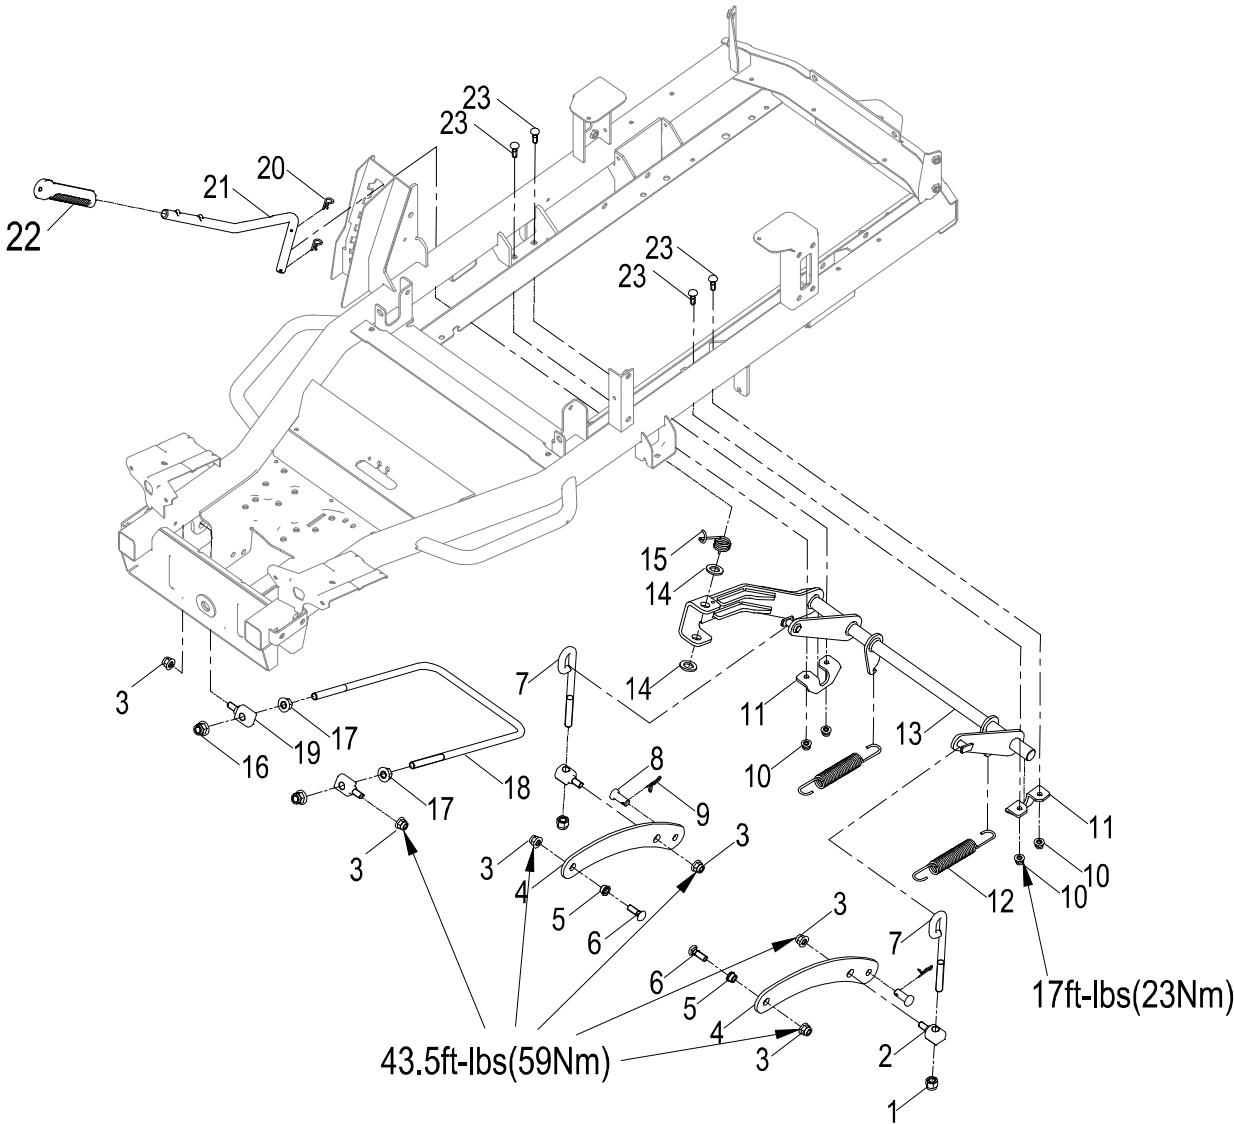

DECKLIFT ASSEMBLY

ITEM NO.	PART NO.	DESCRIPTION	QTY
45-01	R0200515-00	Locking Nut, M12	2
45-02	R0202233-00	Trunnion	2
45-03	R0200521-00	Locking Flange Nut, M10	6
45-04	R0202232-00	Side Plate	2
45-05	R0201469-00	Sleeve	2
45-06	R0202231-00	Bolt, M10	2
45-07	R0202230-00	Height Adjustment Rod	2
45-08	R0202229-00	Pin Shaft	2
45-09	R0201398-00	Pin	2
45-10	R0200496-00	Locking Flange Nut, M8	4
45-11	R0201455-00	Fixed Plate	2
45-12	R0203167-00	Extension Spring	2
45-13	R0202227-00	Rear Height Adjustment Weldment	1
45-14	R0201475-00	Plain Washer	2
45-15	R0203168-00	Torsional Spring	1
45-16	R0200369-00	Locking Flange Nut, M12	2
45-17	R0200559-00	Flange Nut, M12	2
45-18	R0201470-00	Forward Deck Hanger	1
45-19	R0202225-00	Lock Pin	2
45-20	R0201478-00	R pin	2
45-21	R0202224-00	Height Adjustment Lever	1
45-22	R0202223-00	Height Adjustment Handle Sleeve	1
45-23	R0200527-00	Carriage Bolt, M8×25	4