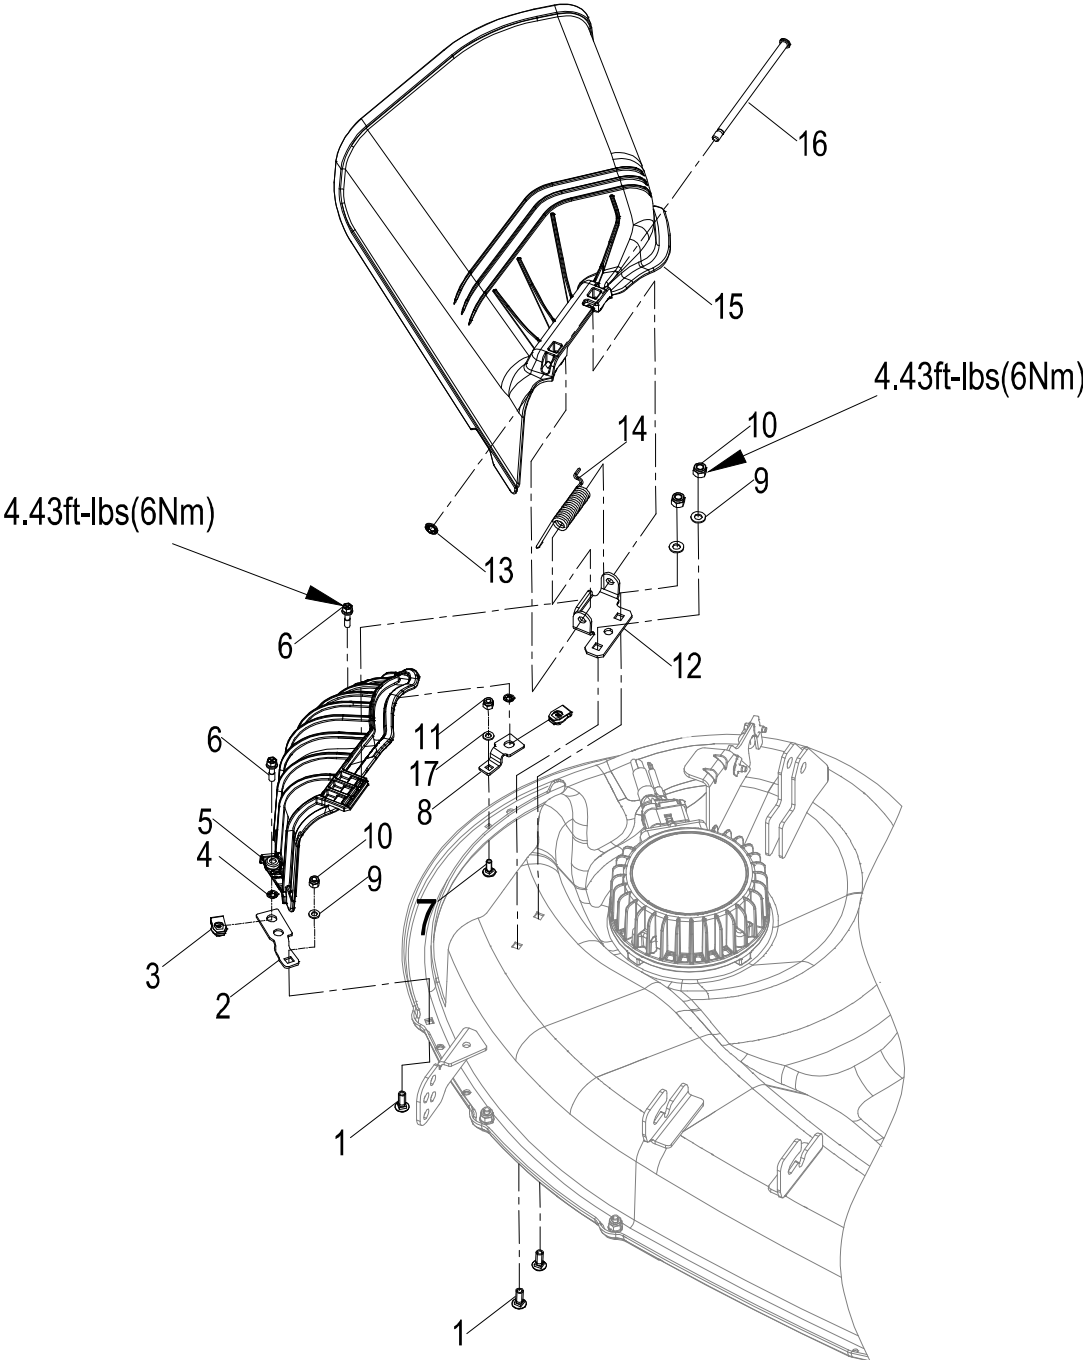

DISCHARGE CHUTE ASSEMBLY

ITEM NO.	PART NO.	DESCRIPTION	QTY
43-01	R0200526-00	Cup Head Bolt, M8×20	3
43-02	R0202296-00	Fixed Seat	1
43-03	R0201314-00	Nut, Clip-On M6	3
43-04	R0202297-00	Bearing Clip	2
43-05	R0202298-00	Protective Cover	1
43-06	R0202299-00	Customized Bolt, M6×25	2
43-07	R0202300-00	Carriage Bolt, M6×16	1
43-08	R0202301-00	Fixed Seat	1
43-09	R0200548-00	Plain Washers, Φ8	3
43-10	R0200569-00	Lock Nut, M8	3
43-11	R0200518-00	Locking Nut, M6	1
43-12	R0202302-00	Straw Discharge Support Plate	1
43-13	R0202303-00	Bearing Clip	1
43-14	R0202304-00	Torsional Spring	1
43-15	R0202305-00	Discharge Chute Cover	1
43-16	R0202306-00	Fixed Pin	1
43-17	R0200547-00	Plain Washers, Φ6	1