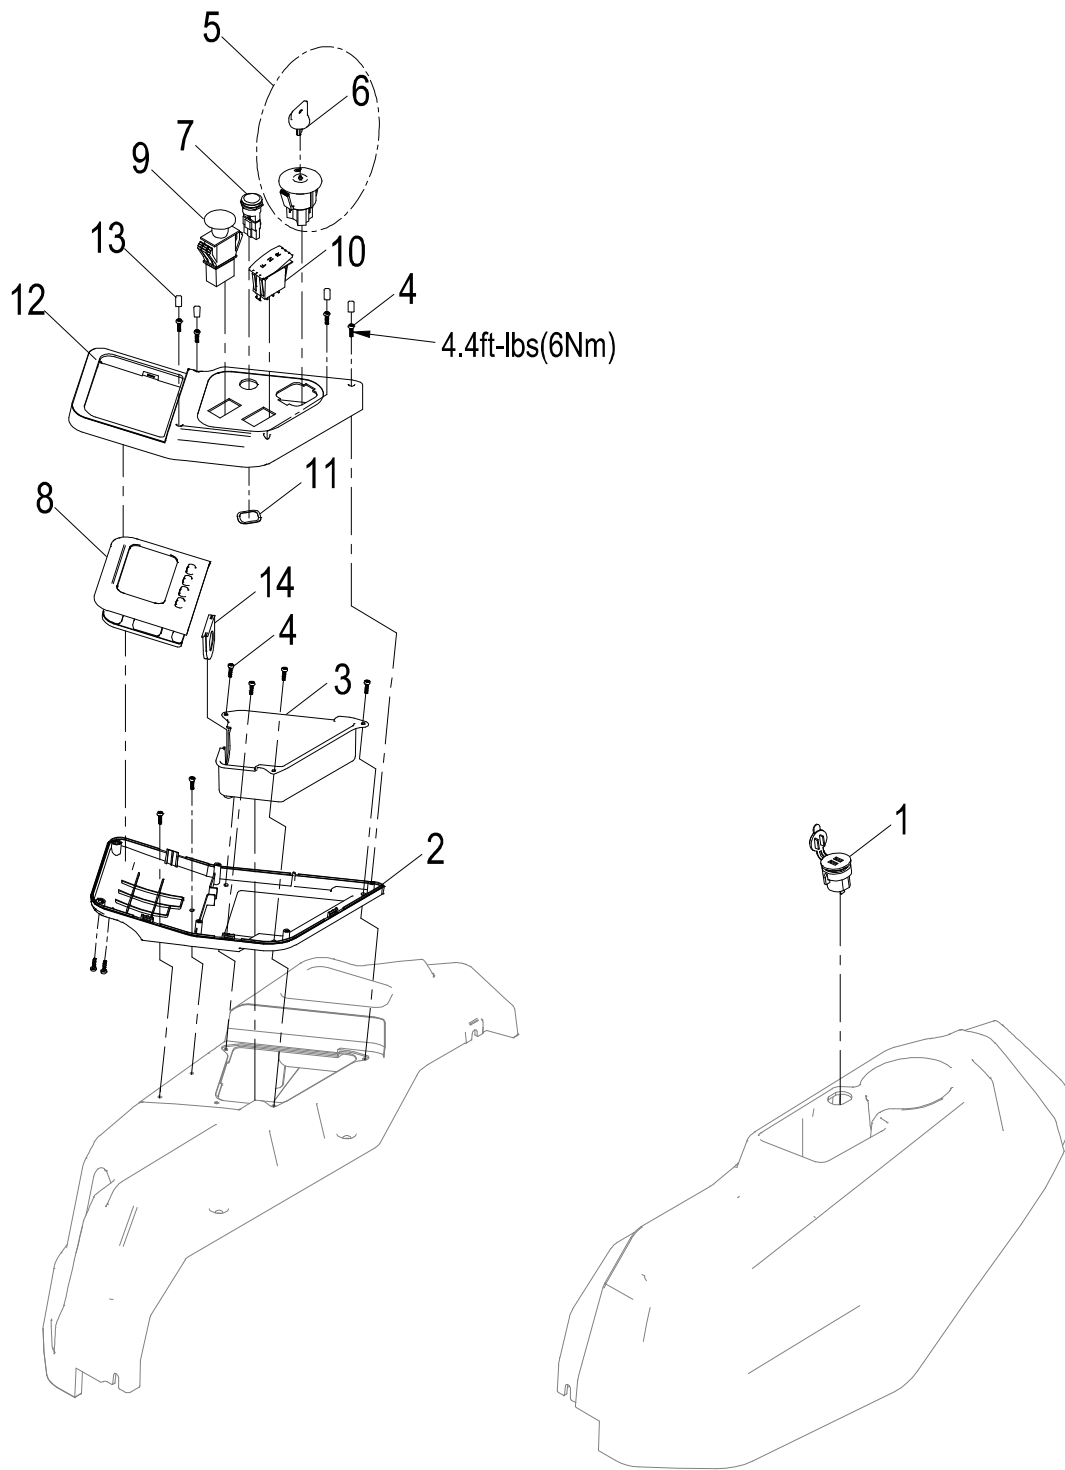

SWITCHES & METER PARTS

ITEM NO.	PART NO.	DESCRIPTION	QTY
35-01	R0201612-00	USB	1
35-02	R0208528-00	Lower Housing	1
35-03	R0103044-00	Guard	1
35-04	R0203426-00	Screw, Torx T20 ST4×16	12
35-05	R0205050-00	Ignition Assembly	1
35-06	R0201216-00	Key	1
35-07	R0103182-00	Reverse Mowing Switch Button	1
35-08	R0209712-00	LCD Dashboard	1
35-09	R0200717-00	PTO Switch	1
35-10	R0103184-00	Direction Switch	1
35-11	R0203538-00	Corrugated Washer, Φ29	1
35-12	R0208527-00	Upper Housing	1
35-13	R0103202-00	Plug	4
35-14	R0103200-00	Wire Protective Sleeve	1