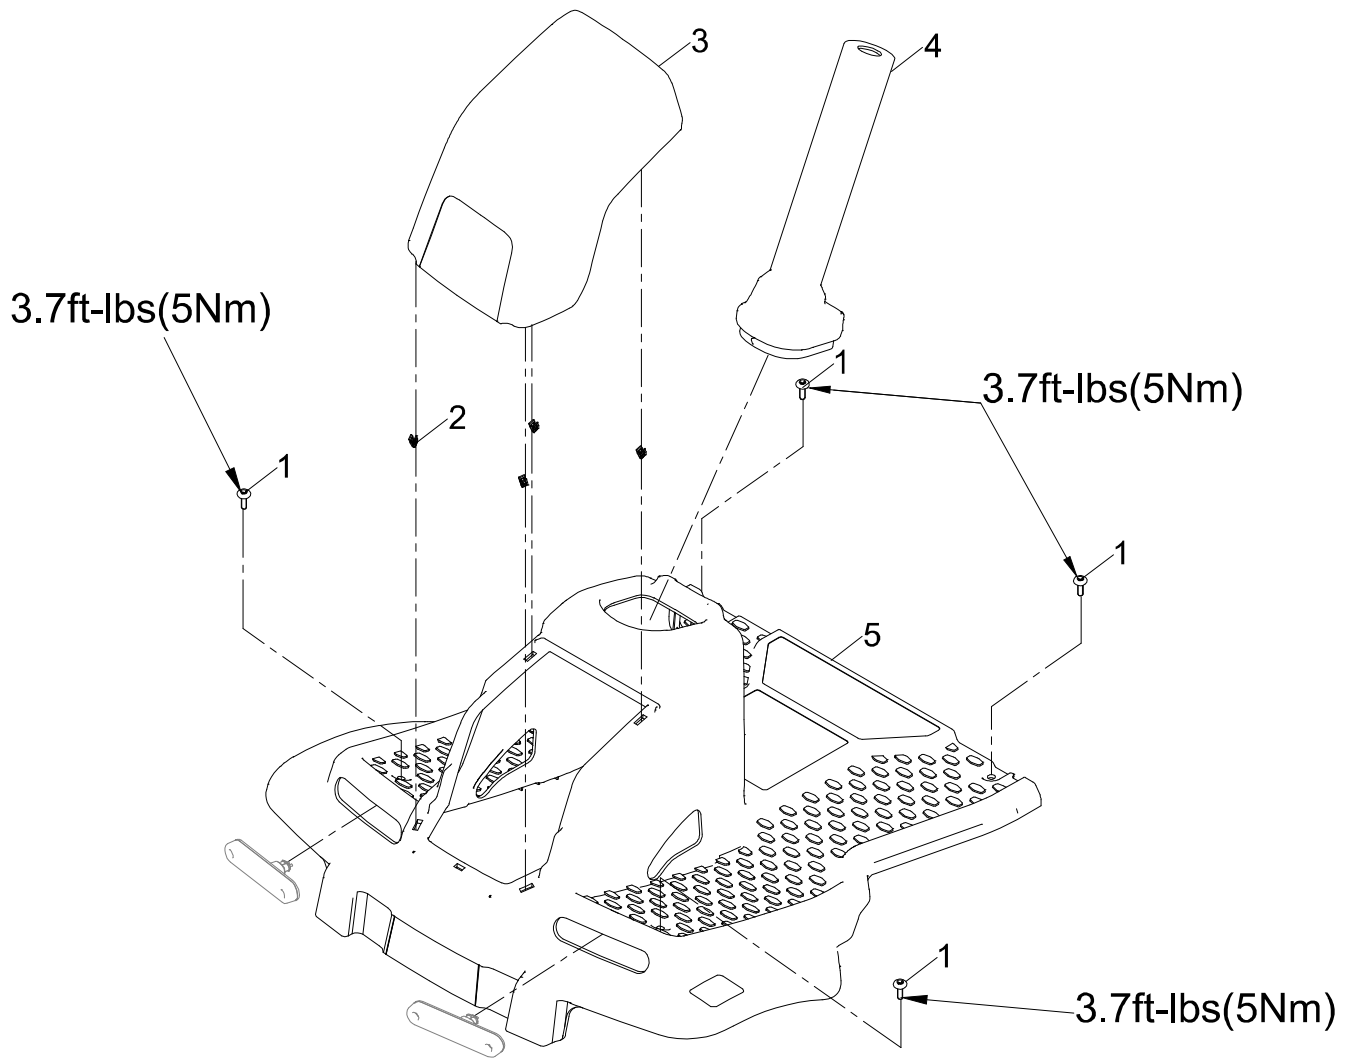

TOWER ASSEMBLY 1

ITEM NO.	PART NO.	DESCRIPTION	QTY
23-01	R0201376-00	Screw, Torx T30 M6×20	4
23-02	R0202010-00	Trim Clip	4
23-03	R0202011-00	Decorative Cover	1
23-04	R0103033-00	Steering Column Cover	1
23-05	R0209410-00	Foot Pedal	1