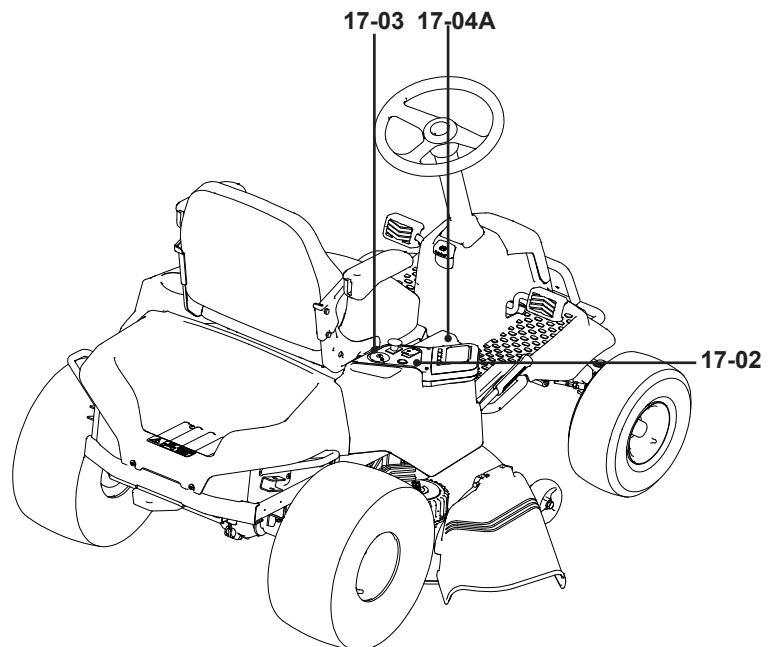

17-06A

17-06B

17-06C

ITEM NO.	PART NO.	DESCRIPTION	QTY
17-01	R0104101-00	Deck Height Adjustment Label	1
17-02	R0104109-00	Panel Label	1
17-03	R0104108-00	Key Label	1
17-04A	R0209221-00	Direction Indication Label (Right Cover)	1
17-04B	R0209222-00	Direction Indication Label (Left Cover)	1
17-05	R0104102-00	82V Battery Cover Label RU	1
17-06A	R0208462-00	Battery Compartment Label A	1
17-06B	R0208463-00	Battery Compartment Label B	1
17-06C	R0208464-00	Battery Compartment Label C	1