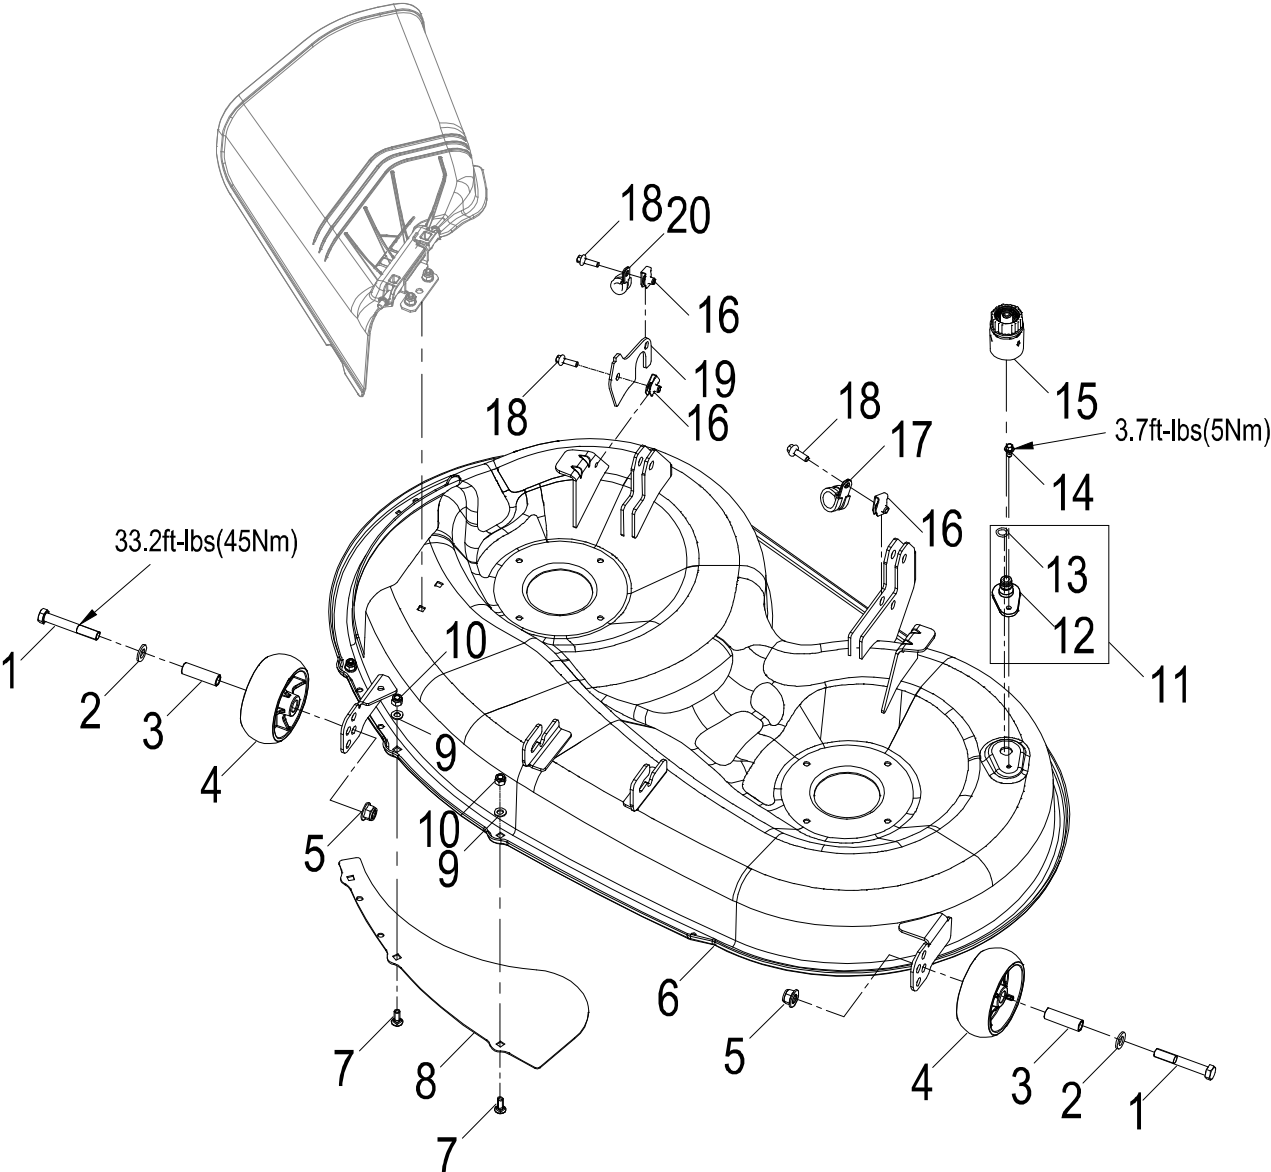

DECK ASSEMBLY 42"

ITEM NO.	PART NO.	DESCRIPTION	QTY
42-01	R0200401-00	Hexagon Head Bolts, M12×80	2
42-02	R0200543-00	Plain Washer, Φ12	2
42-03	R0202286-00	Roller Shaft	2
42-04	R0202287-00	Roller Wheel	2
42-05	R0200523-00	Locking Nut, M8	2
42-06	R0202288-00	42" Deck Assembly	1
42-07	R0200526-00	Cup Head Bolts-Grade B, M8×20	2
42-08	R0202289-00	Air Guide Housing	1
42-09	R0200548-00	Plain Washers, Φ8	2
42-10	R0200569-00	Lock Nut, M8	2
42-11	R0202290-00	Water Inlet and Outlet Connector Assembly (with O-Ring)	1
42-12	R0202291-00	Water Inlet and Outlet Connector	1
42-13	R0203283-00	O-Ring	1
42-14	R0202294-00	Phillips, ST6.3×16	1
42-15	R0203637-00	Adaptor	1
42-16	R0201314-00	Nut, Clip-On M6	3
42-17	R0103203-00	Wire Clamp	1
42-18	R0200507-00	Bolts, Flange M6×20	3
42-19	R0203340-00	Cord Clamp	1
42-20	R0205449-00	Wire Clamp	1