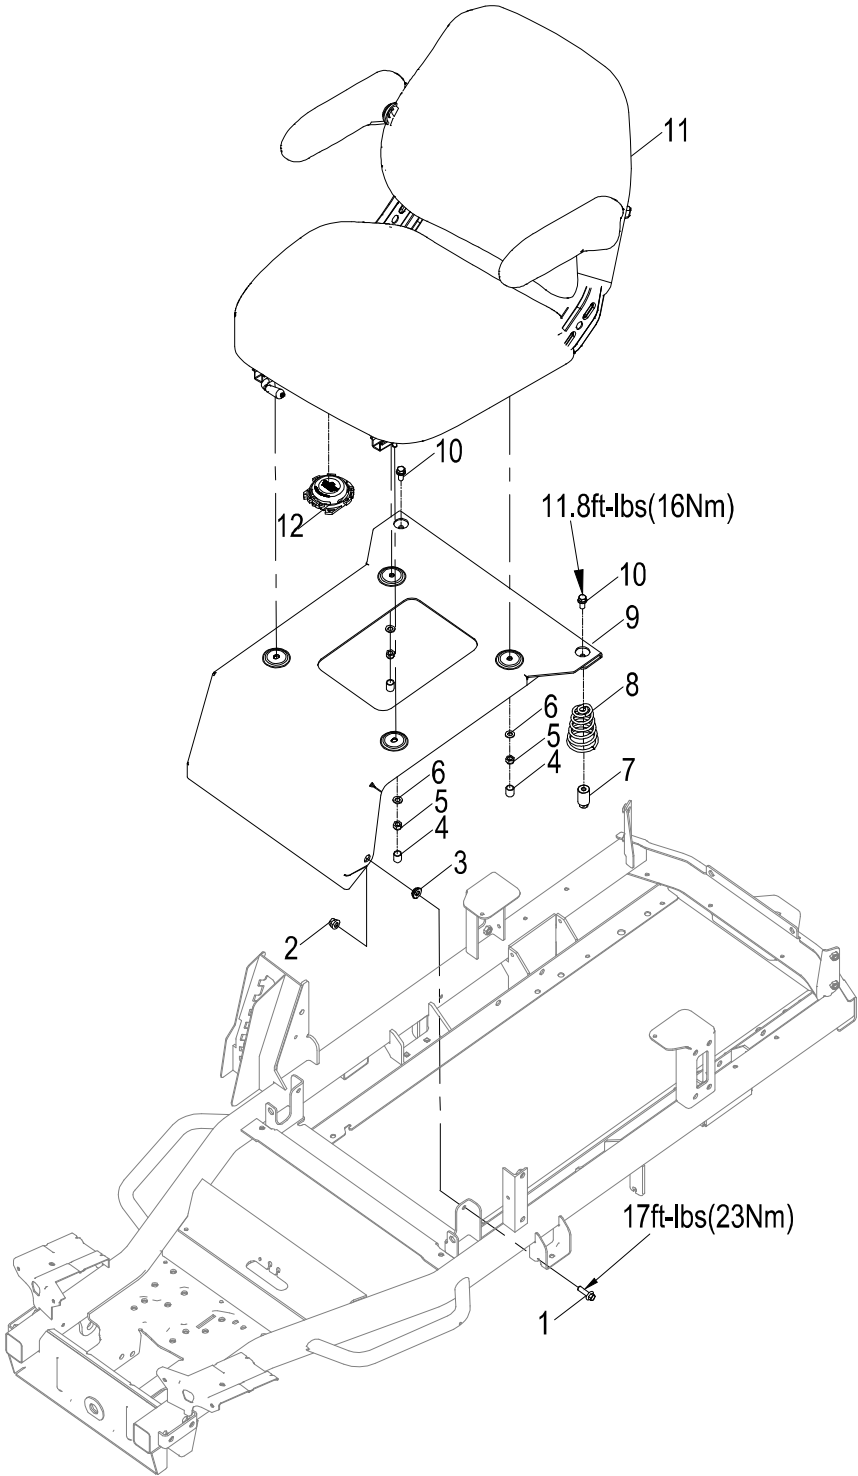

SEAT ASSEMBLY

ITEM NO.	PART NO.	DESCRIPTION	QTY
61-01	R0200398-00	Bolt, Hex M8×25	2
61-02	R0200496-00	Locking Flange Nut, M8	2
61-03	R0201528-00	Bushing	2
61-04	R0202186-00	Protective Sleeve	4
61-05	R0200571-00	Nut, 5/16-18	4
61-06	R0200548-00	Plain Washers, Φ8	4
61-07	R0202039-00	Limited Rod	2
61-08	R0203169-00	Spring	2
61-09	R0209404-00	Seat Fixed Plate	1
61-10	R0200534-00	Bolt, Hex with Washers M8×20	2
61-11	R0208522-00	Seat	1
61-12	R0102987-00	Presence Switch, Seat	1