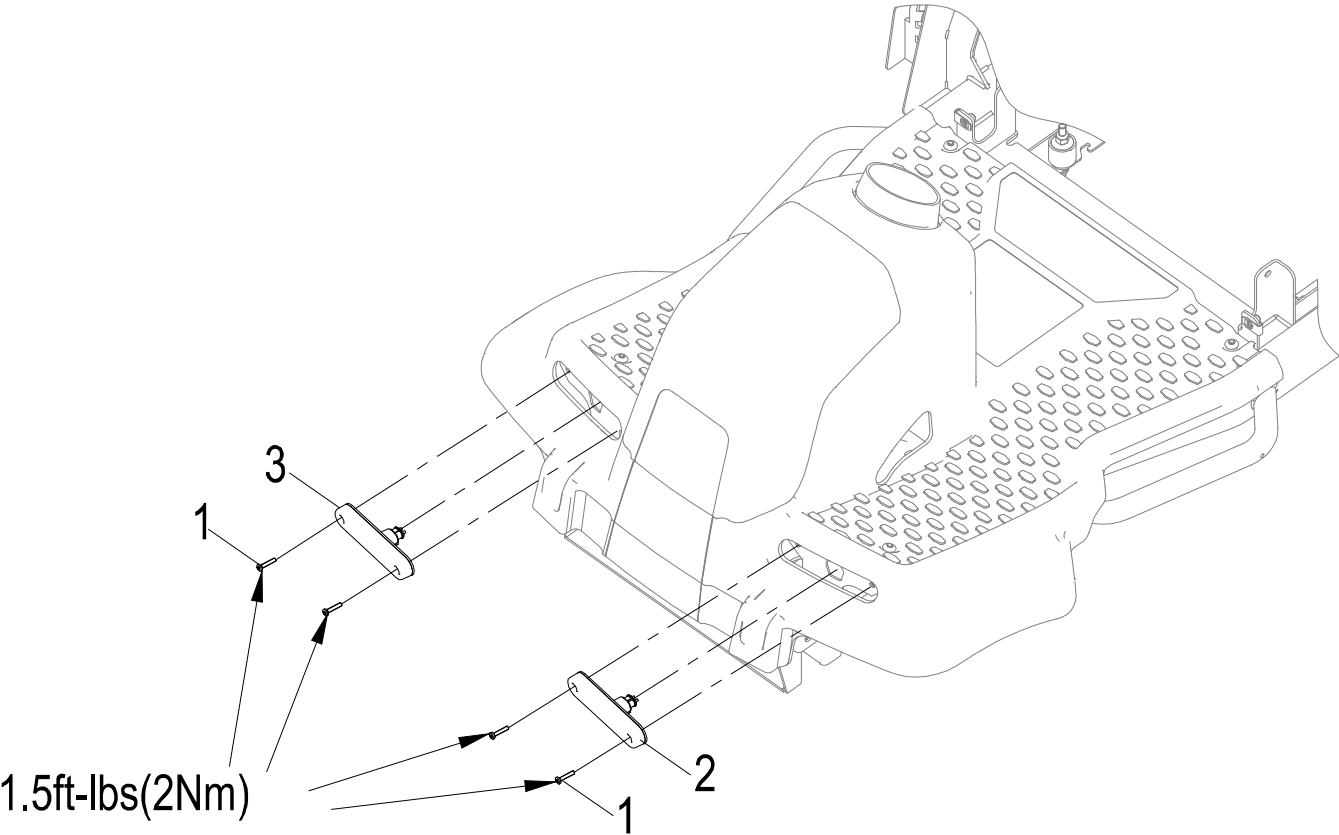

LIGHTS PARTS

ITEM NO.	PART NO.	DESCRIPTION	QTY
39-01	R0201545-00	Screw, Torx T20 ST4×20	4
39-02	R0202278-00	Left Light, Pedal	1
39-03	R0202279-00	Right Light, Pedal	1