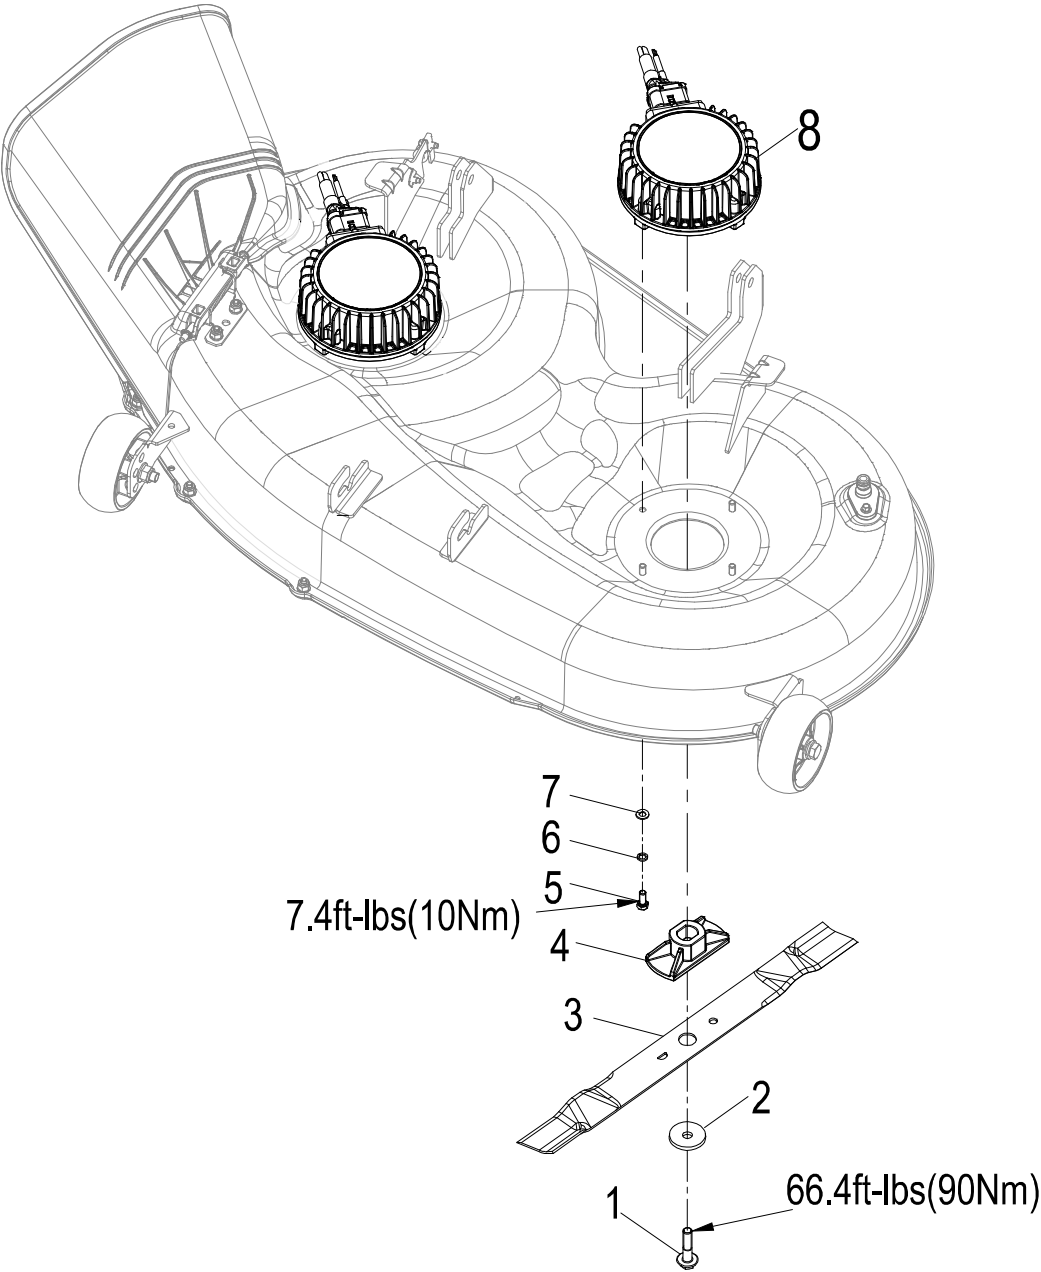

DECK, MOTORS, BLADES PARTS

ITEM NO.	PART NO.	DESCRIPTION	QTY
41-01	R0202285-00	Hexagon Head Bolts, 7/16-14UNC×50.8	2
41-02	R0202284-00	Washer	2
41-03	R0203256-00	2-in-1 Multi-Purpose Blade (42"/107cm Deck)	2
41-04	R0202282-00	Blade Collar	2
41-05	R0202281-00	Hexagon Head Bolts, 5/16-18UNC	8
41-06	R0202280-00	Spring Washer	8
41-07	R0200548-00	Plain Washers, Φ8	8
41-08	R0208412-00	Blade Motor (80V/82V)	2