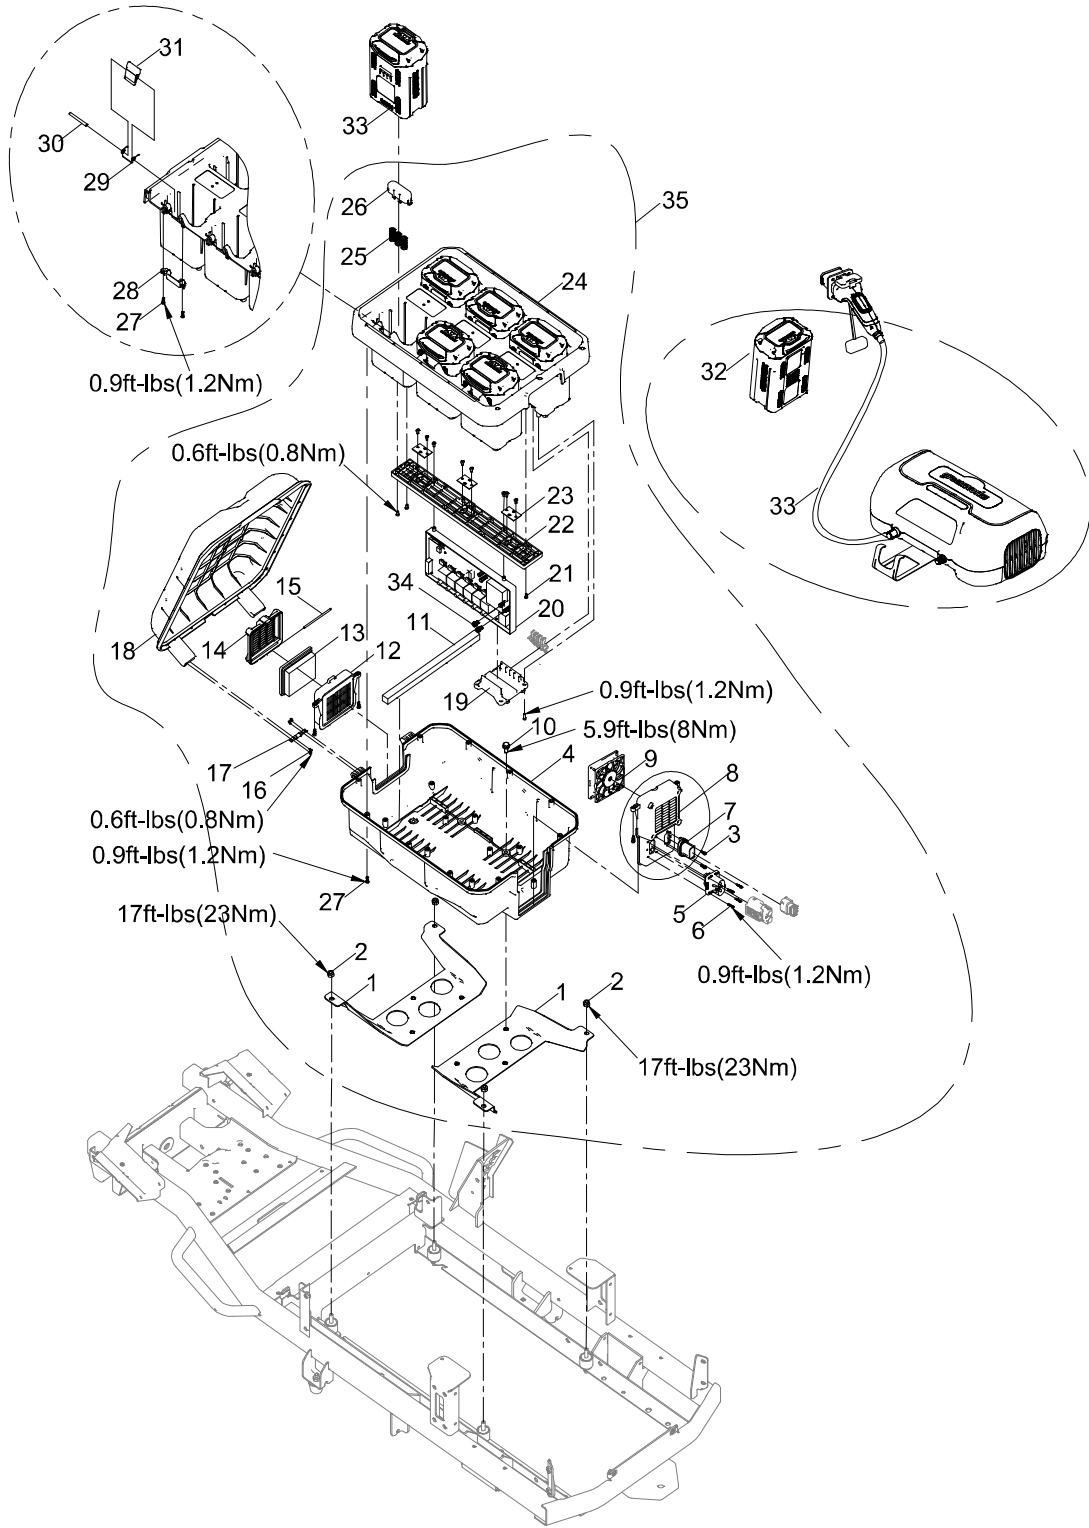

BATTERY AND CHARGER PARTS

ITEM NO.	PART NO.	DESCRIPTION	QTY
31-01	R0202636-00	Fixed Bracket	2
31-02	R0200520-00	Locking Nut, M8	4
31-03	R0203541-00	Screw, Torx T20 ST4×11	2
31-04	R0202638-00	Bottom Seat	1
31-05	R0205048-00	Battery Compartment Power Cords	1
31-06	R0203425-00	Pan Head Tapping Screws, ST2.9×16	4
31-07	R0205047-00	Battery Compartment Communication Line	1
31-08	R0103039-00	Rear Cover	1
31-09	R0202640-00	Fan	1
31-10	R0200534-00	Bolt, Hex with Washers M8×20	6
31-11	R0203160-00	Foam	2
31-12	R0202641-00	Middle Cover	1
31-13	R0202642-00	Filter Element	1
31-14	R0202643-00	Front Cover	1
31-15	R0202644-00	Rotating Shaft	1
31-16	R0203286-00	Screw, M3×6	8
31-17	R0202646-00	Flap Hinge	2
31-18	R0208555-00	Battery Pack Flap Assembly	1
31-19	R0203171-00	Press Board	3
31-20	R0209707-00	PCBA (Battery Pack)	1
31-21	R0202649-00	Screw, Torx T20 ST4×10	12
31-22	R0202650-00	Base Mounting Plate	1
31-23	R0203237-00	Light Indicator Board	3
31-24	R0203250-00	Battery Compartment (80V/82V)	1
31-25	R0202671-00	Reset Spring	18
31-26	R0203287-00	Spring Base	6
31-27	R0203426-00	Screw, Torx T20 ST4×16	38
31-28	R0206560-00	Release Button Shaft Retaining Plate	6
31-29	R0202672-00	Torsional Spring	6
31-30	R0202657-00	Axial	6
31-31	R0203174-00	Battery Release Button	6
31-32		GW Charger ●	-
31-33		GW Battery ●	-
31-34	R0200380-00	Bolt, Hex with Washers M8×16	2
31-35	R0209643-00	Battery Compartment Assembly	1

● Accessory