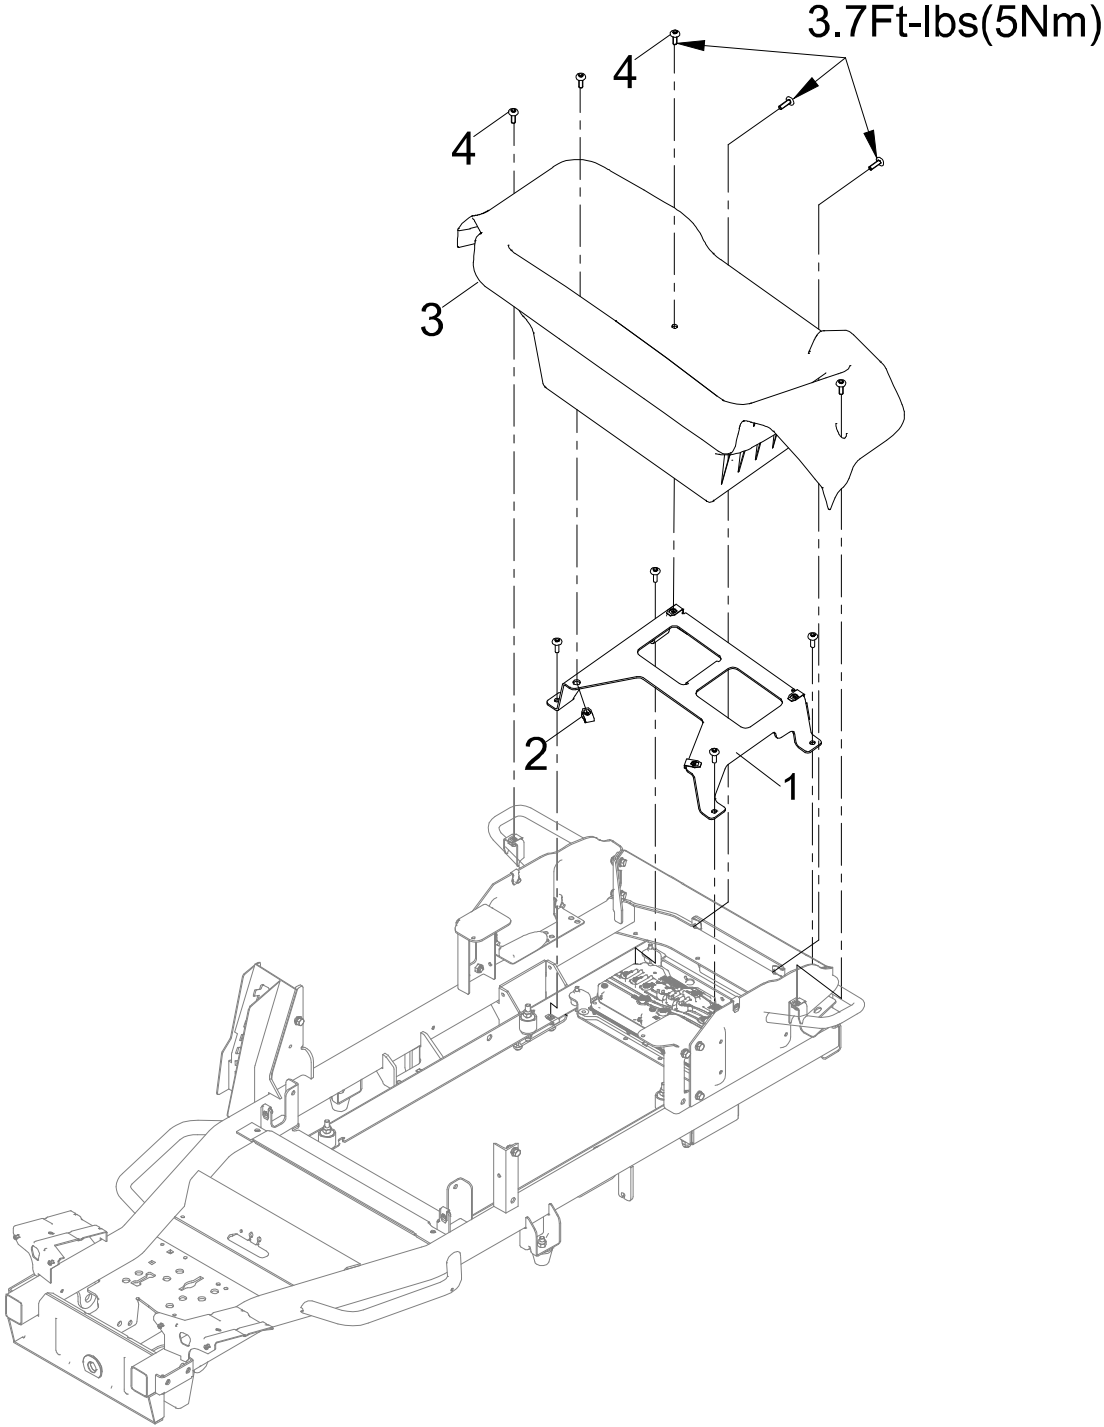

GUARDS AND PROTECTIVE PARTS 2

ITEM NO.	PART NO.	DESCRIPTION	QTY
28-01	R0207101-00	Controller Mounting Plate	1
28-02	R0201314-00	Nut, Clip-On M6	4
28-03	R0202009-00	Bucket	1
28-04	R0201376-00	Screw, Torx T30 M6×20	12