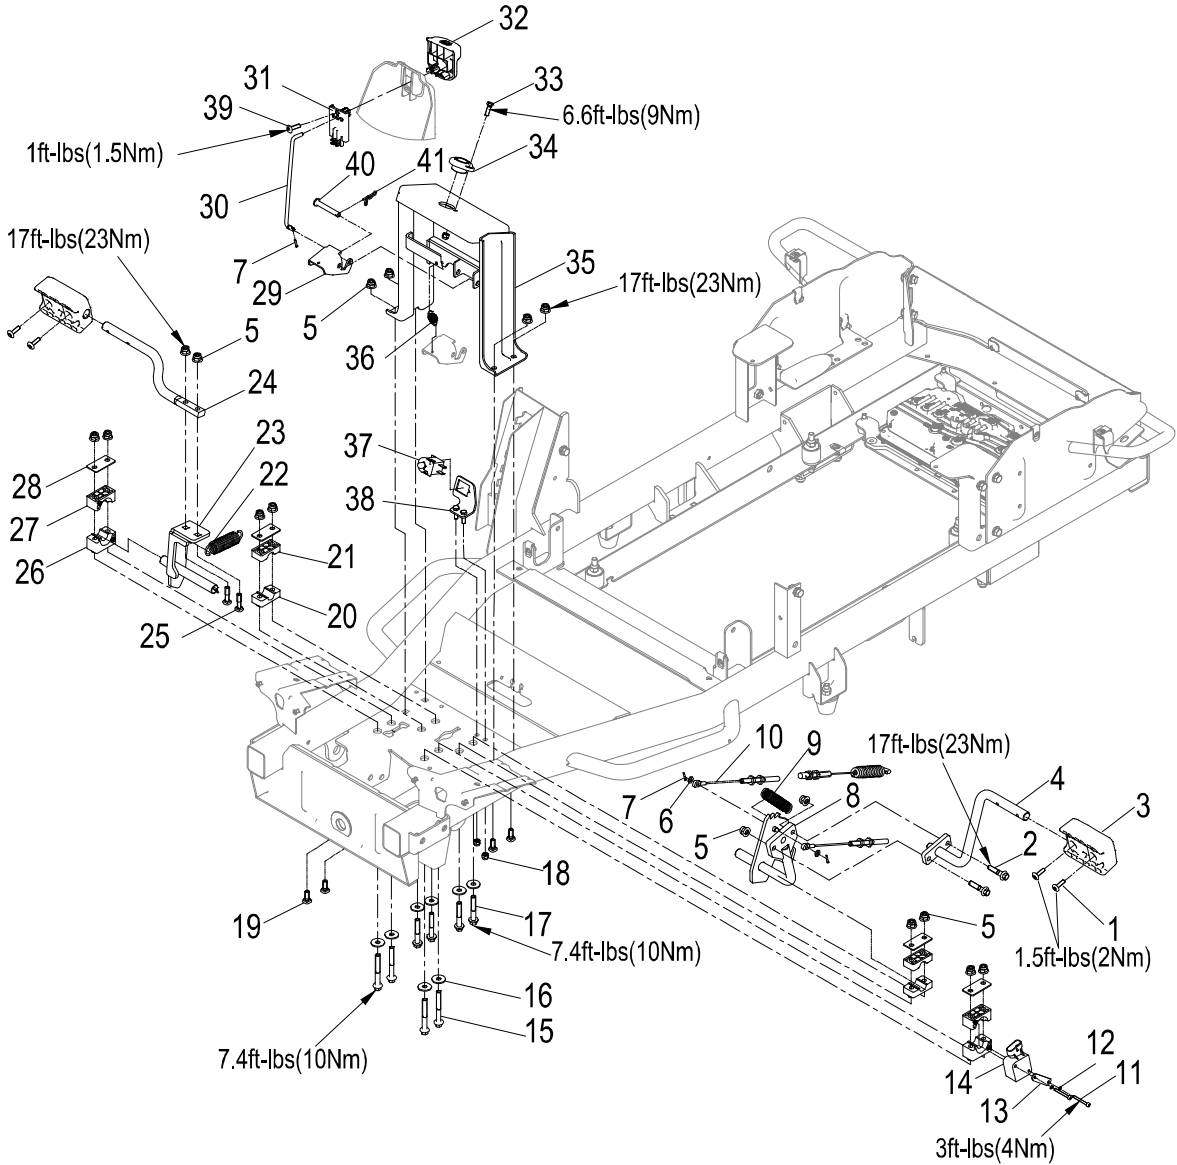

PEDALS ASSEMBLY

ITEM NO.	PART NO.	DESCRIPTION	QTY
68-01	R0201376-00	Screw, Torx T30 M6×20	4
68-02	R0200349-00	Bolts, Flange M8×35	2
68-03	R0202071-00	Pedal	2
68-04	R0103057-00	Brake Swing Arm	1
68-05	R0200496-00	Locking Flange Nut, M8	16
68-06	R0200547-00	Plain Washers, Φ6	2
68-07	R0202073-00	Split Pin	3
68-08	R0103058-00	Rear Rotating Shaft Weldment	1
68-09	R0202077-00	Brake Extension Spring	1
68-10	R0202074-00	Brake Cable	2
68-11	R0201539-00	Socket Head Cap Screw, M4×35	2
68-12	R0200536-00	Spring Washer, Φ4	2
68-13	R0201541-00	Subplate	1
68-14	R0201542-00	Accelerator	1
68-15	R0200510-00	Hexagon Flange Bolt, M8×65	4
68-16	R0200541-00	Washer Φ8	8
68-17	RA32204688	Hexagon Flange Bolt, M8×50	8
68-18	R0200518-00	Locking Nut, M6	3
68-19	R0200526-00	Cup Head Bolts-Grade B, M8×20	4
68-20	R0103059-00	Support Base	2
68-21	R0103060-00	Support Base	2
68-22	R0202080-00	Spring, Brake Release	1
68-23	R0103061-00	Pedal Weldment	1
68-24	R0103062-00	Front Pedal	1
68-25	R0200528-00	Carriage Bolt, M8×30	2
68-26	R0103063-00	Lower Base	2
68-27	R0103064-00	Upper Coverplate	2
68-28	R0103065-00	Retaining Plate	4
68-29	R0103066-00	Limit Plate	1
68-30	R0103067-00	Pull Handle	1
68-31	R0103068-00	Connector	1
68-32	R0209467-00	Parking Handle	1