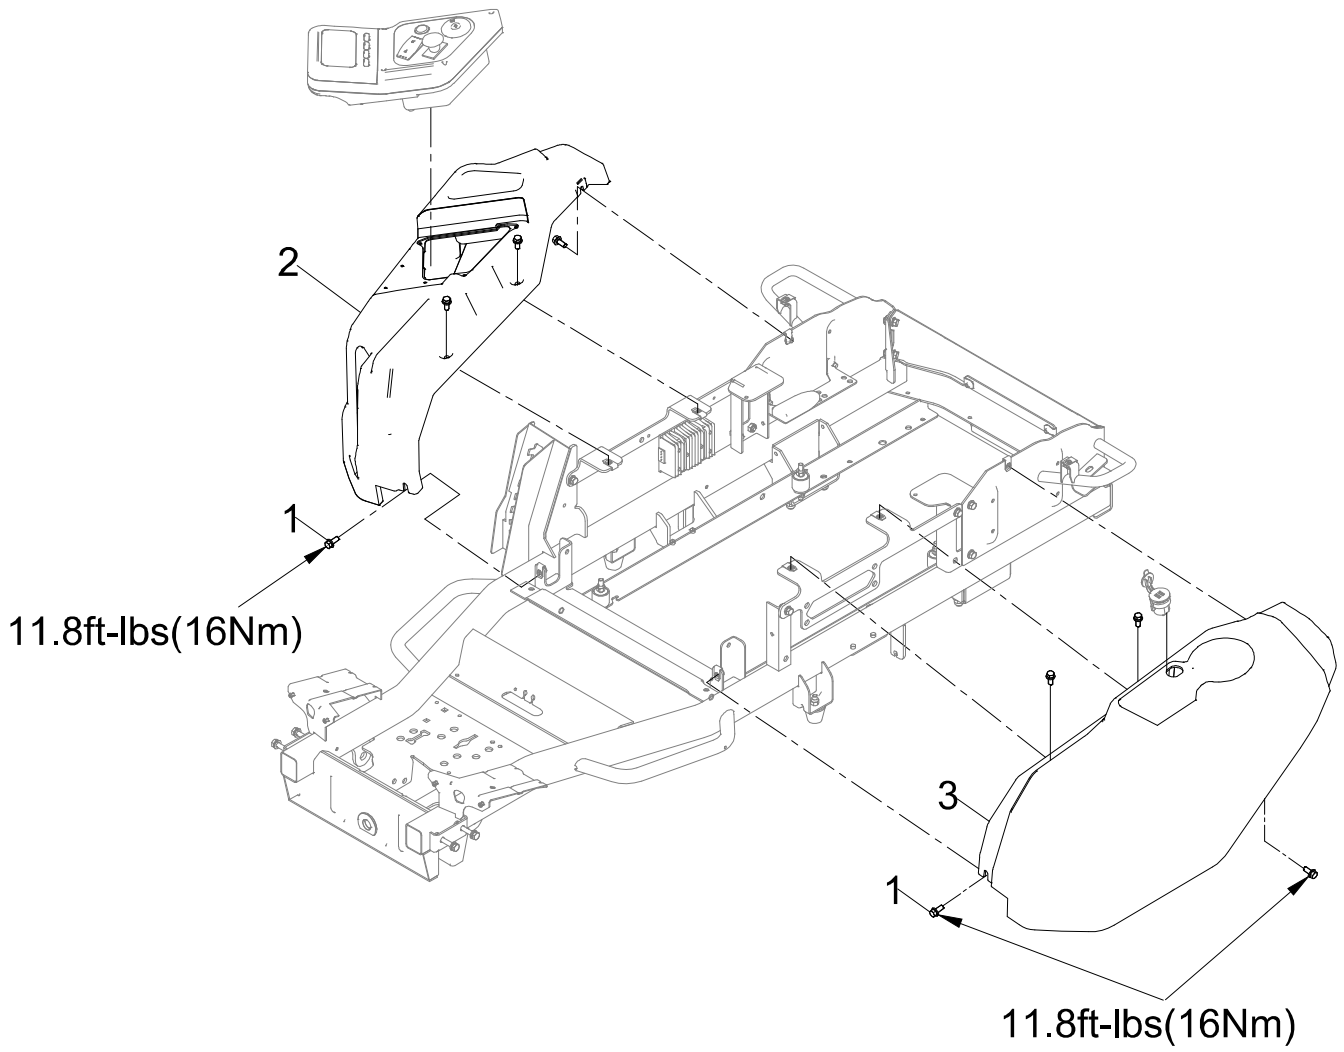

TOWER ASSEMBLY 2

ITEM NO.	PART NO.	DESCRIPTION	QTY
23-01	R0200534-00	Bolt, Hex with Washers M8×20	8
23-02	R0209409-00	Right Guard	1
23-03	R0209408-00	Left Cover Piece	1