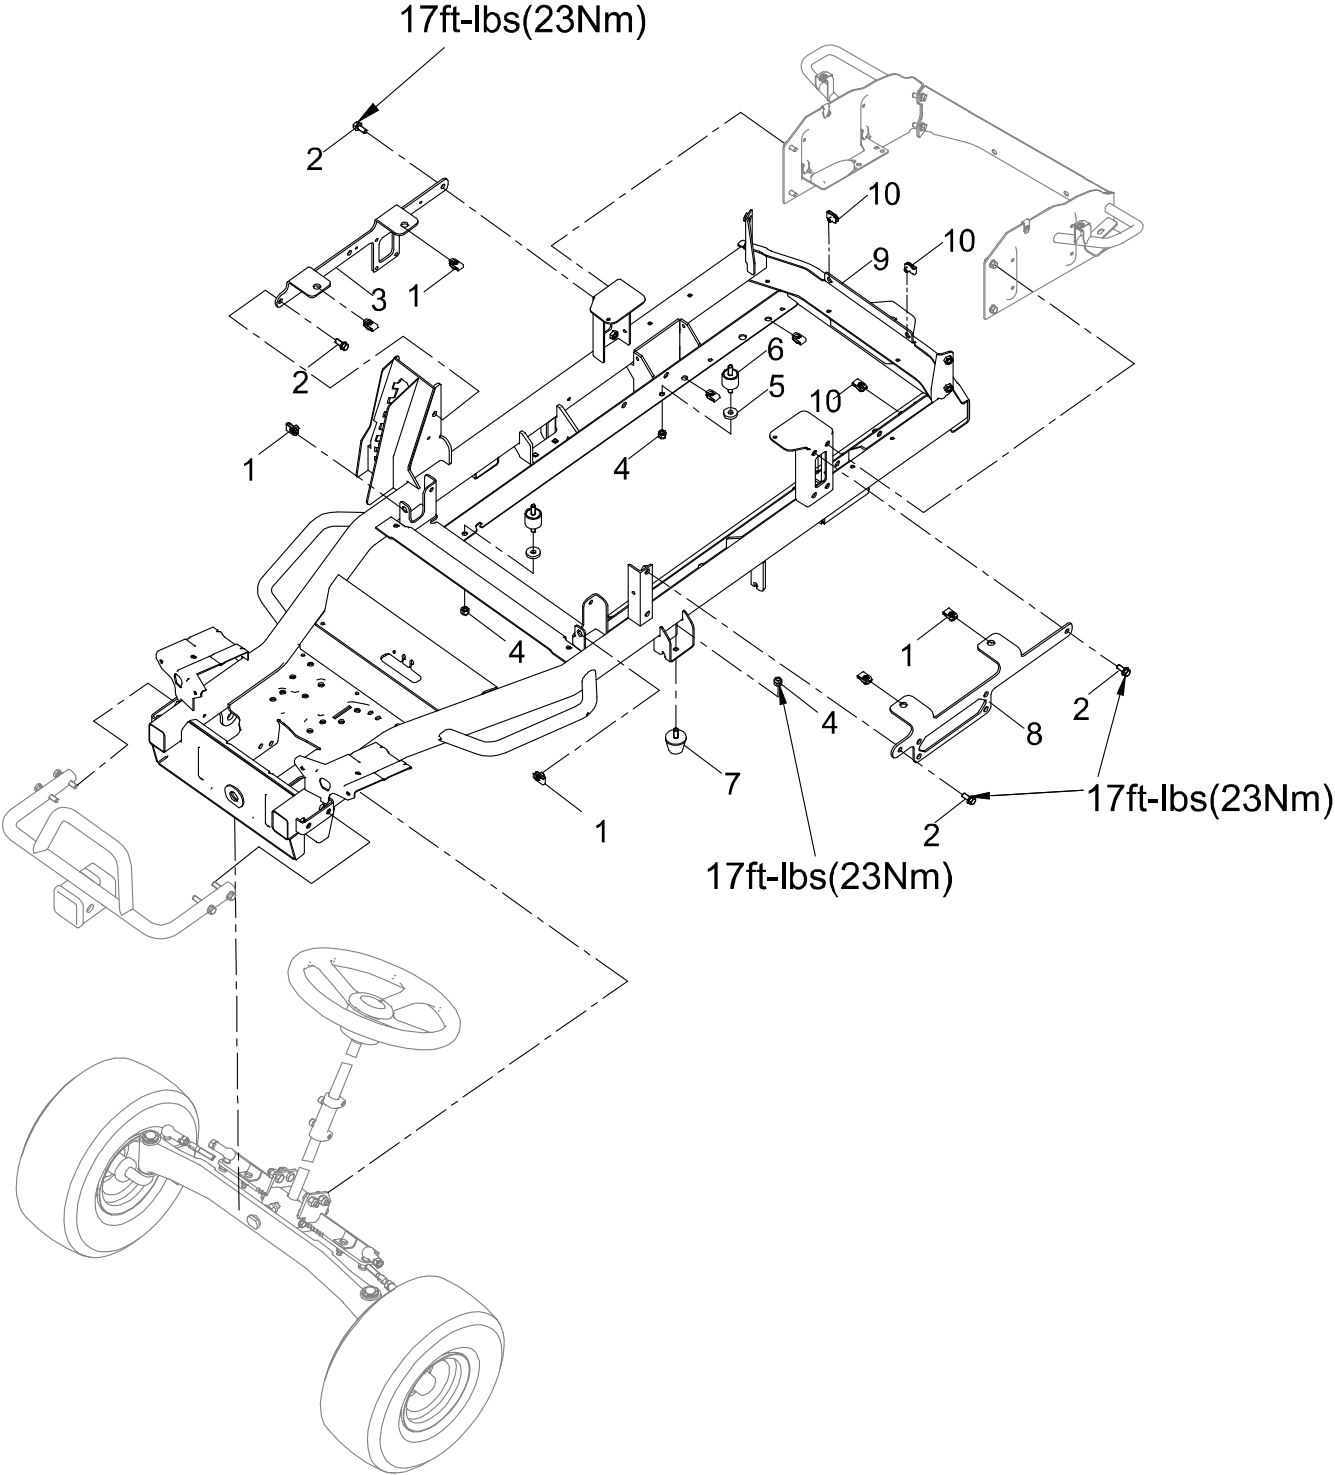

FRAME ASSEMBLY

ITEM NO.	PART NO.	DESCRIPTION	QTY
21-01	R0200549-00	Nut M8	6
21-02	R0200534-00	Bolt, Hex with Washers M8×20	4
21-03	R0203249-00	Mounting Plate	1
21-04	R0200520-00	Locking Nut, M8	6
21-05	R0203158-00	Washer	4
21-06	R0201412-00	Rubber Bumper	4
21-07	R0200710-00	Rubber Bumper	2
21-08	R0202007-00	Mounting Plate	1
21-09	R0209411-00	Frame Weldment ■	1
21-10	R0201314-00	Nut, Clip-On M6	6