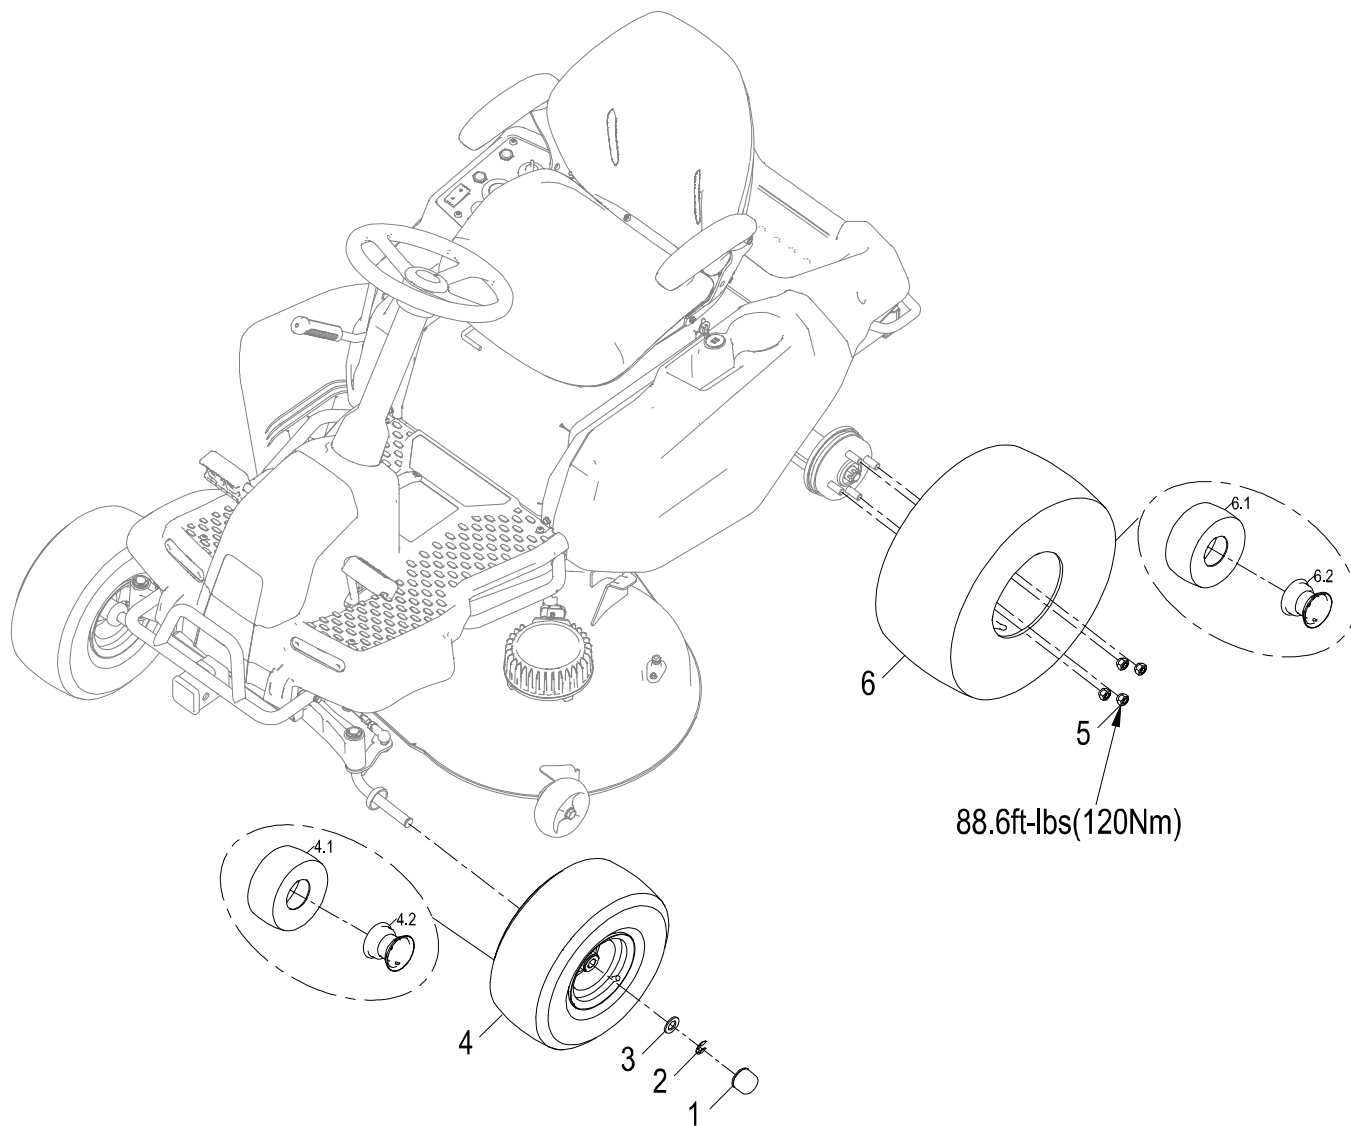

WHEELS ASSEMBLY

ITEM NO.	PART NO.	DESCRIPTION	QTY
51-01	R0202035-00	Front Wheel Cover	2
51-02	R0202036-00	Fixed Pin	2
51-03	R0202661-00	Washer	2
51-04	R0203175-00	Front Wheel / Tire Assy, 15×6-6	2
4.1	R0209578-00	Front Wheel / Tire, 15×6-6	2
4.2	R0209579-00	Front Wheel / Rim, 15×6-6	2
51-05	R0200368-00	Nut, 1/2-20UNF	8
51-06	R0201518-00	Rear Wheel / Tire Assy, 20×10-8	2
6.1	R0208536-00	Rear Wheel / Tire, 20×10-8	2
6.2	R0208535-00	Rear Wheel / Rim, 20×10-8	2