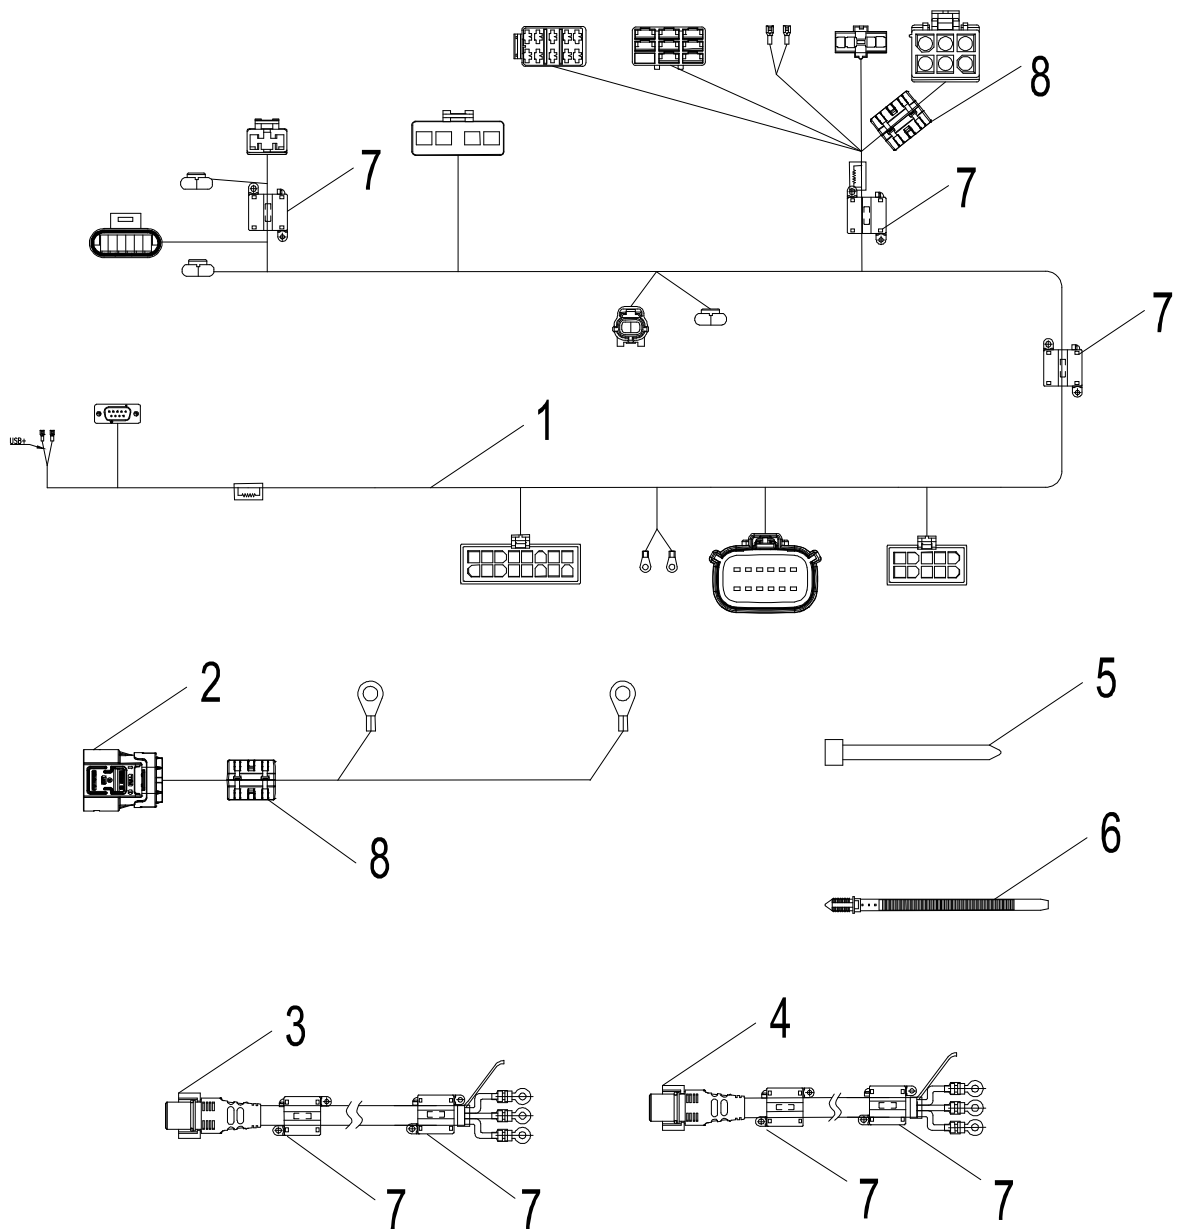

WIRE HARNESS

ITEM NO.	PART NO.	DESCRIPTION	QTY
33-01	R0209709-00	Control Wiring Harness for Whole Machine	1
33-02	R0103179-00	Power Wiring Harness for Whole Machine	1
33-03	R0103180-00	Left Blade Motor Wire Harness Assembly	1
33-04	R0103181-00	Right Blade Motor Wire Harness Assembly	1
33-05	R0200390-00	Zip Tie	50
33-06	R0202543-00	Zip Tie	15
33-07	R0208154-00	Ferrite, E04SRXA401938	7
33-08	R0208153-00	Ferrite, E04SRXA241336AB	2