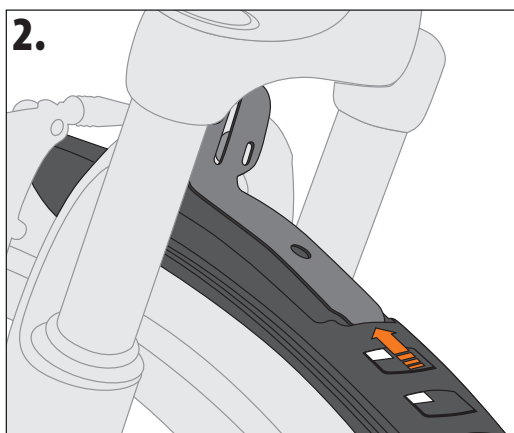

FRONT

REAR

The ESC-system prevents locking of the front wheel when a foreign body should be caught between tyre and mudguard. The stays release in such a case automatically. These can be pressed in again afterwards.

EN. VELO 55 JUNIOR

Easy to mount 24" mudguard set for front and rear. Slide-in feature for quick attachment. Optional mounting quick for rear stays available.

1. STAY-ASSEMBLING

2. FRAME-ASSEMBLING

3. LENGHT-ADJUSTEMENT