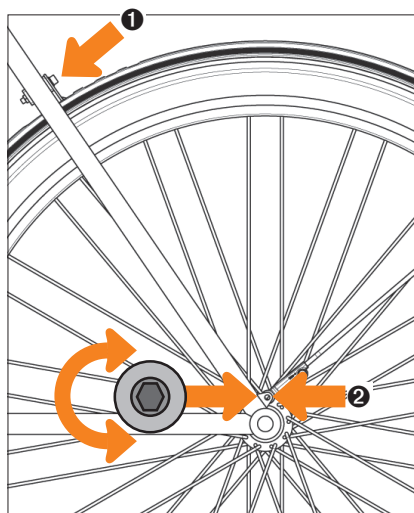

FRONT

REAR

The ESC-system prevents locking of the front wheel when a foreign body should be caught between tyre and mudguard. The stays release in such a case automatically. These can be pressed in again afterwards.

EN. VELO 55 JUNIOR

Easy to mount 24" mudguard set for front and rear. Slide-in feature for quick attachment. Optional mounting quick for rear stays available.

1. STAY-ASSEMBLING

2. FRAME-ASSEMBLING

3. LENGHT-ADJUSTEMENT