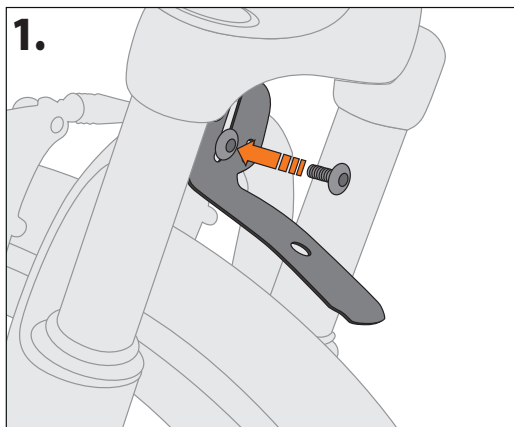

FRONT

REAR

The ESC-system prevents locking of the front wheel when a foreign body should be caught between tyre and mudguard. The stays release in such a case automatically. These can be pressed in again afterwards.

EN. VELO 55 JUNIOR

Easy to mount 24" mudguard set for front and rear. Slide-in feature for quick attachment. Optional mounting quick for rear stays available.

1. STAY-ASSEMBLING

2. FRAME-ASSEMBLING

3. LENGHT-ADJUSTEMENT