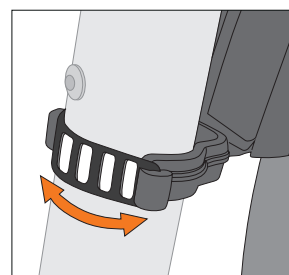

FRONT

REAR

The ESC-system prevents locking of the front wheel when a foreign body should be caught between tyre and mudguard. The stays release in such a case automatically. These can be pressed in again afterwards.

EN. VELO 55 JUNIOR

Easy to mount 24" mudguard set for front and rear. Slide-in feature for quick attachment. Optional mounting quick for rear stays available.

1. STAY-ASSEMBLING

2. FRAME-ASSEMBLING

3. LENGHT-ADJUSTEMENT