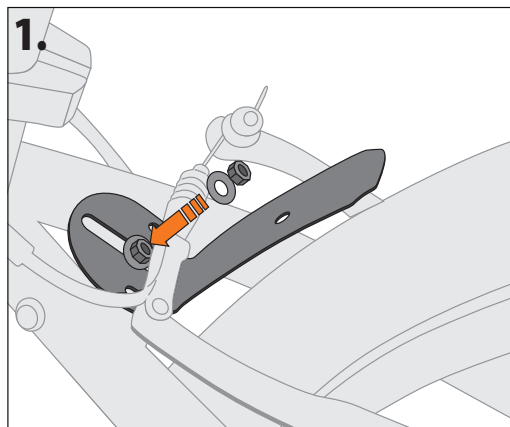

FRONT

REAR

The ESC-system prevents locking of the front wheel when a foreign body should be caught between tyre and mudguard. The stays release in such a case automatically. These can be pressed in again afterwards.

EN. VELO 55 JUNIOR

Easy to mount 24" mudguard set for front and rear. Slide-in feature for quick attachment. Optional mounting quick for rear stays available.

1. STAY-ASSEMBLING

2. FRAME-ASSEMBLING

3. LENGHT-ADJUSTEMENT