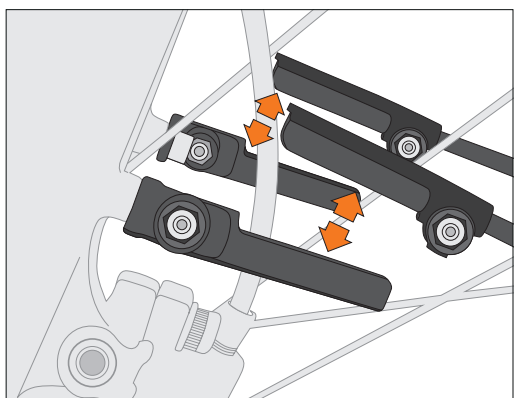

FRONT

REAR

The ESC-system prevents locking of the front wheel when a foreign body should be caught between tyre and mudguard. The stays release in such a case automatically. These can be pressed in again afterwards.

EN. VELO 55 JUNIOR

Easy to mount 24" mudguard set for front and rear. Slide-in feature for quick attachment. Optional mounting quick for rear stays available.

1. STAY-ASSEMBLING

2. FRAME-ASSEMBLING

3. LENGHT-ADJUSTEMENT