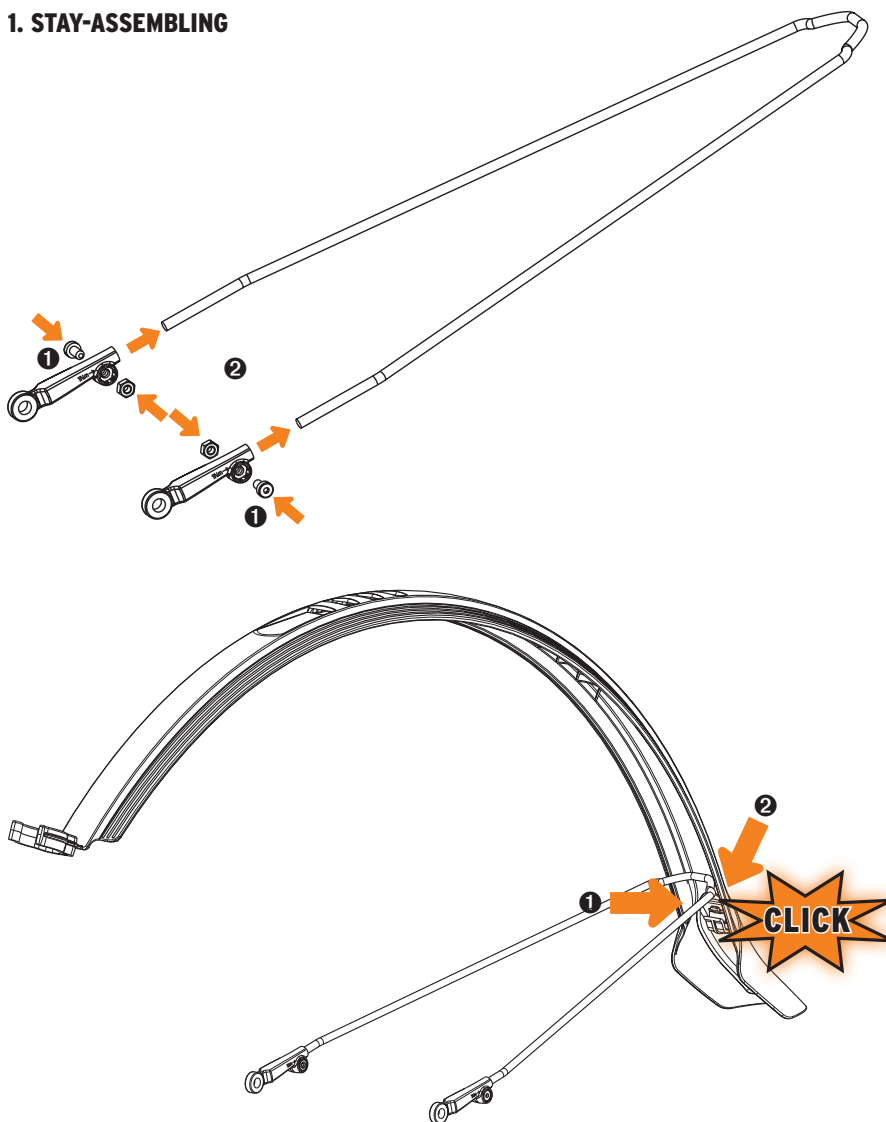

FRONT

REAR

The ESC-system prevents locking of the front wheel when a foreign body should be caught between tyre and mudguard. The stays release in such a case automatically. These can be pressed in again afterwards.

EN. VELO 55 JUNIOR

Easy to mount 24" mudguard set for front and rear. Slide-in feature for quick attachment. Optional mounting quick for rear stays available.

1. STAY-ASSEMBLING

2. FRAME-ASSEMBLING

3. LENGHT-ADJUSTEMENT