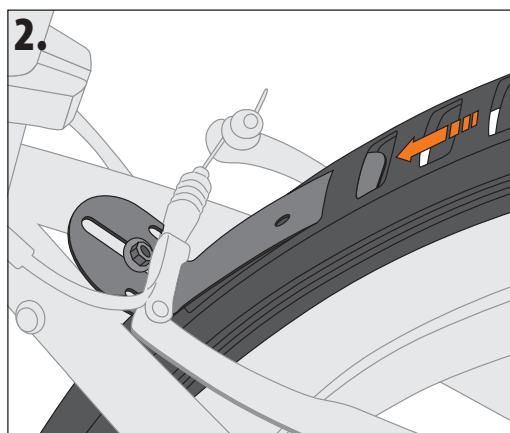

FRONT

REAR

The ESC-system prevents locking of the front wheel when a foreign body should be caught between tyre and mudguard. The stays release in such a case automatically. These can be pressed in again afterwards.

EN. VELO 55 JUNIOR

Easy to mount 24" mudguard set for front and rear. Slide-in feature for quick attachment. Optional mounting quick for rear stays available.

1. STAY-ASSEMBLING

2. FRAME-ASSEMBLING

3. LENGHT-ADJUSTEMENT