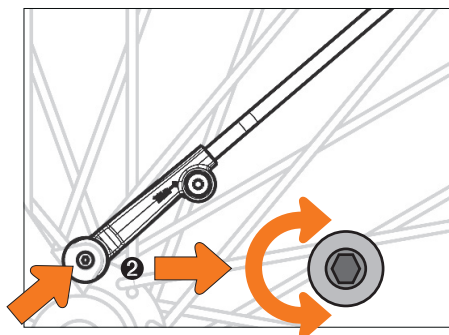

OR

EN. VELO 65 MOUNTAIN REAR 29 ZOLL

Easy to mount 29" mudguard set for rear. Snap-in stainless for extra secure mounting. Suitable for frame tubes of 25-35 mm diameter.

1. STAY-ASSEMBLING

2. FRAME-ASSEMBLING

3. LENGHT-ADJUSTEMENT