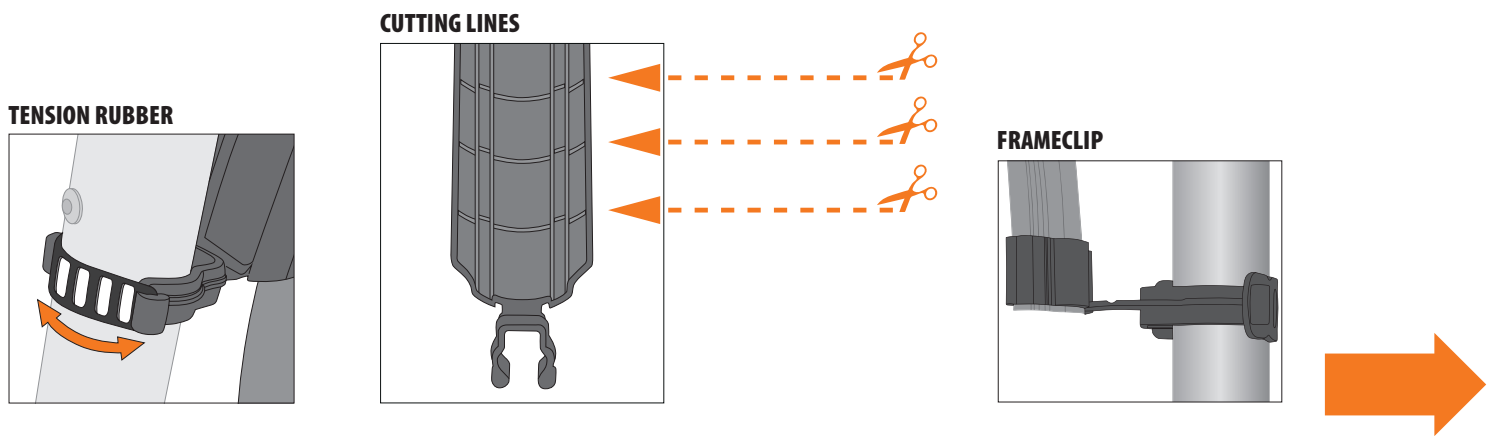

OR

EN. VELO 65 MOUNTAIN REAR 29 ZOLL

Easy to mount 29" mudguard set for rear. Snap-in stainless for extra secure mounting. Suitable for frame tubes of 25-35 mm diameter.

1. STAY-ASSEMBLING

2. FRAME-ASSEMBLING

3. LENGHT-ADJUSTEMENT