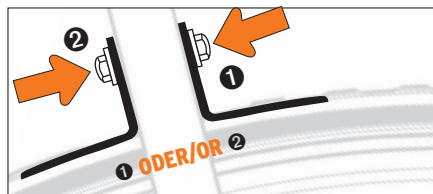

OR

EN. VELO 65 MOUNTAIN REAR 29 ZOLL

Easy to mount 29" mudguard set for rear. Snap-in stainless for extra secure mounting. Suitable for frame tubes of 25-35 mm diameter.

1. STAY-ASSEMBLING

2. FRAME-ASSEMBLING

3. LENGHT-ADJUSTEMENT