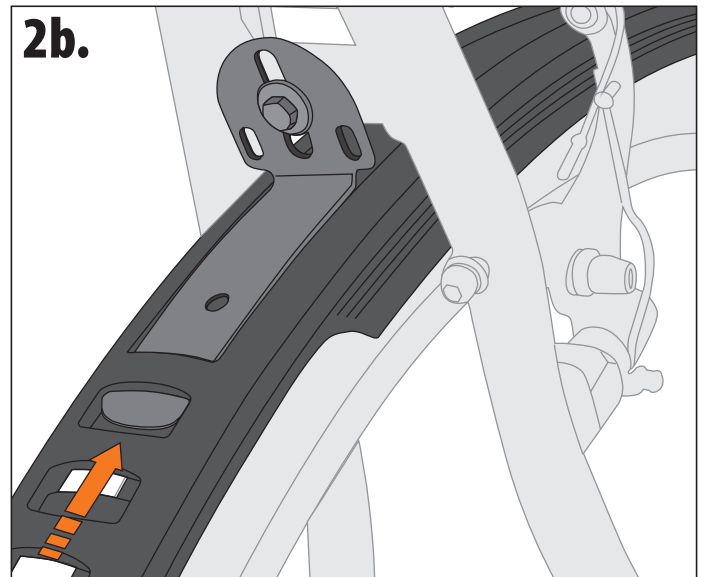

OR

EN. VELO 65 MOUNTAIN REAR 29 ZOLL

Easy to mount 29" mudguard set for rear. Snap-in stainless for extra secure mounting. Suitable for frame tubes of 25-35 mm diameter.

1. STAY-ASSEMBLING

2. FRAME-ASSEMBLING

3. LENGHT-ADJUSTEMENT