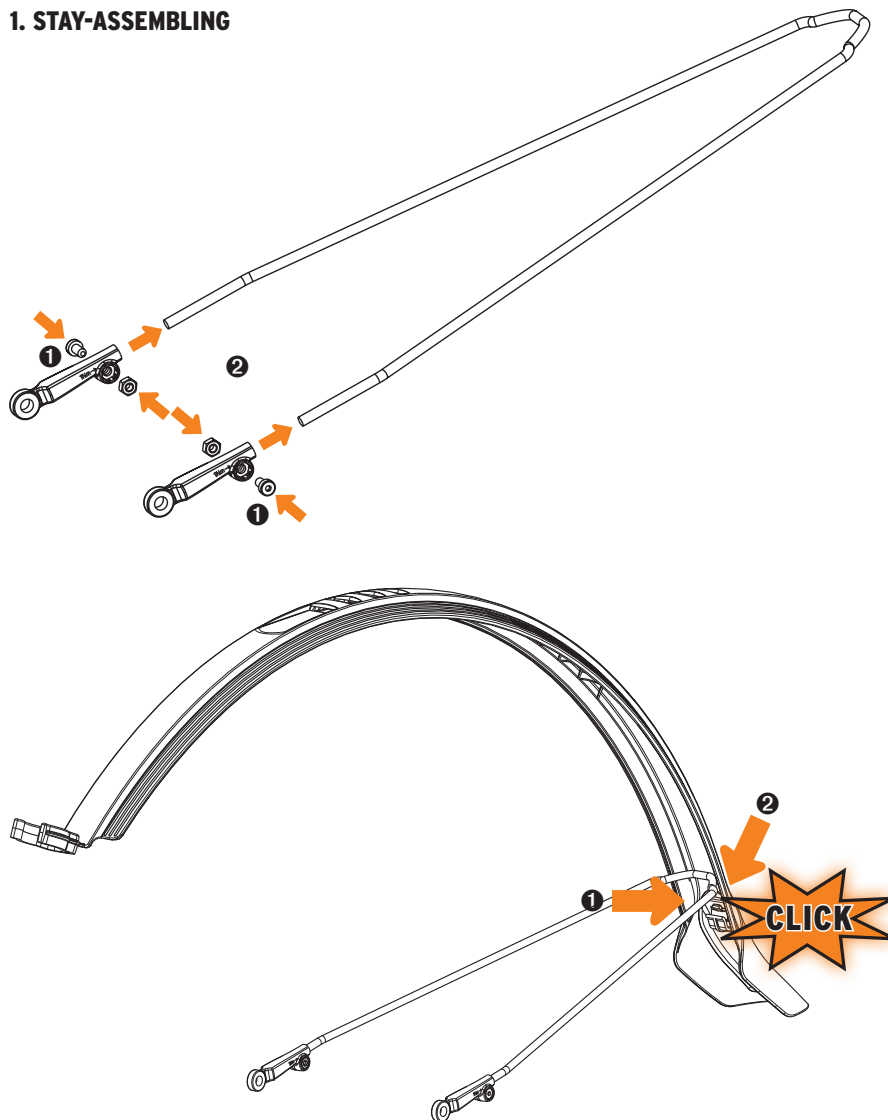

OR

EN. VELO 65 MOUNTAIN REAR 29 ZOLL

Easy to mount 29" mudguard set for rear. Snap-in stainless for extra secure mounting. Suitable for frame tubes of 25-35 mm diameter.

1. STAY-ASSEMBLING

2. FRAME-ASSEMBLING

3. LENGHT-ADJUSTEMENT