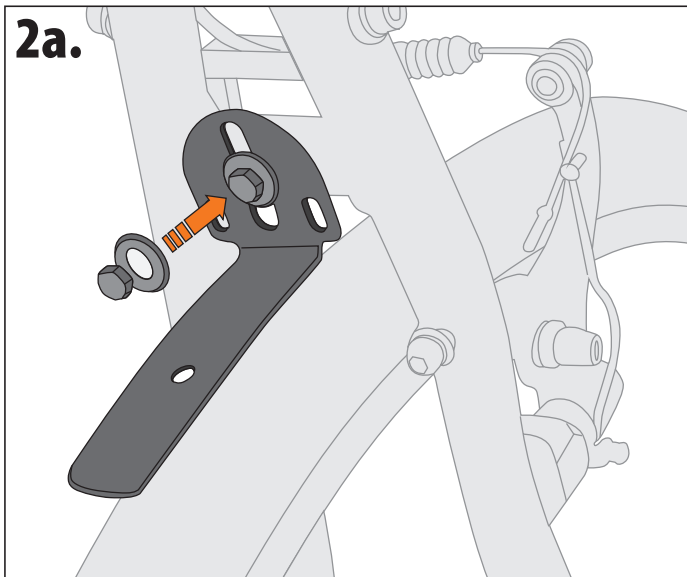

OR

EN. VELO 65 MOUNTAIN REAR 29 ZOLL

Easy to mount 29" mudguard set for rear. Snap-in stainless for extra secure mounting. Suitable for frame tubes of 25-35 mm diameter.

1. STAY-ASSEMBLING

2. FRAME-ASSEMBLING

3. LENGHT-ADJUSTEMENT