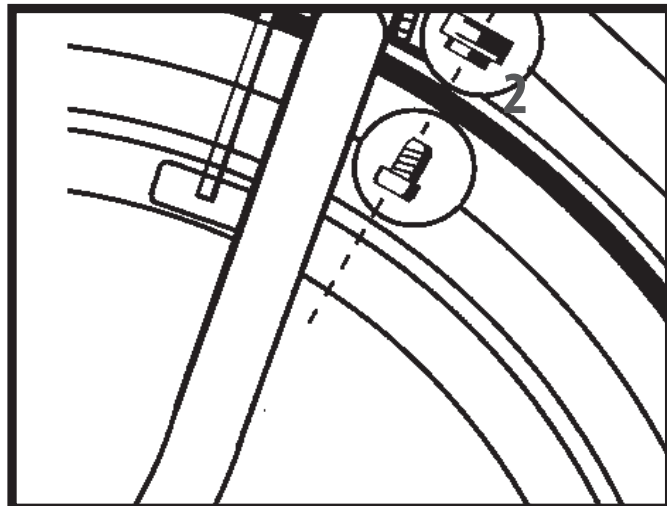

FRONT

REAR

EN. HIGHTREK SET

Plastic snap-on mudguard set for 26" wheels. Universal mounting and frame clip. For set tube diameters \varnothing 28 - 35 mm. V-brake suitable.