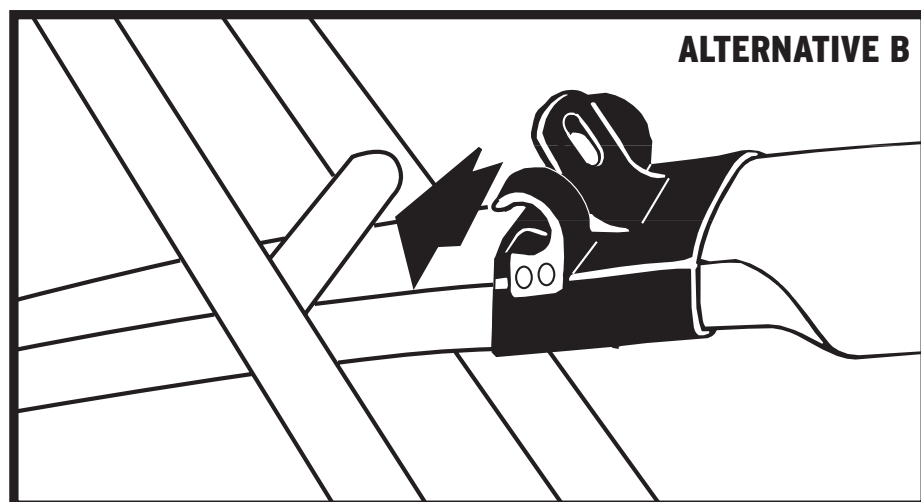

FRONT

REAR

EN. HIGHTREK SET

Plastic snap-on mudguard set for 26" wheels. Universal mounting and frame clip. For set tube diameters \varnothing 28 - 35 mm. V-brake suitable.