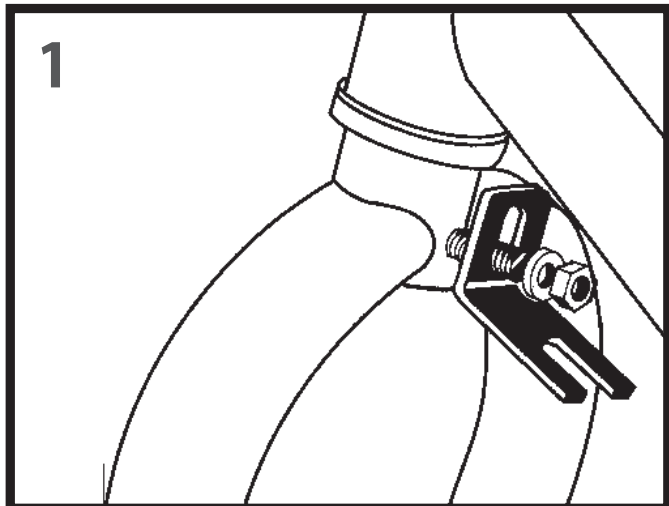

FRONT

REAR

EN. HIGHTREK SET

Plastic snap-on mudguard set for 26" wheels. Universal mounting and frame clip. For set tube diameters \varnothing 28 - 35 mm. V-brake suitable.