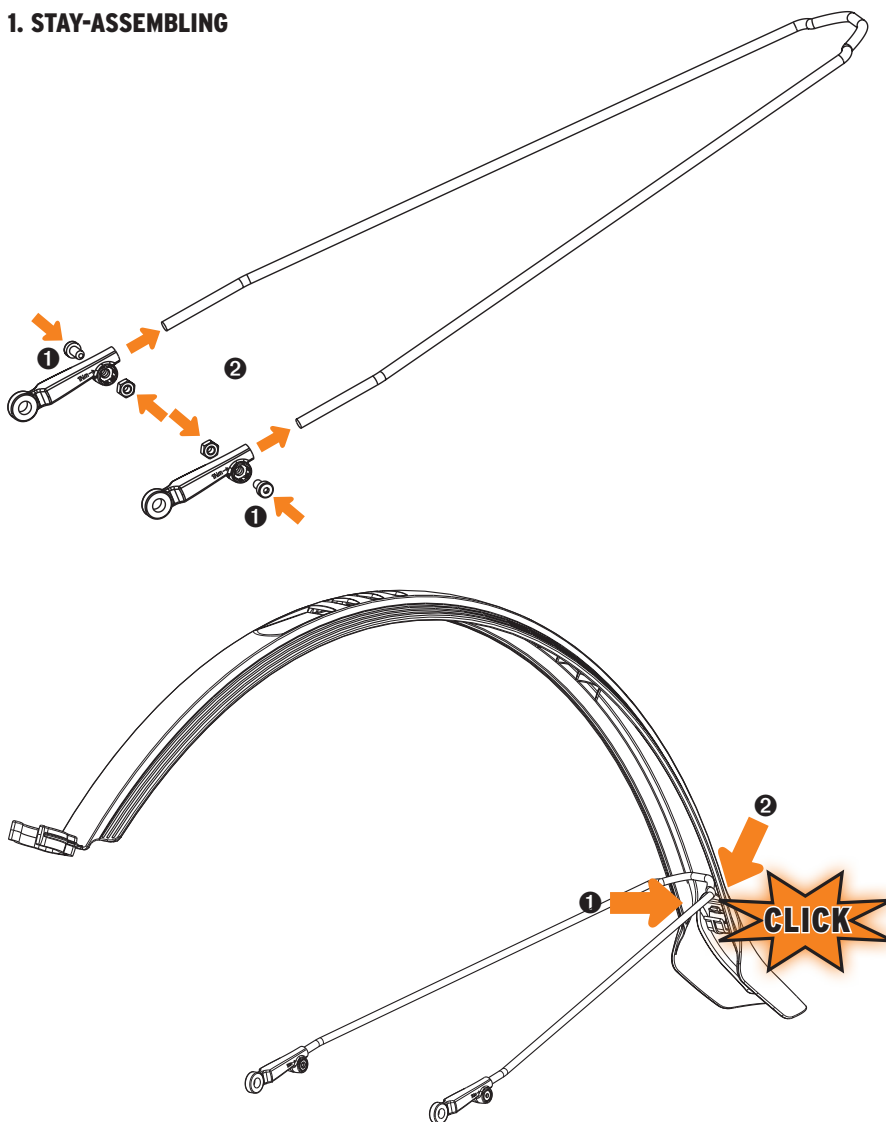

FRONT

REAR

The ESC-system prevents locking of the front wheel when a foreign body should be caught between tyre and mudguard. The stays release in such a case automatically. These can be pressed in again afterwards.

EN. VELO 55 KIDS

Easy to mount 20" mudguard set for front and rear. Slide-in feature for quick attachment. Optional mounting quick for rear stays available.

1. STAY-ASSEMBLING

2. FRAME-ASSEMBLING

3. LENGHT-ADJUSTEMENT