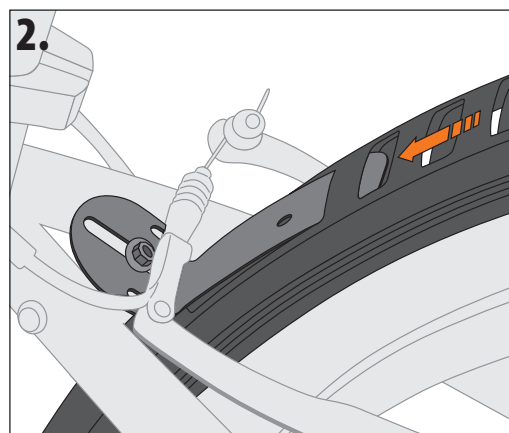

FRONT

REAR

The ESC-system prevents locking of the front wheel when a foreign body should be caught between tyre and mudguard. The stays release in such a case automatically. These can be pressed in again afterwards.

EN. VELO 55 KIDS

Easy to mount 20" mudguard set for front and rear. Slide-in feature for quick attachment. Optional mounting quick for rear stays available.

1. STAY-ASSEMBLING

2. FRAME-ASSEMBLING

3. LENGHT-ADJUSTEMENT