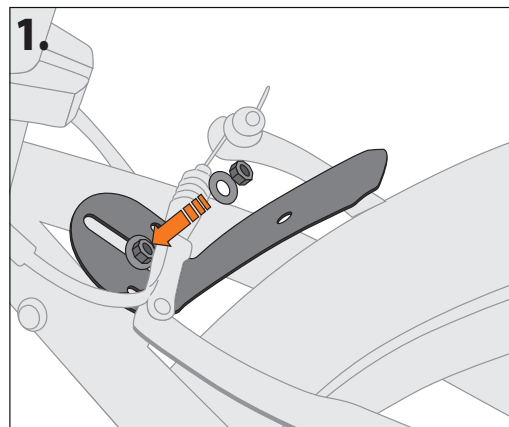

FRONT

REAR

The ESC-system prevents locking of the front wheel when a foreign body should be caught between tyre and mudguard. The stays release in such a case automatically. These can be pressed in again afterwards.

EN. VELO 55 KIDS

Easy to mount 20" mudguard set for front and rear. Slide-in feature for quick attachment. Optional mounting quick for rear stays available.

1. STAY-ASSEMBLING

2. FRAME-ASSEMBLING

3. LENGHT-ADJUSTEMENT