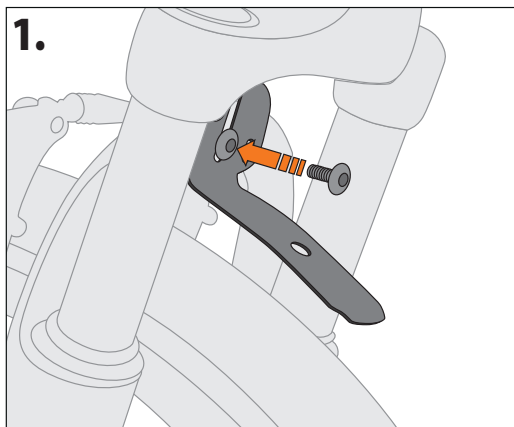

FRONT

REAR

The ESC-system prevents locking of the front wheel when a foreign body should be caught between tyre and mudguard. The stays release in such a case automatically. These can be pressed in again afterwards.

EN. VELO 55 KIDS

Easy to mount 20" mudguard set for front and rear. Slide-in feature for quick attachment. Optional mounting quick for rear stays available.

1. STAY-ASSEMBLING

2. FRAME-ASSEMBLING

3. LENGHT-ADJUSTEMENT