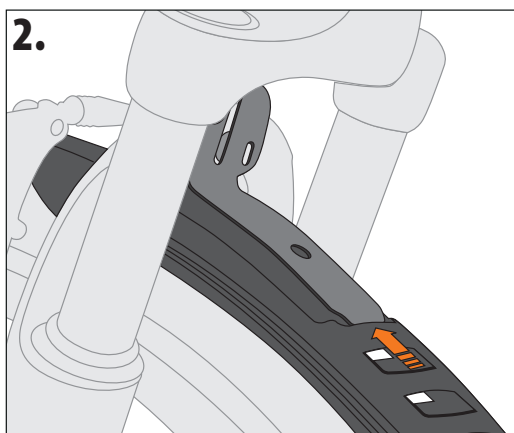

FRONT

REAR

The ESC-system prevents locking of the front wheel when a foreign body should be caught between tyre and mudguard. The stays release in such a case automatically. These can be pressed in again afterwards.

EN. VELO 55 KIDS

Easy to mount 20" mudguard set for front and rear. Slide-in feature for quick attachment. Optional mounting quick for rear stays available.

1. STAY-ASSEMBLING

2. FRAME-ASSEMBLING

3. LENGHT-ADJUSTEMENT