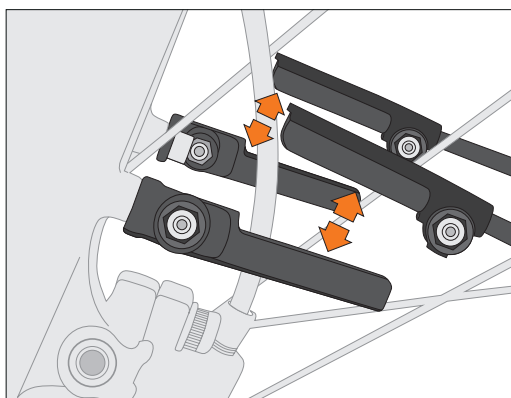

FRONT

REAR

The ESC-system prevents locking of the front wheel when a foreign body should be caught between tyre and mudguard. The stays release in such a case automatically. These can be pressed in again afterwards.

EN. VELO 55 KIDS

Easy to mount 20" mudguard set for front and rear. Slide-in feature for quick attachment. Optional mounting quick for rear stays available.

1. STAY-ASSEMBLING

2. FRAME-ASSEMBLING

3. LENGHT-ADJUSTEMENT