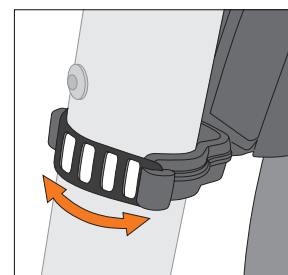

FRONT

REAR

The ESC-system prevents locking of the front wheel when a foreign body should be caught between tyre and mudguard. The stays release in such a case automatically. These can be pressed in again afterwards.

EN. VELO 55 KIDS

Easy to mount 20" mudguard set for front and rear. Slide-in feature for quick attachment. Optional mounting quick for rear stays available.

1. STAY-ASSEMBLING

2. FRAME-ASSEMBLING

3. LENGHT-ADJUSTEMENT