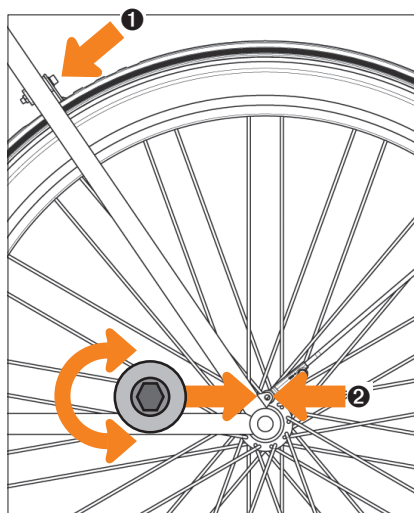

FRONT

REAR

The ESC-system prevents locking of the front wheel when a foreign body should be caught between tyre and mudguard. The stays release in such a case automatically. These can be pressed in again afterwards.

EN. VELO 55 KIDS

Easy to mount 20" mudguard set for front and rear. Slide-in feature for quick attachment. Optional mounting quick for rear stays available.

1. STAY-ASSEMBLING

2. FRAME-ASSEMBLING

3. LENGHT-ADJUSTEMENT