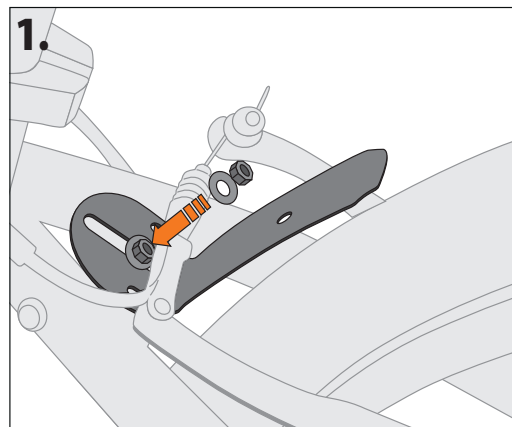

FRONT

REAR

The ESC-system prevents locking of the front wheel when a foreign body should be caught between tyre and mudguard. The stays release in such a case automatically. These can be pressed in again afterwards.

EN. VELO 65 MOUNTAIN 29 ZOLL SET

Easy to mount 26"-29" mudguard set for front and rear. Snap-in stainless for extra secure mounting. Suitable for frame tubes of 25-35 mm diameter.

1. STAY-ASSEMBLING

2. FRAME-ASSEMBLING

3. LENGHT-ADJUSTEMENT

ASSEMBLING FRONT WHEEL

ASSEMBLING AT SUNTOUR SUSPENSION FORK

EN. VELO 65 MOUNTAIN 29 ZOLL SET

U-stay Suntour not included in the scope of delivery.