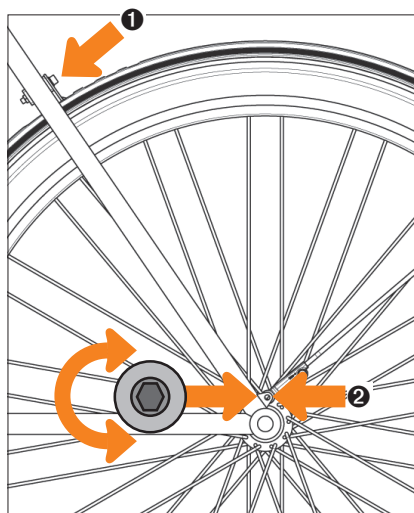

FRONT

REAR

The ESC-system prevents locking of the front wheel when a foreign body should be caught between tyre and mudguard. The stays release in such a case automatically. These can be pressed in again afterwards.

EN. VELO 65 MOUNTAIN 29 ZOLL SET

Easy to mount 26"-29" mudguard set for front and rear. Snap-in stainless for extra secure mounting. Suitable for frame tubes of 25-35 mm diameter.

1. STAY-ASSEMBLING

2. FRAME-ASSEMBLING

3. LENGHT-ADJUSTEMENT

ASSEMBLING FRONT WHEEL

ASSEMBLING AT SUNTOUR SUSPENSION FORK

EN. VELO 65 MOUNTAIN 29 ZOLL SET

U-stay Suntour not included in the scope of delivery.