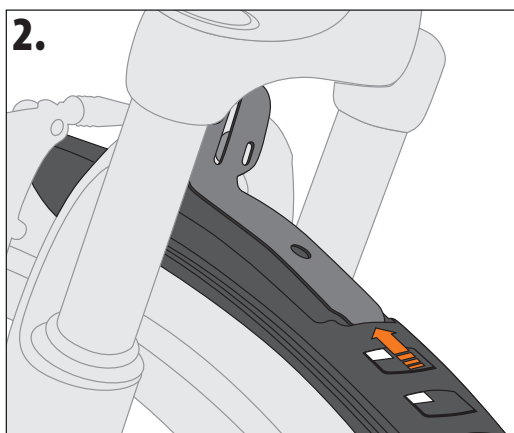

FRONT

REAR

The ESC-system prevents locking of the front wheel when a foreign body should be caught between tyre and mudguard. The stays release in such a case automatically. These can be pressed in again afterwards.

EN. VELO 65 MOUNTAIN 29 ZOLL SET

Easy to mount 26"-29" mudguard set for front and rear. Snap-in stainless for extra secure mounting. Suitable for frame tubes of 25-35 mm diameter.

1. STAY-ASSEMBLING

2. FRAME-ASSEMBLING

3. LENGHT-ADJUSTEMENT

ASSEMBLING FRONT WHEEL

ASSEMBLING AT SUNTOUR SUSPENSION FORK

EN. VELO 65 MOUNTAIN 29 ZOLL SET

U-stay Suntour not included in the scope of delivery.