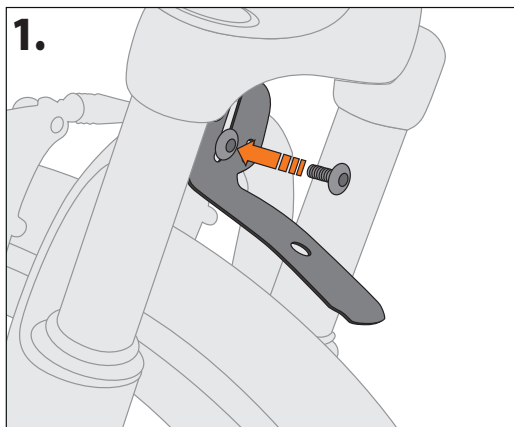

FRONT

REAR

The ESC-system prevents locking of the front wheel when a foreign body should be caught between tyre and mudguard. The stays release in such a case automatically. These can be pressed in again afterwards.

EN. VELO 65 MOUNTAIN 29 ZOLL SET

Easy to mount 26"-29" mudguard set for front and rear. Snap-in stainless for extra secure mounting. Suitable for frame tubes of 25-35 mm diameter.

1. STAY-ASSEMBLING

2. FRAME-ASSEMBLING

3. LENGHT-ADJUSTEMENT

ASSEMBLING FRONT WHEEL

ASSEMBLING AT SUNTOUR SUSPENSION FORK

EN. VELO 65 MOUNTAIN 29 ZOLL SET

U-stay Suntour not included in the scope of delivery.