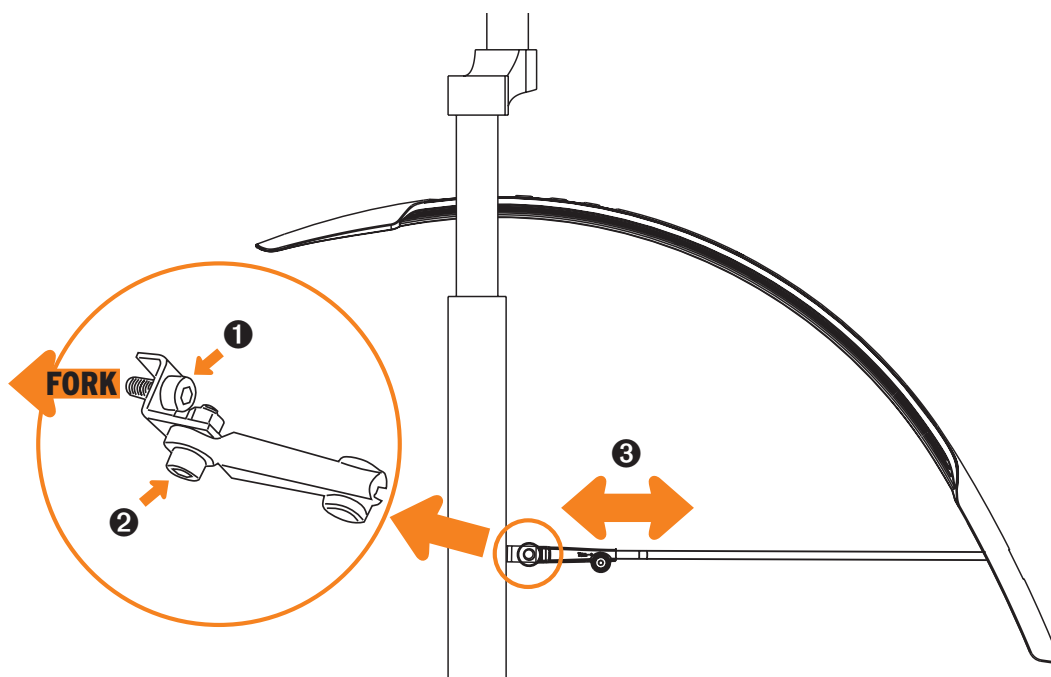

FRONT

REAR

The ESC-system prevents locking of the front wheel when a foreign body should be caught between tyre and mudguard. The stays release in such a case automatically. These can be pressed in again afterwards.

EN. VELO 65 MOUNTAIN 29 ZOLL SET

Easy to mount 26"-29" mudguard set for front and rear. Snap-in stainless for extra secure mounting. Suitable for frame tubes of 25-35 mm diameter.

1. STAY-ASSEMBLING

2. FRAME-ASSEMBLING

3. LENGHT-ADJUSTEMENT

ASSEMBLING FRONT WHEEL

ASSEMBLING AT SUNTOUR SUSPENSION FORK

EN. VELO 65 MOUNTAIN 29 ZOLL SET

U-stay Suntour not included in the scope of delivery.