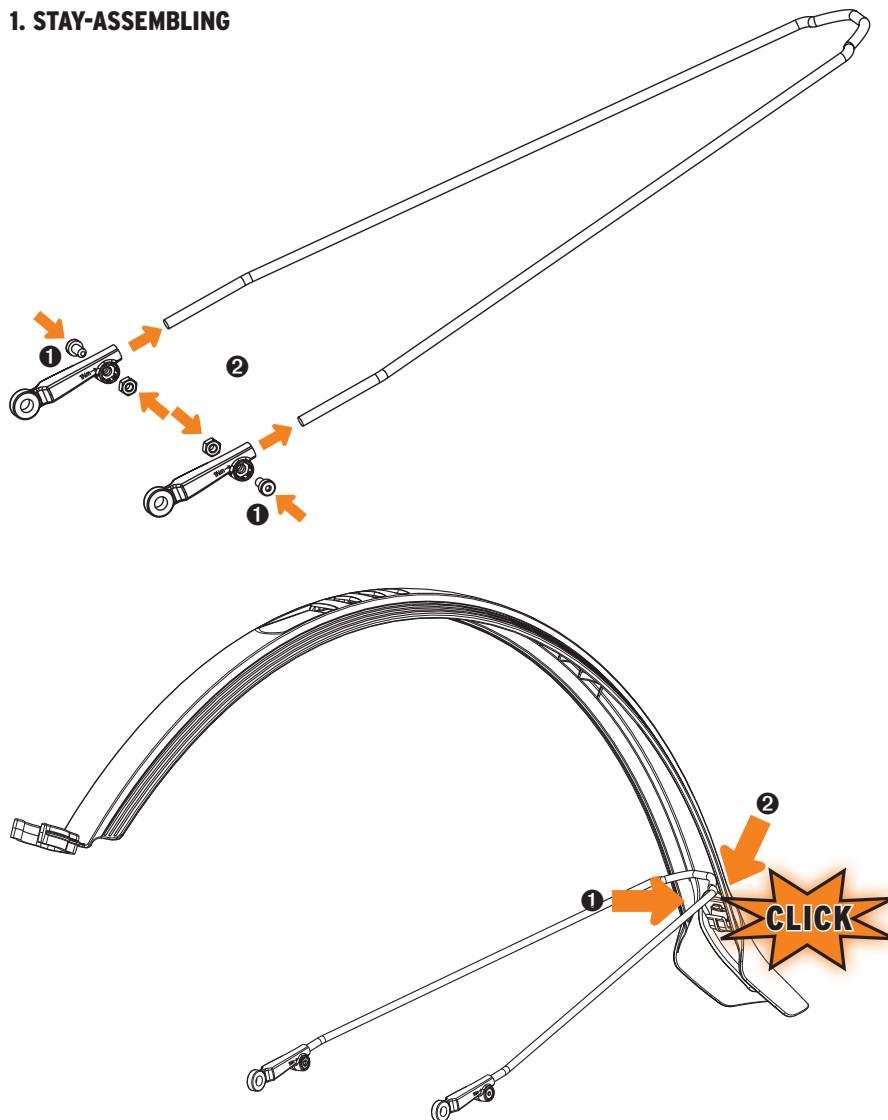

FRONT

REAR

The ESC-system prevents locking of the front wheel when a foreign body should be caught between tyre and mudguard. The stays release in such a case automatically. These can be pressed in again afterwards.

EN. VELO 65 MOUNTAIN 29 ZOLL SET

Easy to mount 26"-29" mudguard set for front and rear. Snap-in stainless for extra secure mounting. Suitable for frame tubes of 25-35 mm diameter.

1. STAY-ASSEMBLING

2. FRAME-ASSEMBLING

3. LENGHT-ADJUSTEMENT

ASSEMBLING FRONT WHEEL

ASSEMBLING AT SUNTOUR SUSPENSION FORK

EN. VELO 65 MOUNTAIN 29 ZOLL SET

U-stay Suntour not included in the scope of delivery.