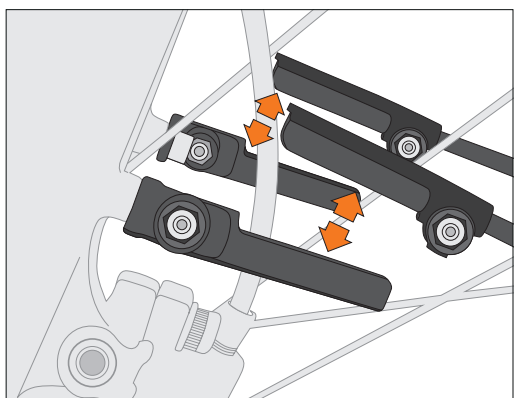

FRONT

REAR

The ESC-system prevents locking of the front wheel when a foreign body should be caught between tyre and mudguard. The stays release in such a case automatically. These can be pressed in again afterwards.

EN. VELO 65 MOUNTAIN 29 ZOLL SET

Easy to mount 26"-29" mudguard set for front and rear. Snap-in stainless for extra secure mounting. Suitable for frame tubes of 25-35 mm diameter.

1. STAY-ASSEMBLING

2. FRAME-ASSEMBLING

3. LENGHT-ADJUSTEMENT

ASSEMBLING FRONT WHEEL

ASSEMBLING AT SUNTOUR SUSPENSION FORK

EN. VELO 65 MOUNTAIN 29 ZOLL SET

U-stay Suntour not included in the scope of delivery.