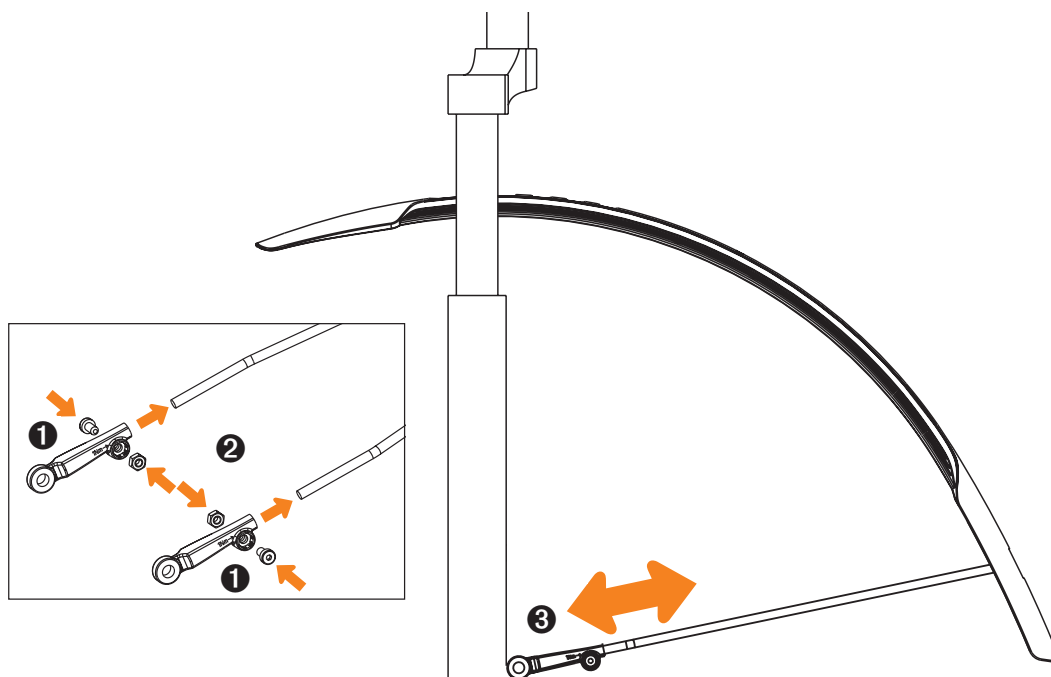

FRONT

REAR

The ESC-system prevents locking of the front wheel when a foreign body should be caught between tyre and mudguard. The stays release in such a case automatically. These can be pressed in again afterwards.

EN. VELO 65 MOUNTAIN 29 ZOLL SET

Easy to mount 26"-29" mudguard set for front and rear. Snap-in stainless for extra secure mounting. Suitable for frame tubes of 25-35 mm diameter.

1. STAY-ASSEMBLING

2. FRAME-ASSEMBLING

3. LENGHT-ADJUSTEMENT

ASSEMBLING FRONT WHEEL

ASSEMBLING AT SUNTOUR SUSPENSION FORK

EN. VELO 65 MOUNTAIN 29 ZOLL SET

U-stay Suntour not included in the scope of delivery.