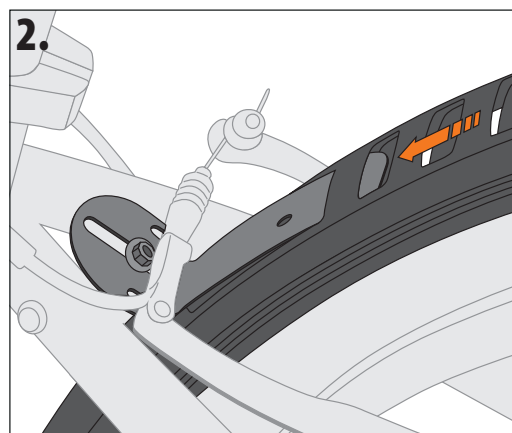

FRONT

REAR

The ESC-system prevents locking of the front wheel when a foreign body should be caught between tyre and mudguard. The stays release in such a case automatically. These can be pressed in again afterwards.

EN. VELO 65 MOUNTAIN 29 ZOLL SET

Easy to mount 26"-29" mudguard set for front and rear. Snap-in stainless for extra secure mounting. Suitable for frame tubes of 25-35 mm diameter.

1. STAY-ASSEMBLING

2. FRAME-ASSEMBLING

3. LENGHT-ADJUSTEMENT

ASSEMBLING FRONT WHEEL

ASSEMBLING AT SUNTOUR SUSPENSION FORK

EN. VELO 65 MOUNTAIN 29 ZOLL SET

U-stay Suntour not included in the scope of delivery.