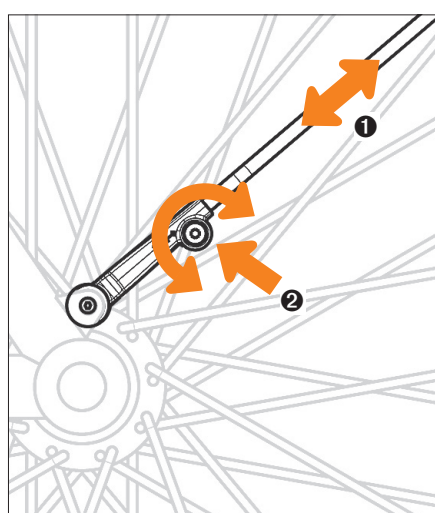

FRONT

REAR

The ESC-system prevents locking of the front wheel when a foreign body should be caught between tyre and mudguard. The stays release in such a case automatically. These can be pressed in again afterwards.

EN. VELO 65 MOUNTAIN 29 ZOLL SET

Easy to mount 26"-29" mudguard set for front and rear. Snap-in stainless for extra secure mounting. Suitable for frame tubes of 25-35 mm diameter.

1. STAY-ASSEMBLING

2. FRAME-ASSEMBLING

3. LENGHT-ADJUSTEMENT

ASSEMBLING FRONT WHEEL

ASSEMBLING AT SUNTOUR SUSPENSION FORK

EN. VELO 65 MOUNTAIN 29 ZOLL SET

U-stay Suntour not included in the scope of delivery.