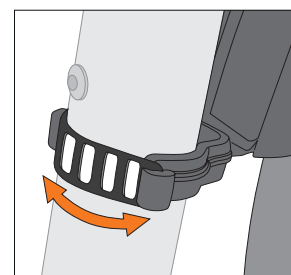

FRONT

REAR

The ESC-system prevents locking of the front wheel when a foreign body should be caught between tyre and mudguard. The stays release in such a case automatically. These can be pressed in again afterwards.

EN. VELO 65 MOUNTAIN 29 ZOLL SET

Easy to mount 26"-29" mudguard set for front and rear. Snap-in stainless for extra secure mounting. Suitable for frame tubes of 25-35 mm diameter.

1. STAY-ASSEMBLING

2. FRAME-ASSEMBLING

3. LENGHT-ADJUSTEMENT

ASSEMBLING FRONT WHEEL

ASSEMBLING AT SUNTOUR SUSPENSION FORK

EN. VELO 65 MOUNTAIN 29 ZOLL SET

U-stay Suntour not included in the scope of delivery.