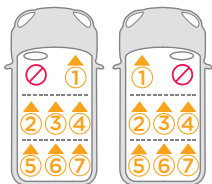

Joie™

i-Spin 360™

child restraint

check my fit
in your car

child restraint-to-vehicle fit guide

Fahrzeugkompatibilitätsliste

Liste des véhicules compatibles

i-Size vehicles are marked with 