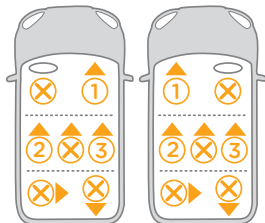

Joie™

ClickFIT™ 0+ base
with Gemm/Juva attachment
infant child restraint

check my fit
in your car

car seat-to-vehicle fit guide

GB Vehicle Fitting Information

The Joie child restraint with base is classified for “Semi-Universal” child restraint system use. It is suitable for fixing into the seat positions of most cars. The figures on the diagram below correspond with the vehicle fitting positions listed in the following pages.

Seat positions in other cars may also be suitable to accept the infant child restraint. The following Vehicle Fitting Information is only for vehicles sold in European markets. If in doubt, consult either the infant child restraint manufacturer or the distributor.