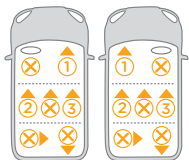

Joie™

ClickFIT™ 0+ base
with Gemm/Juva attachment
infant child restraint

**check my fit
in your car**

car seat-to-vehicle fit guide
Fahrzeugkompatibilitätsliste
Liste des véhicules compatibles

GB Vehicle Fitting Information

The Joie child restraint with base is classified for “Semi-Universal” child restraint system use. It is suitable for fixing into the seat positions of most cars. The figures on the diagram below correspond with the vehicle fitting positions listed in the following pages.