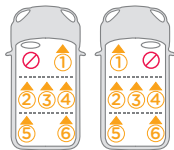

Joie™

i-Anchor® Advance i-Gemm™

child restraint
attachment to i-Base Advance

check my fit in your car

car seat-to-vehicle fit guide
Fahrzeugkompatibilitätsliste
Liste des véhicules compatibles

GB Vehicle Fitting Information