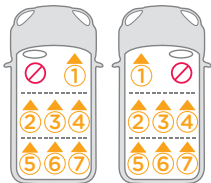

Joie™

spin 360™

child restraint

check my fit
in your car

car seat-to-vehicle fit guide

Fahrzeugkompatibilitätsliste

Liste des véhicules compatibles

GB Vehicle Fitting Information