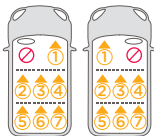

Joie™

signature

i-Level™
enhanced child restraint

**check my fit
in your car**

car seat-to-vehicle fit guide
Fahrzeugkompatibilitätsliste
Liste des véhicules compatibles

GB Vehicle Fitting Information

This Joie enhanced child restraint is approved to ECE R129/01. It is suitable to fix into seat positions in most cars. The numbers on the diagram below correspond with the vehicle fitting positions listed in the following pages.