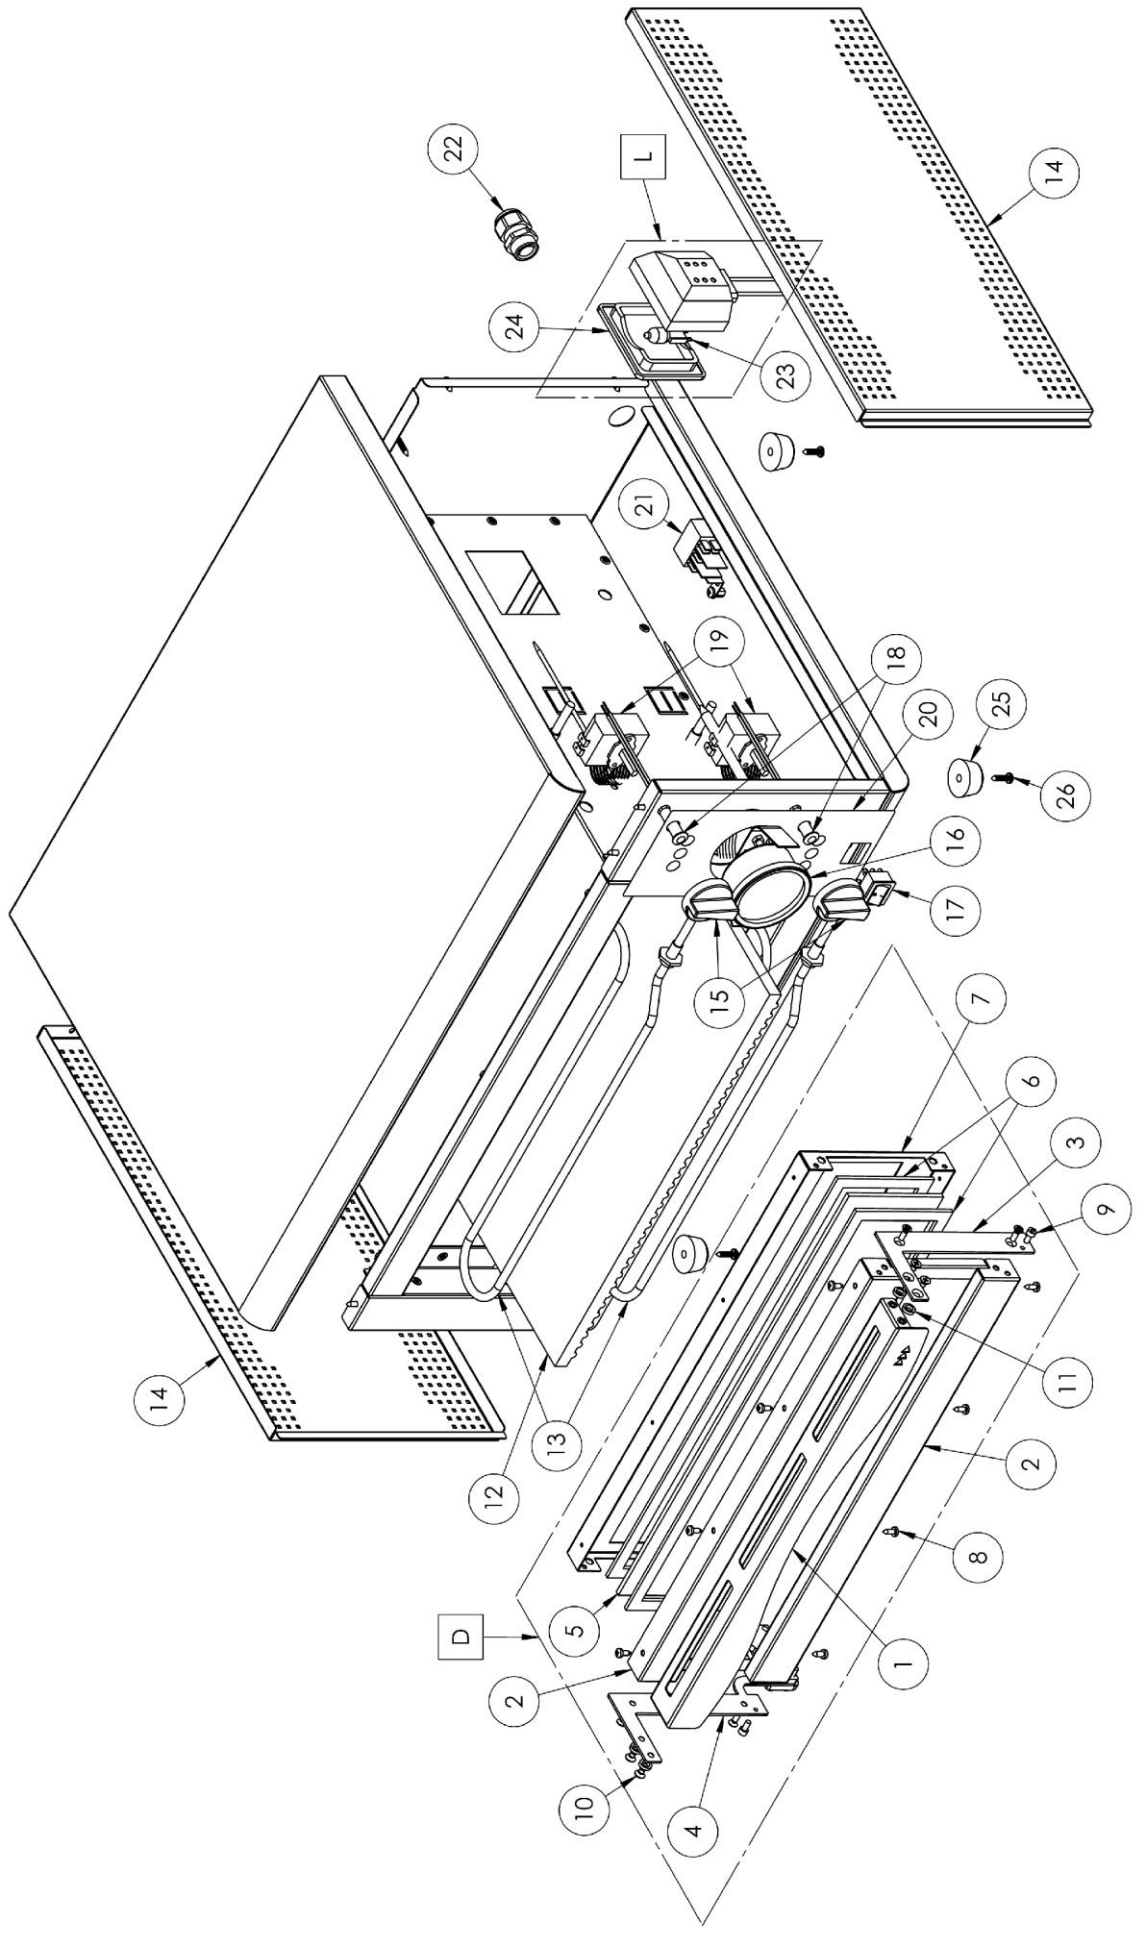

EXPLODED VIEW

SPARE PARTS

POS	DESCRIPTION	CODE
D	Complete door	7A010080
L	Complete light	7P010200
1	Handle	4M030070
2	Upper/lower door	4P050055
3	Right plate	4P100039
4	Left plate	4P100046
5	Glass	5V010140
6	Gasket	5G100065
7	Counterdoor	4C020048
8	Screw	5V500250
9	Screw	5V500060
10	Screw	5V500014
11	Spacer	3D010082
12	Refractory stone	5P050100
13	Heating element	5R050090
14	Side panel	4P040170
15	Knob	5M200006
16	Thermometer	5T010200
17	Switch	5I100026
18	Warning light	5I020017
19	Thermostat	5T010005
20	Label	5E200545
21	Terminal block	5M100005
22	Cable gland	5P100002
23	Lamp	5L020005
24	Lamp glass	5V010003
25	Foot	5P020030
26	Screw	5V500220