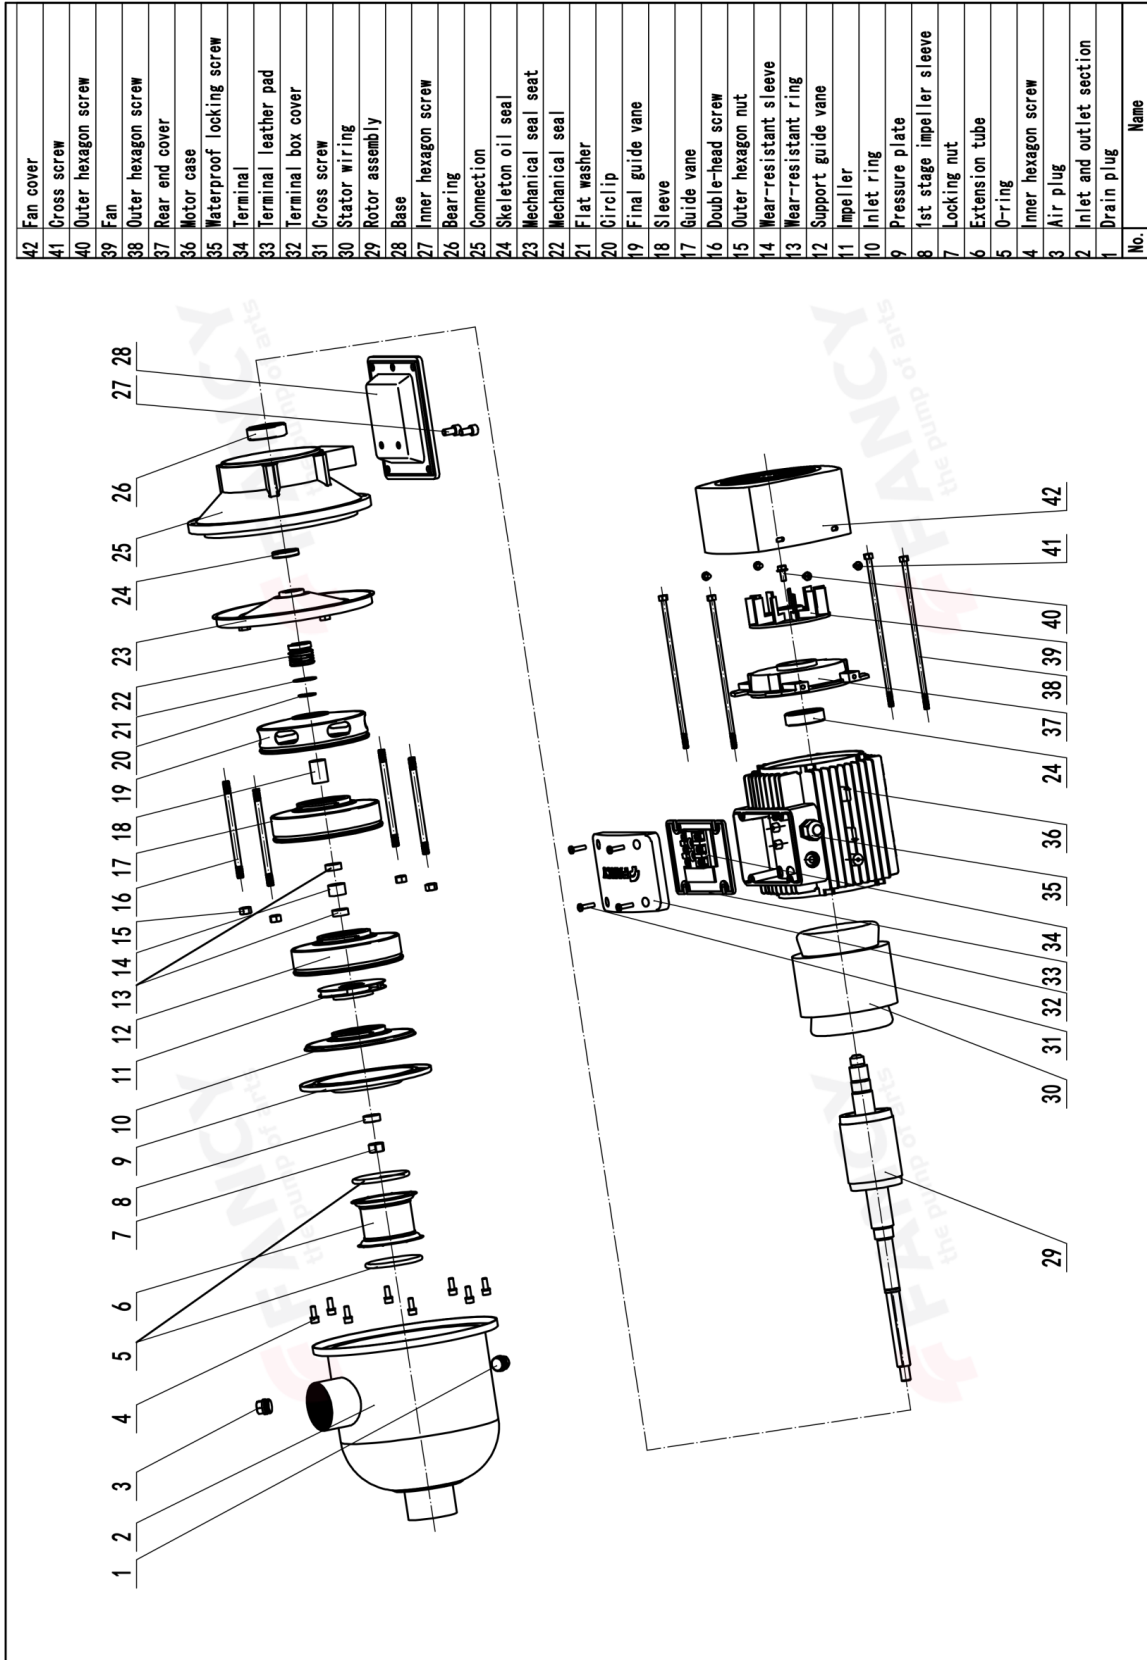

завод - изготовитель	FANCY PUMP(ZHEJIANG) Co., LTD
адрес	Wanchang Road, Wenling City, Zhejiang
телефон	+86 13566667995
дата	2025/08/01
имя клиента	
адрес	
контакты	Elena K
телефон	+79175754457

название проекта	
номер