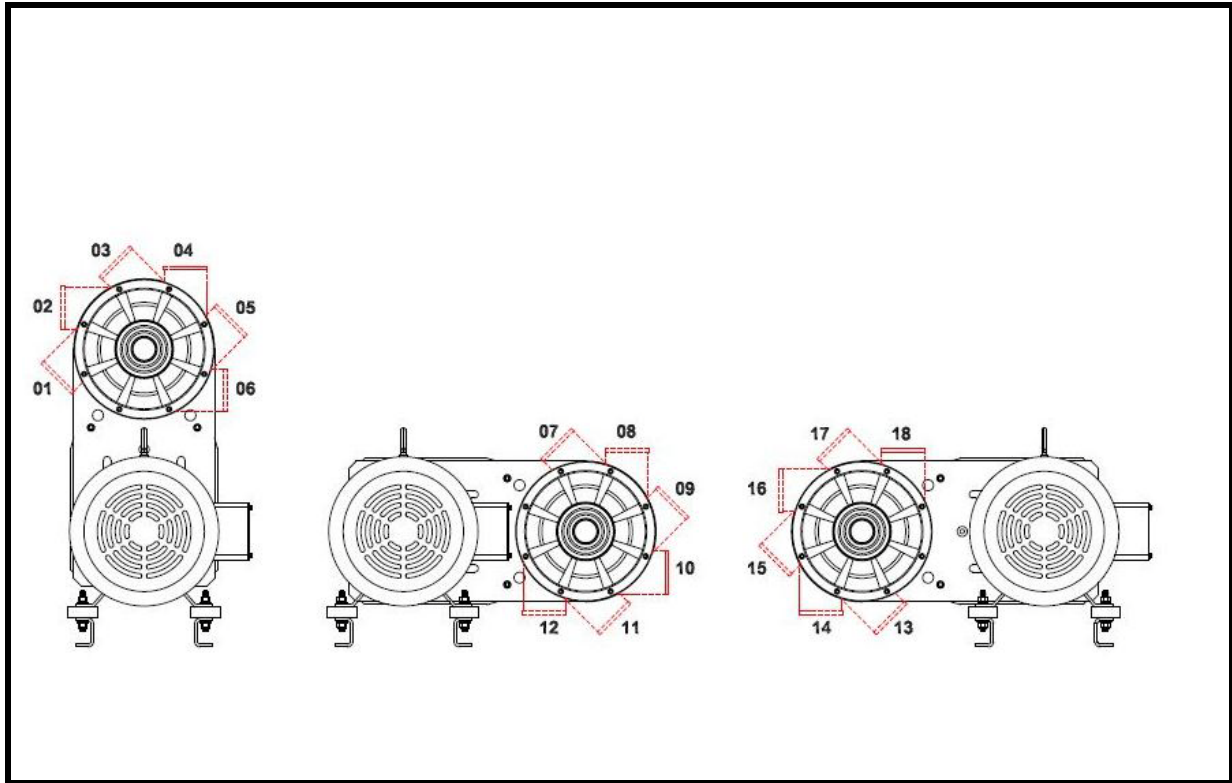

Product Specification Sheet

**SONIC 70 - 150
CENTRIFUGAL BLOWER
ROTATIONS**

For Blowers **Rotations 07-12**, Kit P/N 15463 (Kit-Extension Filter Silencer) is needed to connect the filter silencer due to the interference with the Motor Junction Box