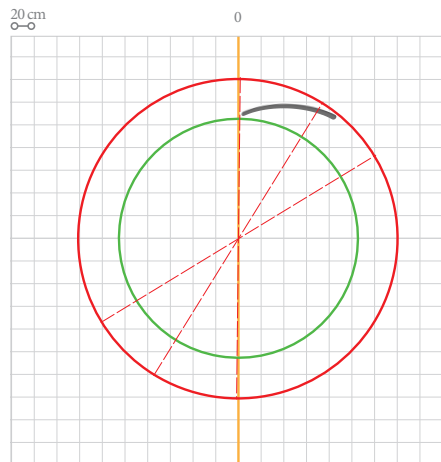

1/

2/

3/

4/

5/

6/

SCALE 1/66
 INNER CIRCLE Ø 105 CM
 SMILE ELEMENTS: 12 UNITS

FOLLOW THESE STEPS TO COMPLETE
 THE FIGURE PICTURED ON THE LEFT