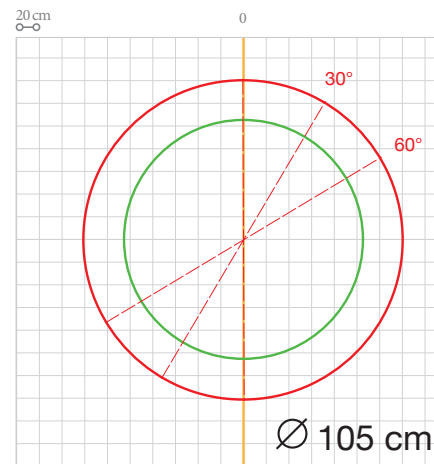

1/

2/

3/

4/

5/

6/

SCALE 1/66
 INNER CIRCLE Ø 105 CM
 SMILE ELEMENTS: 12 UNITS

FOLLOW THESE STEPS TO COMPLETE
 THE FIGURE PICTURED ON THE LEFT