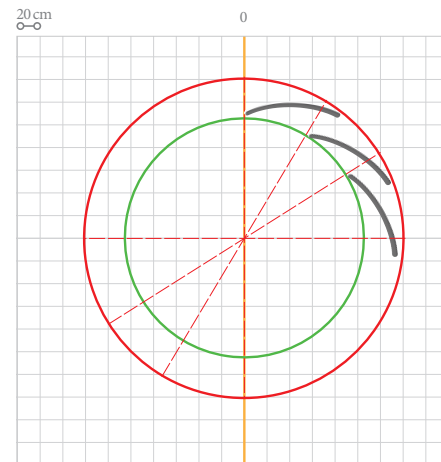

1/

2/

3/

4/

5/

6/

SCALE 1/66
 INNER CIRCLE Ø 105 CM
 SMILE ELEMENTS: 12 UNITS

FOLLOW THESE STEPS TO COMPLETE
 THE FIGURE PICTURED ON THE LEFT