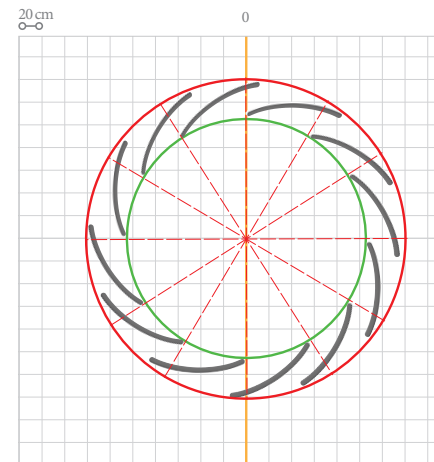

1/

2/

3/

4/

5/

6/

SCALE 1/66
 INNER CIRCLE Ø 105 CM
 SMILE ELEMENTS: 12 UNITS

FOLLOW THESE STEPS TO COMPLETE
 THE FIGURE PICTURED ON THE LEFT