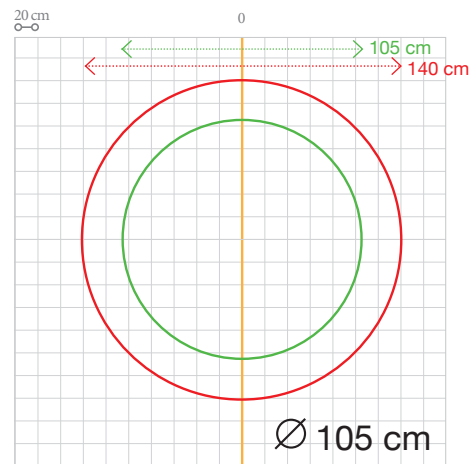

1/

2/

3/

4/

5/

6/

SCALE 1/66
 INNER CIRCLE Ø 105 CM
 SMILE ELEMENTS: 12 UNITS

FOLLOW THESE STEPS TO COMPLETE
 THE FIGURE PICTURED ON THE LEFT