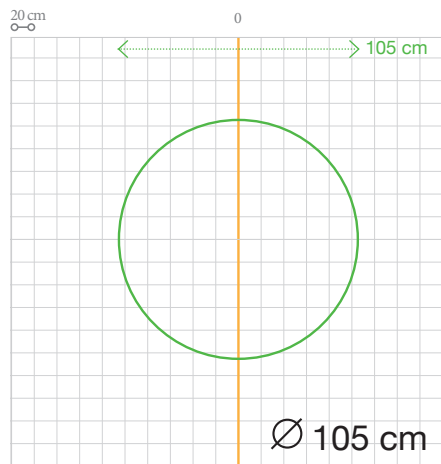

1/

2/

3/

4/

5/

6/

SCALE 1/66
 INNER CIRCLE Ø 105 CM
 SMILE ELEMENTS: 12 UNITS

FOLLOW THESE STEPS TO COMPLETE
 THE FIGURE PICTURED ON THE LEFT