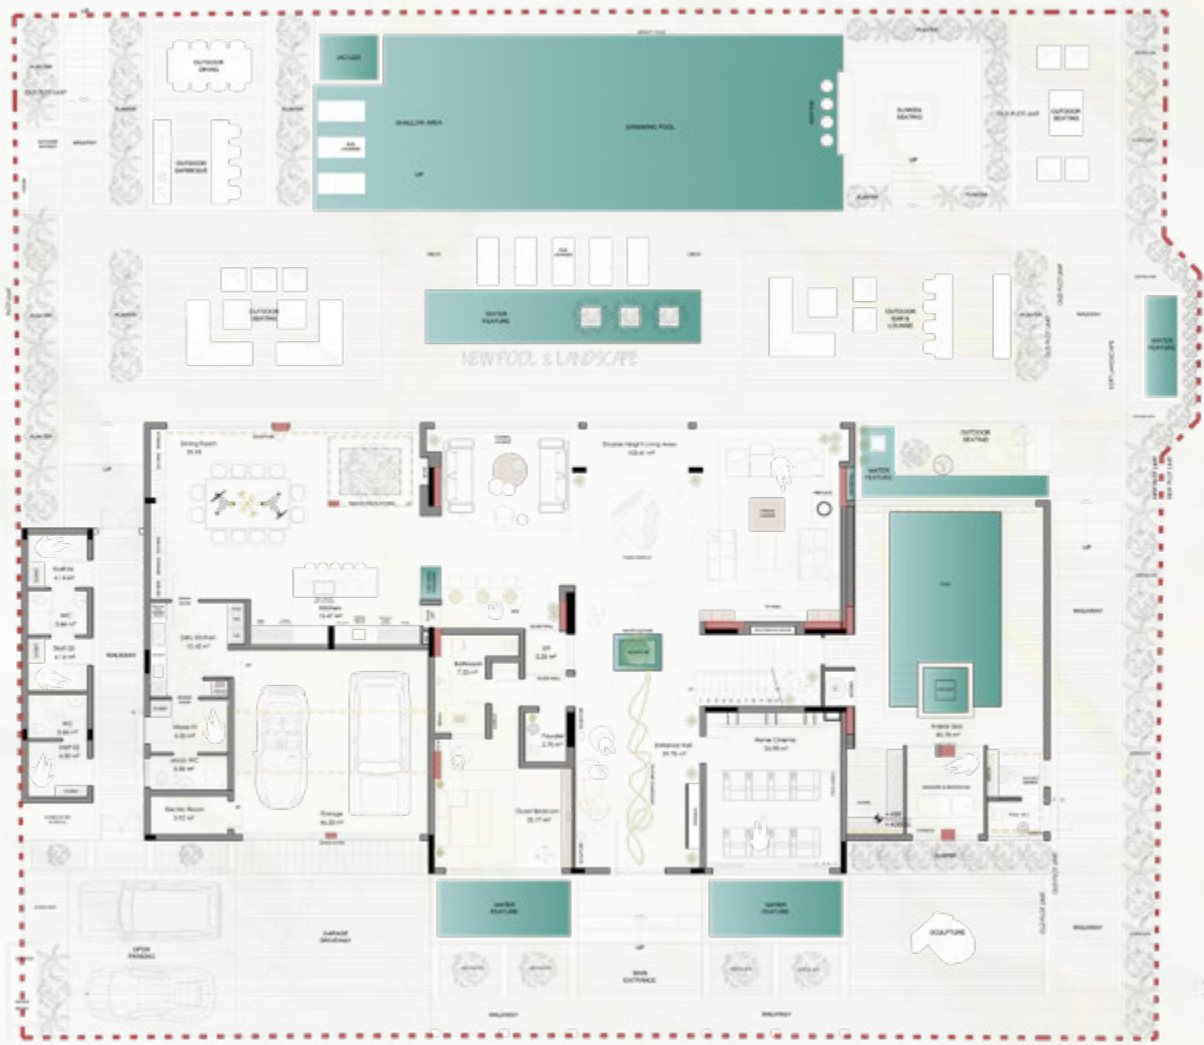

SEARENITY

SEARENITY
THE OASIS OF CHARM AND CALM
IN PALM

17,000+ SQ.FT.
PLOT SIZE

15,000+ SQ.FT.
BUILT UP AREA
INTERIORS

6+ Bedrooms

9+ Bathrooms

Sea views/Atlantis

Ground Floor

Double Height Lobby
Office
Formal Dining + Pantry
Informal Dining
Formal Living
Informal Living
Show Kitchen
Elevator
Lounge Bar
Formal Living
Casual Living
Dining
Double Sided Aquarium
Show Kitchen
Boh Kitchen
Powder Room
Car Showcase Garage
Spa
Gym
Steam Room
Internal Pool Lounge
Salon
Jacuzzi
Wine Cellar
Cinema Room
External Infinity Pool

First Floor

Masters Bedroom (Walk-In Closet)
His / Her Bathroom
Safe Room
4 Additional Bathroom
Master Suite
Guest Rooms
Balconies

Roof

Snack Bar
Roof Terrace
Infinity Pool
Sun Bath Deck
External Lounge
External Bar
DJ Area
Washroom
Sitting Area

Casual Lounge

Casual Lounge

Piano Display Hall

Formal Lounge

Formal Lounge

Dining Room

Dining Room

Dining Room