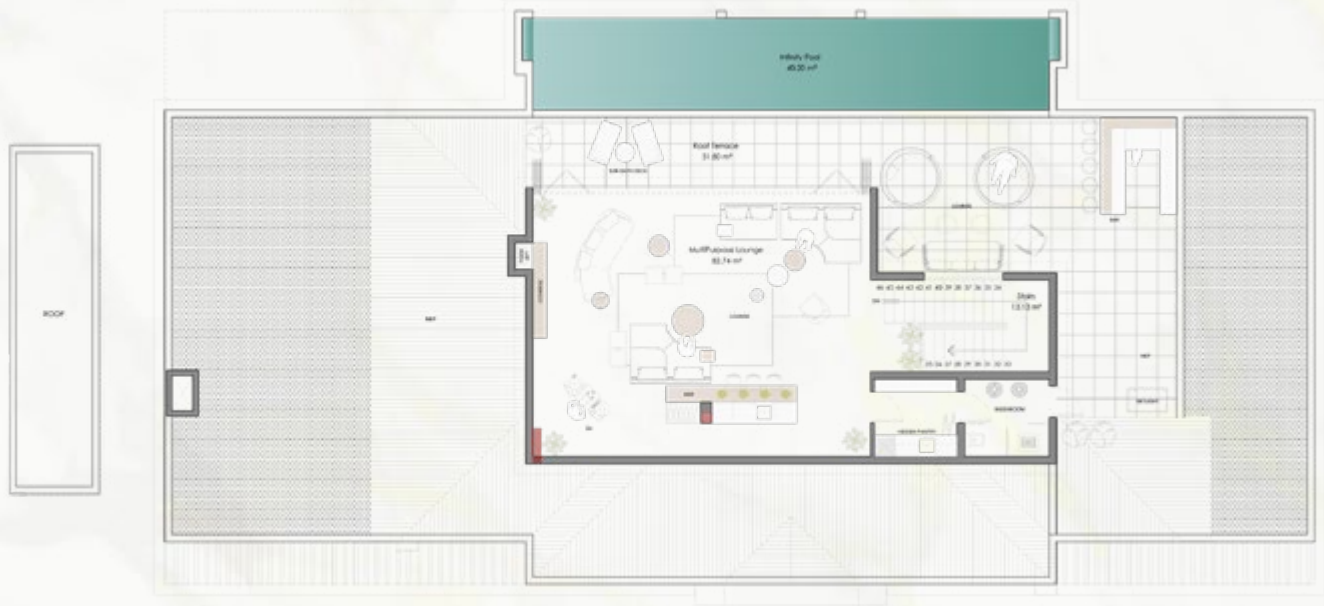

SEARENITY

SEARENITY
THE OASIS OF CHARM AND CALM
IN PALM

17,000+ SQ.FT.
PLOT SIZE

15,000+ SQ.FT.
BUILT UP AREA
INTERIORS

6+ Bedrooms

9+ Bathrooms

Sea views/Atlantis

Ground Floor

Casual Lounge

Casual Lounge

Piano Display Hall

Formal Lounge

Formal Lounge

Dining Room

Dining Room

Dining Room

Massage Room

Spa Bathroom

Salon

FIRST FLOOR

Master Bedroom

Master Bedroom

Master Bedroom

Master Bedroom

Master Bathroom

Master Closet

Master Closet

Family Room

Office

ROOF TOP

Lounge Bar

Lounge Bar