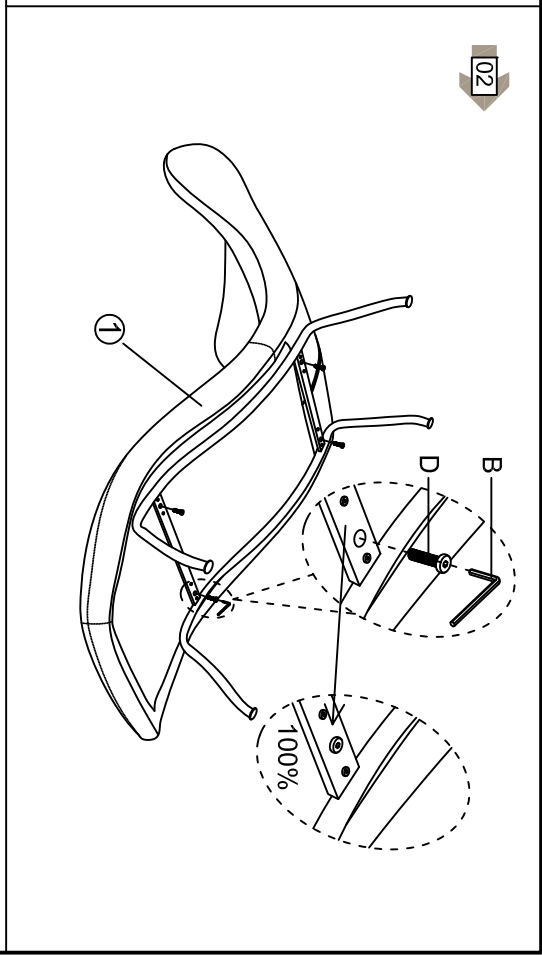

84672 Relax Chair Balance 163cm

KARRE DESIGN

①	②	③	④	⑤					
x1	x1	x1	x1	x1	x1				
						A	B	C	D
						x8	x4	x1	x1