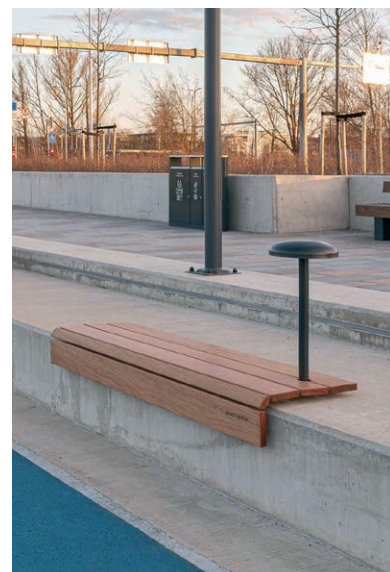

VEER seat without backrest

Veer is specially designed to complement landscaping steps, walls and edges, making them incredibly comfortable seating areas in a diverse urban space.

Veer seat is designed with maximum user comfort in mind: the seat offers the right seating inclination and the backrest is designed at a comfortable leaning height.

Both seats, with or without backrest, can also be equipped with a lamp to read the book on a warm summer evening or to add coziness to the surrounding autumn darkness.

Design by Pent Talvet and Sven Sörmus

Veer seat without backrest

FEATURES

Ergonomic seating is ensured by a special profile. In addition the backrest has a comfortable tilt angle and support height.

Cleverly designed and unobtrusive mounting brackets make the bench easy to install and keeps the appearance of the product clean and aesthetic.

Fasteners and construction are hidden.

Slim yet strong protruding light integrated in the seat creates a cozy environment and brings multi-level light to the urban space.

EXTERY quality without compromise- harmonious design, carefully selected materials and engineering considered to the last detail.