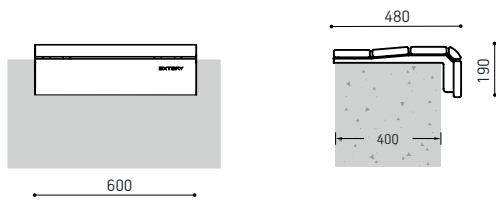

Veer seat, without backrest, lamp included - **VERJ180-v**

DIMENSIONS AND VARIATIONS

Veer seat, without backrest - VERJ180

Veer seat, without backrest, short - VERJ60

Material marking in product code:

- a- thermotreated ash
- t- tropical wood