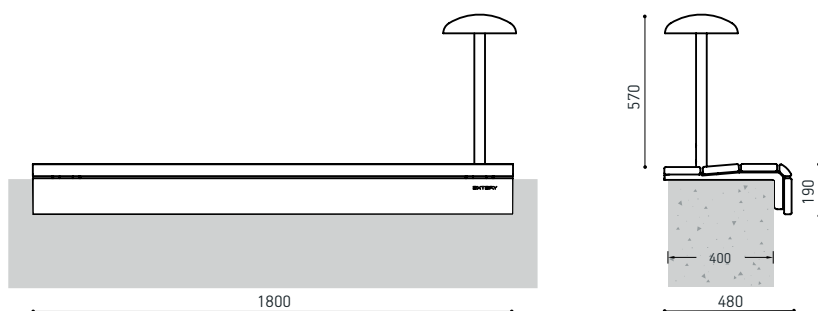

Material marking in product code:

a- thermotreated ash

t- tropical wood

*The use of the legend on the example of Veer seat without backrest, tropical wood and lamp: **VERJ180-v-t***

DIMENSIONS AND VARIATIONS

Veer seat, without backrest, lamp included - **VERJ180-v**

DIMENSIONS AND VARIATIONS

Veer seat, without backrest - VERJ180

Veer seat, without backrest, short - VERJ60

Material marking in product code:

- a- thermotreated ash
- t- tropical wood