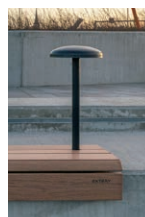

VEER seat without backrest

Veer is specially designed to complement landscaping steps, walls and edges, making them incredibly comfortable seating areas in a diverse urban space.

Veer seat is designed with maximum user comfort in mind: the seat offers the right seating inclination and the backrest is designed at a comfortable leaning height.

Both seats, with or without backrest, can also be equipped with a lamp to read the book on a warm summer evening or to add coziness to the surrounding autumn darkness.

Design by Pent Talvet and Sven Sörmus

Veer seat without backrest

FEATURES

Ergonomic seating is ensured by a special profile. In addition the backrest has a comfortable tilt angle and support height.

Cleverly designed and unobtrusive mounting brackets make the bench easy to install and keeps the appearance of the product clean and aesthetic.

Fasteners and construction are hidden.

Slim yet strong protruding light integrated in the seat creates a cozy environment and brings multi-level light to the urban space.

EXTERY quality without compromise- harmonious design, carefully selected materials and engineering considered to the last detail.