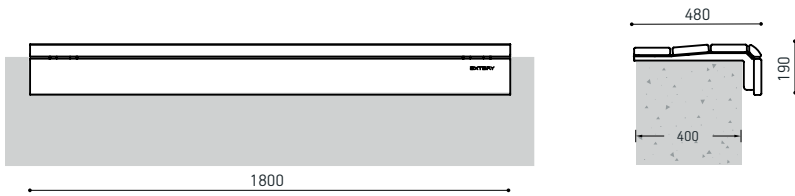

Veer seat, without backrest, lamp included - **VERJ180-v**

DIMENSIONS AND VARIATIONS

Veer seat, without backrest - VERJ180

Veer seat, without backrest, short - VERJ60

Material marking in product code:

- a- thermotreated ash
- t- tropical wood