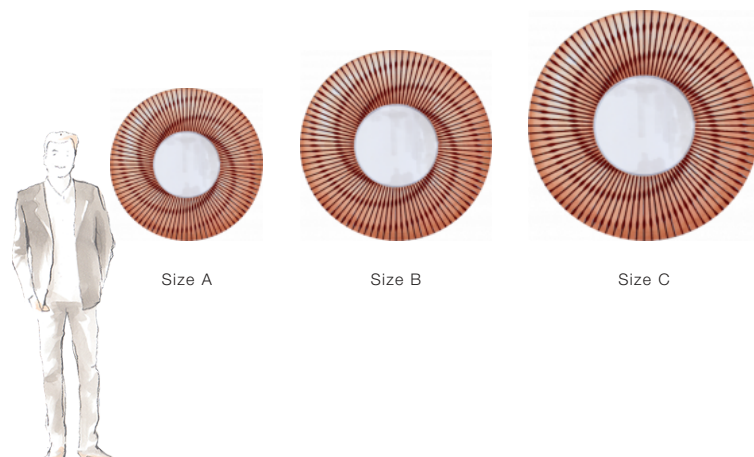

Whirlygig

(50-3154)

A mesmerising mirror, with the circular hand carved wood band carved into grooves to give the appearance of spinning round the central pane. Truly amazing!

FINISHING OPTIONS

20th Century Silver Leaf/Black Satin
Tabac
Special Finish

GLASS

Standard Bevel

SIZE CHART

SIZE

Size A	W88 x D3 x H88 cm / W35 x D1 x H35 inches
Size B	W110 x D4 x H110 cm / W43 x D2 x H43 inches
Size C	W133 x D5 x H133 cm / W52 x D2 x H52 inches

PRICE LIST: RUSSIA & UKRAINE RETAIL

CODE	SIZE	GLASS Standard Bevel
50-3154-A	W88 x D3 x H88 cm / W35 x D1 x H35 inches	INQUIRE
50-3154-B	W110 x D4 x H110 cm / W43 x D2 x H43 inches	INQUIRE
50-3154-C	W133 x D5 x H133 cm / W52 x D2 x H52 inches	INQUIRE