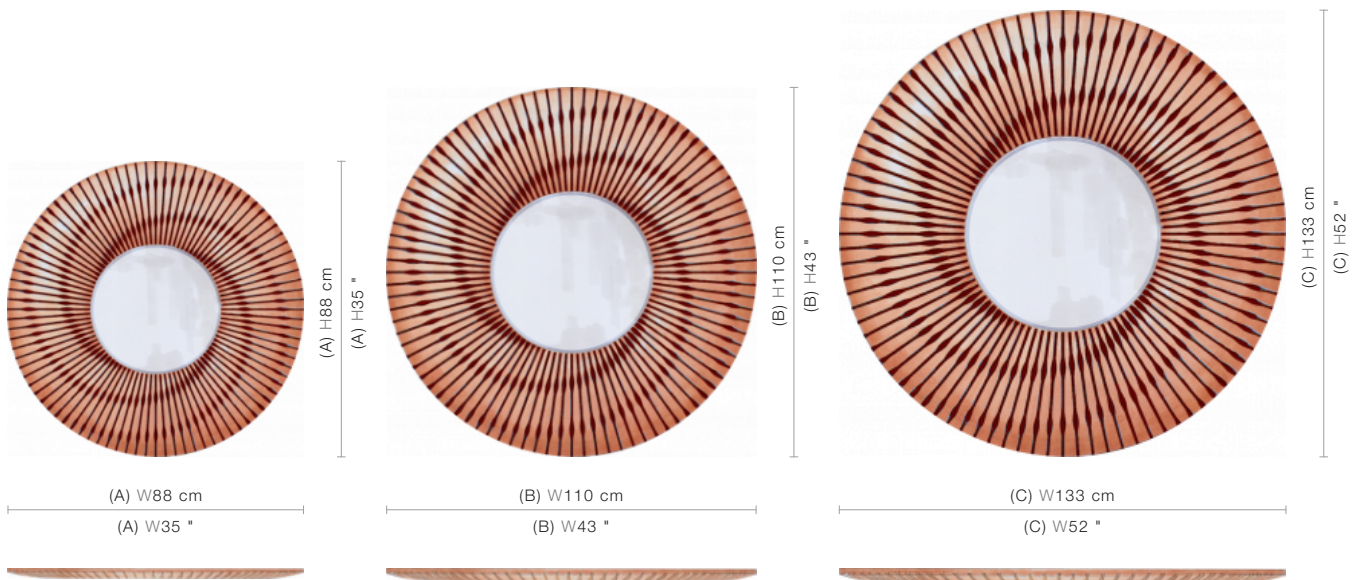

PRICE LIST: RUSSIA & UKRAINE RETAIL

CODE	SIZE	GLASS Standard Bevel
50-3154-A	W88 x D3 x H88 cm / W35 x D1 x H35 inches	INQUIRE
50-3154-B	W110 x D4 x H110 cm / W43 x D2 x H43 inches	INQUIRE
50-3154-C	W133 x D5 x H133 cm / W52 x D2 x H52 inches	INQUIRE

BLUEPRINTS

PACKAGING, WEIGHTS & MEASURES

Please contact our Customer Service for more information.

Please note, the finishing and fabric colour references printed are purely indicative.

The blueprints are for representation only, and not to a particular scale.

Christopher Guy reserves the right to modify the product information as required, without any prior notice.

Copyright © 2000 - 2021 Christopher Guy. All Rights Reserved.

(Downloaded on 19 September 2021)