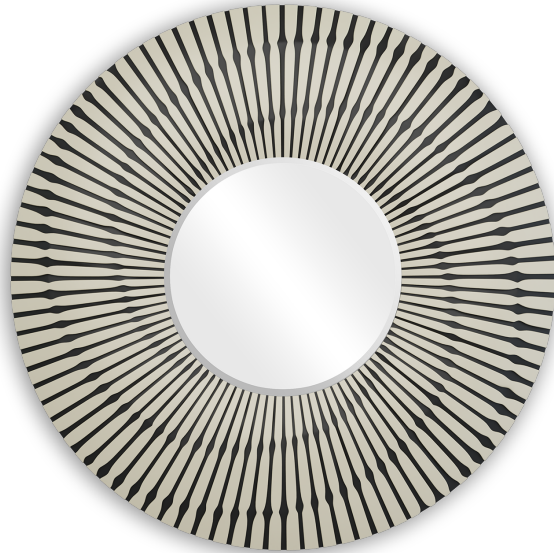

Whirlygig

(50-3154)

A mesmerising mirror, with the circular hand carved wood band carved into grooves to give the appearance of spinning round the central pane. Truly amazing!

FINISHING OPTIONS

20th Century Silver Leaf/Black Satin
Tabac
Special Finish

GLASS

Standard Bevel

SIZE CHART

SIZE

Size A	W88 x D3 x H88 cm / W35 x D1 x H35 inches
Size B	W110 x D4 x H110 cm / W43 x D2 x H43 inches
Size C	W133 x D5 x H133 cm / W52 x D2 x H52 inches

PRICE LIST: RUSSIA & UKRAINE RETAIL

CODE	SIZE	GLASS Standard Bevel
50-3154-A	W88 x D3 x H88 cm / W35 x D1 x H35 inches	INQUIRE
50-3154-B	W110 x D4 x H110 cm / W43 x D2 x H43 inches	INQUIRE
50-3154-C	W133 x D5 x H133 cm / W52 x D2 x H52 inches	INQUIRE